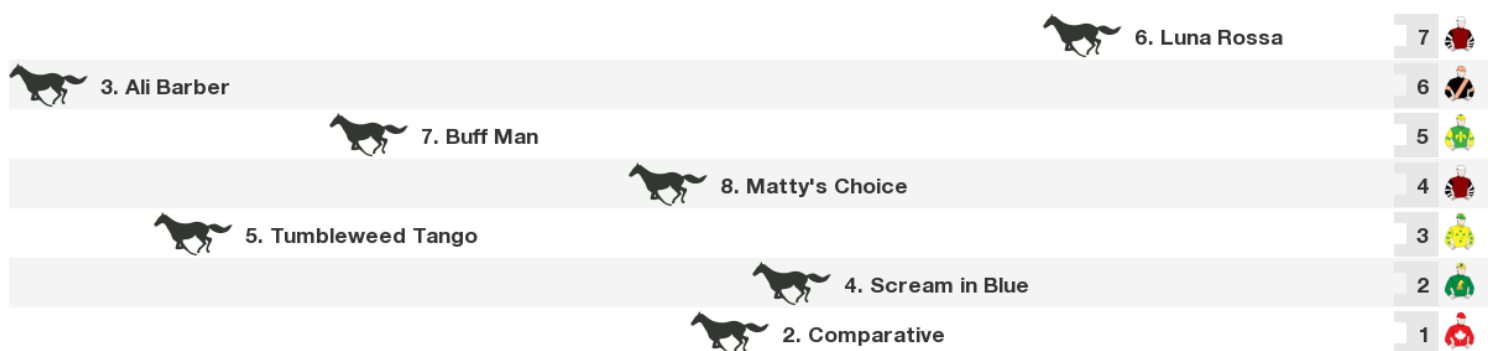

Race 4 JAMES HARDIE SCYON PRODUCTS HANDICAP 1200m

WA: 5:10 pm

Prize $15,345. 1st $9,145. 2nd $3,100. 3rd $1,395. 4th $620. 5th $310. 6th $155. 7th $155. 8th $155. 9th $155. 10th $155.

Rail: 2 metres

For: Three-Years-Old and Upwards. WA Ratings Based. Class 5. No sex restriction. Handicap.

NSW/VIC/TAS: 8:10 pm
QLD: 7:10 pm
NT: 6:40 pm
SA: 7:40 pm

Horse	Jockey	Trainer	Last 10	Career	Prize	W%	P%	Bar	Wgt
1. Bartrader	Jerry Noske	Brett Mathews	6s05371223	26:3-8-3	$67,900	12%	54%	SCRATCHED	
2. Comparative	Tyla Conway (a4)	Peter Bamford	3s040547s5	45:3-8-4	$116,830	7%	33%	1	60
3. Ali Barber	Kayla Cross	Fiona J Scott	133s33812s	17:2-2-5	$33,340	12%	53%	6	59
4. Scream in Blue	Noel Rudland	Peter Fernie	51s3156425	15:2-1-2	$30,865	13%	33%	2	58
5. Tumbleweed Tango	Andrew Castle	Shannon Roughan	6522971729	54:5-5-3	$62,025	9%	24%	3	56.5
6. Luna Rossa	Michelle Hagley	Meryl Hayley	4714s43153	30:2-4-3	$35,419	7%	30%	7	56
7. Buff Man	Kyra Yuill	Debbie Warnes	20s085415s	25:1-5-4	$32,665	4%	40%	5	54.5
8. Matty's Choice	Chris Nicoll	Meryl Hayley	7s88754705	39:3-3-3	$51,570	8%	23%	4	54.5

Speedmap: Predicted settling positions after start

Rail position: 2 metres

Race Direction ←