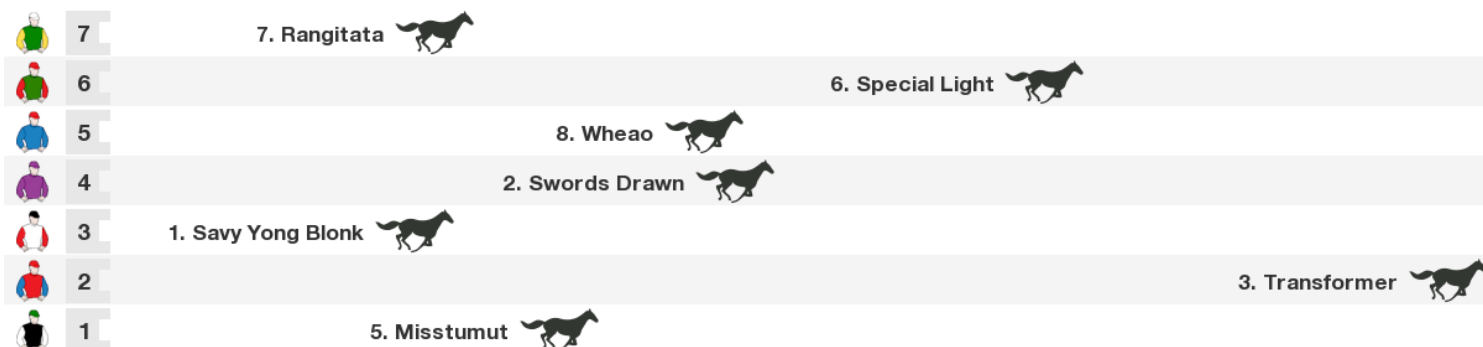

Speedmap: Predicted settling positions after start

Rail position: Out 6m

Race Direction →

1 SAVY YONG BLONK

4 year old b mare (female)
Sire Savabeel **Dam** Ampin
Owners Gartshore Bloodstock Ltd
Colours White, Black & Red Stylised Logo (B&F), Red & White Chequered Sleeves, Black & Red Quartered Cap