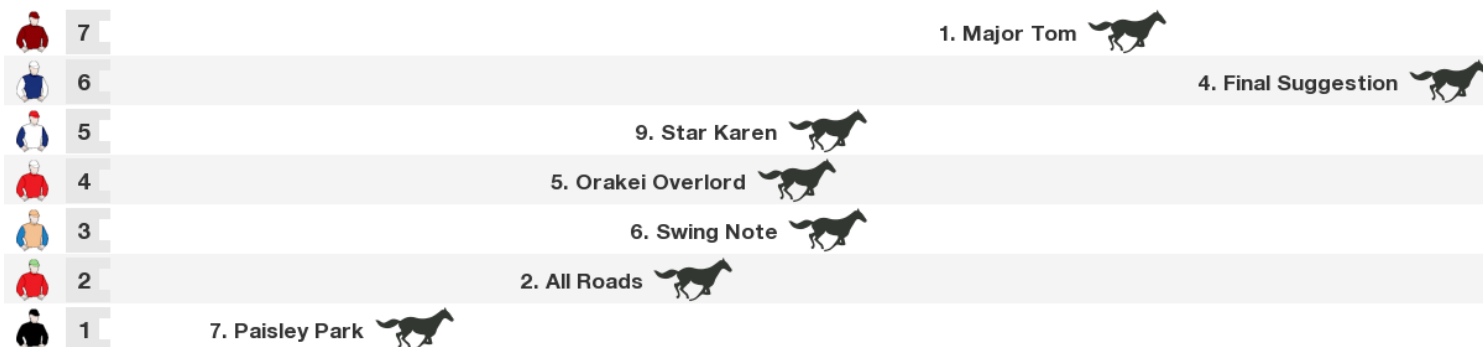

Race 8 J R Webb & Son (Bm82) 2200m

NZ: 7:10 pm

Rail: Out 6m

For: Benchmark 82. Apprentices Can Claim. Handicap.

NSW/VIC/TAS: 5:10 pm

QLD: 4:10 pm

NT: 3:40 pm

SA: 4:40 pm

WA: 2:10 pm

Horse	Jockey	Trainer	Last 10	Career	Prize	W%	P%	Bar	Wgt
1. Major Tom (NZ)	Jasmine Fawcett (a1)	K & K Rae & Williams	x05086s011	28:8-3-2	$146,750	29%	46%	9	61.5
2. All Roads (NZ)	Taiki Yanagida (a2)	Tony Cole	3808s05s44	36:6-5-2	$246,575	17%	36%	2	60.5
3. Mongolianconqueror (NZ)	Chelsea Burdan	Jamie Richards	67s0063s6s	17:2-3-2	$243,275	12%	41%	SCRATCHED	
4. Final Suggestion (NZ)	Sam Spratt	C & M Gibbs & Bradley	x90s5s8117	16:5-1-1	$71,675	31%	44%	6	59
5. Orakei Overlord (NZ)	Sam Weatherley	S & E Clotworthy	1790417s83	20:5-2-4	$94,350	25%	55%	4	58
6. Swing Note	Troy Harris	Jamie Richards	x60s41511s	19:4-2-3	$94,725	21%	47%	3	57.5
7. Paisley Park (NZ)	Trudy Thornton	Graham Richardson	2682523423	15:3-3-3	$60,490	20%	60%	1	57.5
8. Richie McHorse (NZ)	Craig Grylls	C & M Gibbs & Bradley	305s56s012	27:5-4-3	$138,020	19%	44%	SCRATCHED	
9. Star Karen	Samantha Collett	P & D Williams	x226s03370	12:1-2-2	$57,275	8%	42%	5	56.5
10. Misstumut (NZ)		Tony Pike	x261s83112	17:3-2-2	$46,685	18%	41%	SCRATCHED	

Speedmap: Predicted settling positions after start

Rail position: Out 6m

Race Direction →