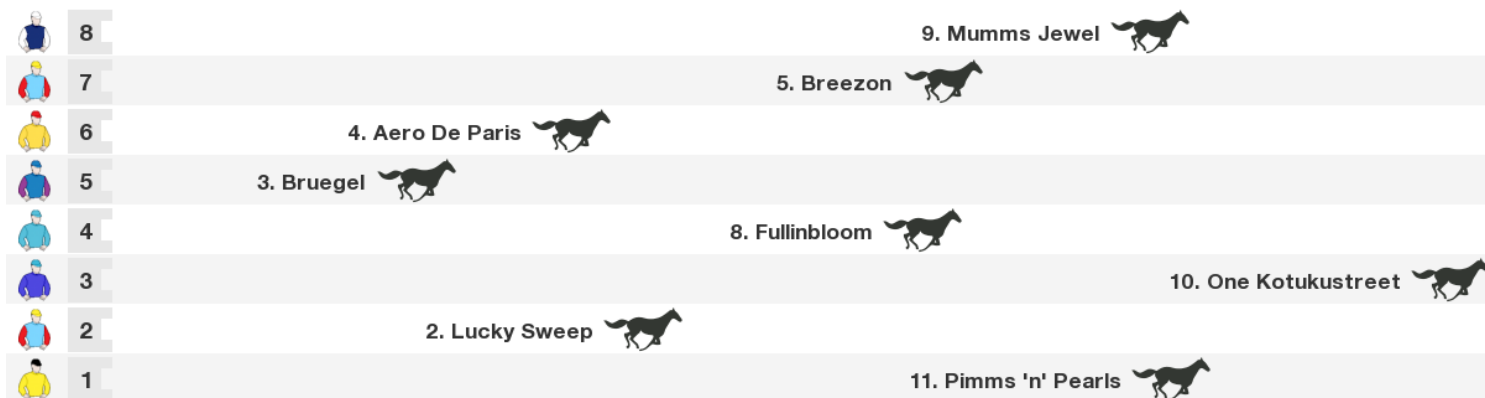

Speedmap: Predicted settling positions after start

Rail position: Out 6m

Race Direction →

2 LUCKY SWEEP

7 year old br gelding (male)
Sire Alamosa **Dam** Fellowship
Owners D M Adams, J Cardis, P E Elliston, Mrs J S & W J Hilsden, K M Hobbs, D M Masterson, P C McDonnell & Est Late T J McKee Onzm
Colours Light Blue, Red & Yellow Striped Sleeves, Yellow Cap