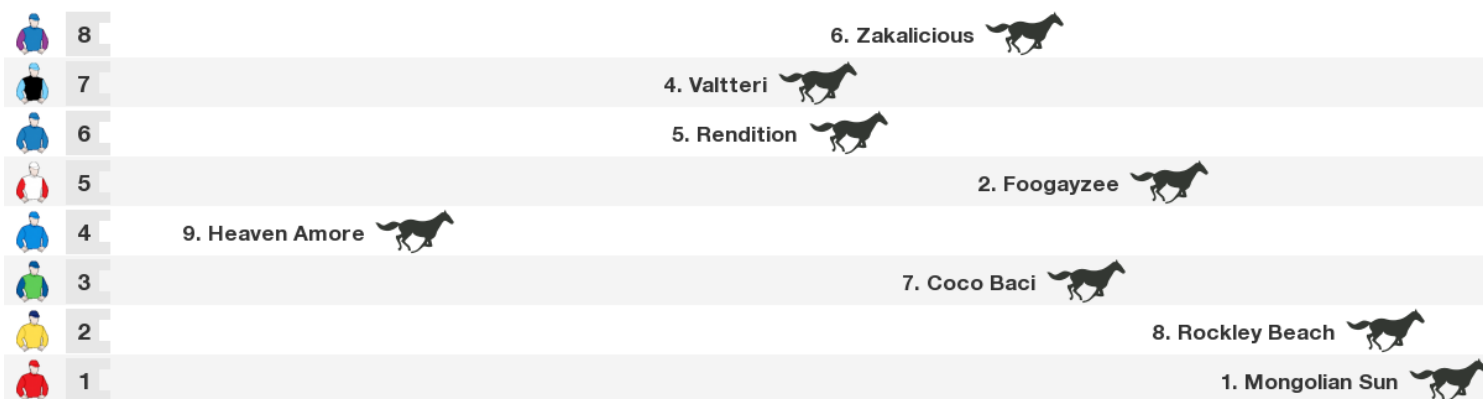

Race 1 Wireless Rentals Mdn 1600m

NZ: 2:48 pm

Rail: Out 6m

For: 3yo. Maiden. Apprentices Can Claim. Set Weight.

NSW/VIC/TAS: 12:48 pm

QLD: 11:48 am

NT: 11:18 am

SA: 12:18 pm

Speedmap: Predicted settling positions after start

Rail position: Out 6m

Race Direction →

1 MONGOLIAN SUN

3 year old b colt (male)
Sire Reset **Dam** Giggleswick
Owners Inner Mongolia Rider Horse Industry (Nz) Ltd
Colours Red, White V & Arm Band, Red Cap