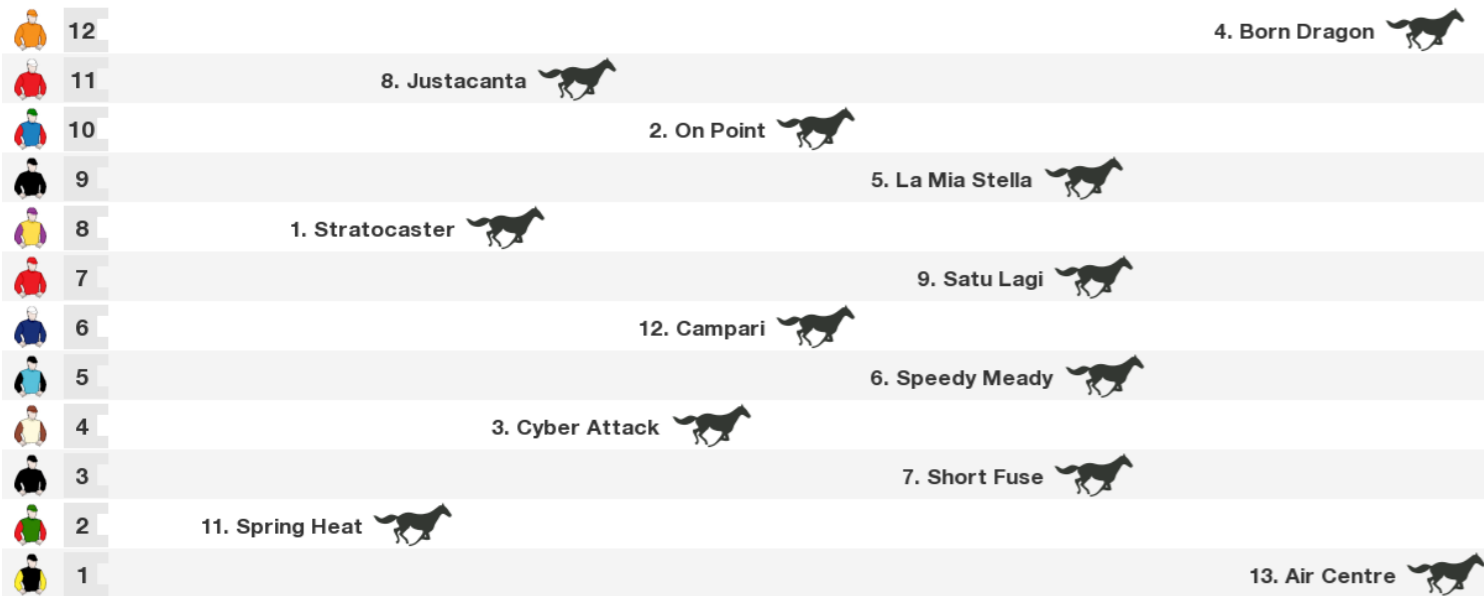

NSW/VIC/TAS: 12:32 pm
QLD: 11:32 am
NT: 11:02 am
SA: 12:02 pm
WA: 9:32 am

Horse	Jockey	Trainer	Last 10	Career	Prize	W%	P%	Bar	Wgt
1. Stratocaster (NZ)	Samantha Collett	E & D Browne	x00s060801	30:6-1-2	$144,500	20%	30%	9	59.5
2. On Point (NZ)	Jasmine Fawcett (a1)	Peter Lock	x8s5614261	25:7-3-3	$78,875	28%	52%	11	58.5
3. Cyber Attack (NZ)	Vinnie Colgan	Tony Pike	xs8971s962	15:4-2-1	$96,312	27%	47%	5	58
4. Born Dragon	Sam Spratt	J & B Vance	2s143371s5	26:5-1-4	$938,039	19%	38%	13	57.5
5. La Mia Stella (NZ)	Ryan Elliot	Graham Richardson	x7s1251104	19:5-1-0	$73,660	26%	32%	10	57
6. Speedy Meady (NZ)	Andrew Calder	Stephen Ralph	x36s114122	8:3-2-1	$57,735	38%	75%	6	57
7. Short Fuse (NZ)	Trudy Thornton	Graham Richardson	xs25132935	25:3-9-3	$86,800	12%	60%	4	56.5
8. Justacanta (NZ)	Rosie Myers	S & E Clotworthy	3513222s05	31:4-5-7	$73,800	13%	52%	12	56.5
9. Satu Lagi (NZ)	Michael Coleman	Patrick Campbell	x2s314s6s1	9:3-2-1	$51,285	33%	67%	8	56.5
10. She's Not Bad (NZ)	Opie Bosson	Jamie Richards	s71s155316	9:4-0-1	$42,350	44%	56%		SCRATCHED
11. Spring Heat	Craig Grylls	L & A O'Sullivan & Scott	1s77401s54	10:3-1-0	$81,675	30%	40%	2	56
12. Campari (NZ)	Leith Innes	Stephen Marsh	xs0215s071	13:3-3-2	$81,140	23%	62%	7	55
13. Air Centre (NZ)	Chris Dell	Leeane Poulson	xs141s295s	16:3-4-2	$48,400	19%	56%	1	54

Speedmap: Predicted settling positions after start

Rail position: True

Race Direction →

1 STRATOCASTER

8 year old gr gelding (male)
Sire Mastercraftsman Dam Very Musical
Breeder N E & R A Schick & S J Till
Owners D S & Mrs E Browne, M D Lewis & B M Wilson
Colours Gold, Purple Sleeves & Cap With Gold Pompom

Trainer **E & D Browne**
Jockey **Samantha Collett** 59.5kg
Win Range 1100m - 1400m

Barrier **9**
Prizemoney $144,500
W&P% 20-30

Career 30:6-1-2 12 Mths 12:2-0-0 1st Up 6:1-0-0 2nd Up 4:0-0-1
Firm 0:0-0-0 Good 13:2-1-1 Soft 16:4-0-1 Heavy 1:0-0-0
Jockey 1:0-0-0 Dist 11:2-0-1 Track 9:2-0-1 Trk/Dst 5:1-0-0

Race Details				Track	Jockey	Wgt	Br.	Winner
UPL of 12	ELLE	Tue 5Nov19	1200m	Good3	S Collett	59.5	9	Spring Heat 56.0kg L
10 of 11	TERA	Fri 4Oct19	1400m Open	Soft	C O'beirne	52.0	1	32.10 Aligns With Me 54.0kg 9.20L 1:23.17
11 of 12	HAST	Sat 21Sep19	1200m Open	Good	D Bradley	54.5	12	25.50 Stradivarius 53.0kg 7.60L 1:10.06
11 of 11	TEAR	Sat 6Apr19	1400m Open	Soft	V Colgan	56.5	6	13.50 The Mitigator 55.5kg 9.10L 1:23.57
6 of 7	ELLE	Sat 30Mar19	1200m Open	Good	V Colgan	56.0	2	10.30 Kingsguard 57.0kg 2.40L 1:09.44

2 ON POINT

6 year old b mare (female)
Sire Rios Dam Pinpoint
Owners The On Point Syndicate (Mgr: J R Drinkwater)
Colours Royal Blue, White Stars, Red Sleeves, Emerald Green Armbands & Cap

Trainer **Peter Lock**
Jockey **Jasmine Fawcett** 58.5kg
Win Range 1200m

Barrier **11**
Prizemoney $78,875
W&P% 28-52

Career 25:7-3-3 12 Mths 12:3-1-1 1st Up 5:1-0-1 2nd Up 3:0-0-1
Firm 0:0-0-0 Good 2:0-1-0 Soft 11:5-0-2 Heavy 12:2-2-1
Jockey 1:0-0-0 Dist 23:7-3-3 Track 0:0-0-0 Trk/Dst 0:0-0-0

Race Details				Track	Jockey	Wgt	Br.	Winner
UPL of 12	ELLE	Tue 5Nov19	1200m	Good3	J Fawcett	58.5	11	Spring Heat 56.0kg L
8 of 9	MATA	Sat 12Oct19	1200m BM82	Heavy	M Coleman	59.0	2	16.50 Supreme Heights 54.5kg 7.30L 1:13.3
5 of 7	OTAK	Sat 27Jul19	1200m Open	Heavy	T Moseley	54.5	4	4.30 Art Deco 57.0kg 8.10L 1:19.7
6 of 9	ASH	Tue 23Jul19	1200m Open	Heavy	T Moseley	57.5	5	3.20 Dreaming Easy 52.0kg 2.40L 1:15.08
1 of 11	TIMA	Fri 12Jul19	1200m BM82	Soft	T Moseley	57.5	10	4.40 On Point 57.5kg 0.50L 1:10.94

3 CYBER ATTACK

4 year old b gelding (male)
Sire Shamexpress Dam Marechal
Breeder Lime Country Thoroughbreds Ltd
Owners R J De Lautour, G W Halse, J F & Mrs P Hirst, J & L A C McKittrick, C J Mitchell, Sharlene Mitchell, Mrs S R & Est Late P J Mitchell, L K & M A Wahlstrom
Colours Cream, Brown Striped Sleeves, Sash & Cap

Trainer **Tony Pike**
Jockey **Vinnie Colgan** 58.0kg
Win Range 1150m - 1200m

Barrier **5**
Prizemoney $96,312
W&P% 27-47

Career 15:4-2-1 12 Mths 8:1-1-0 1st Up 4:2-1-0 2nd Up 4:0-1-0
Firm 0:0-0-0 Good 3:0-0-0 Soft 11:4-2-0 Heavy 1:0-0-1
Jockey 11:4-2-0 Dist 6:4-1-0 Track 3:0-1-0 Trk/Dst 1:0-1-0