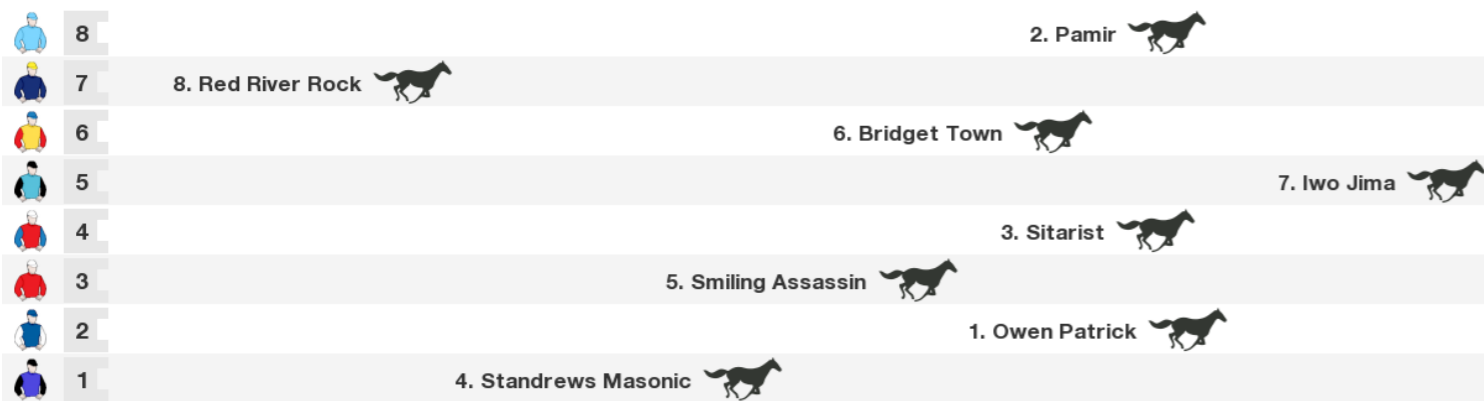

Speedmap: Predicted settling positions after start

Rail position: True

Race Direction →

1 DUBLIN ROSE

4 year old br mare (female)
Sire O'Reilly Dam Irish Dream
Owners Te Akau Dublin Rose Syndicate (Mgr: Kw Fenton-Ellis Mnmz)
Colours Tangerine, Royal Blue Stars & Striped Sleeves, Tangerine Cap