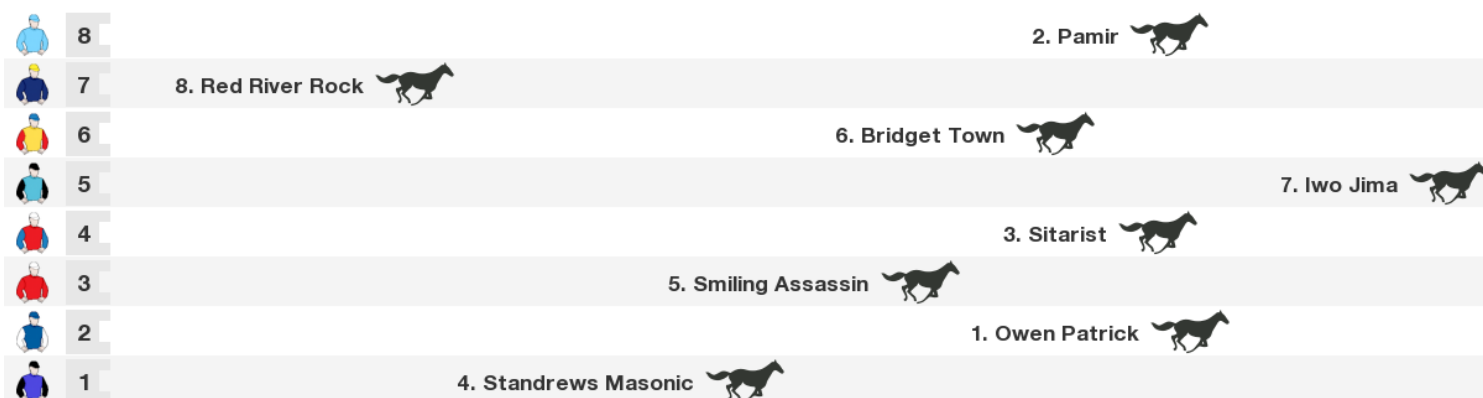

Race 8 Banks Peninsula Cup (Bm82) 2200m

NZ: 4:00 pm

Rail: True

For: Benchmark 82. Apprentices Can Claim. Handicap.

NSW/VIC/TAS: 2:00 pm

QLD: 1:00 pm

NT: 12:30 pm

SA: 1:30 pm

WA: 11:00 am

Horse	Jockey	Trainer	Last 10	Career	Prize	W%	P%	Bar	Wgt
1. Owen Patrick (NZ)	Kozzi Asano (a3)	T & P Charles & Corbett	1263333242	24:4-4-6	$75,275	17%	58%	2	59
2. Pamir (NZ)	Rohan Mudhoo (a3)	J M Luxton	258143s024	30:4-4-4	$67,075	13%	40%	8	55
3. Sitarist (NZ)	Tina Comignaghi	J & K Parsons	x07s612312	28:4-3-4	$66,477	14%	39%	4	54.5
4. Standrews Masonic (NZ)	Michael Mc Nab	Cheri Trembath	x30sx002s0	31:4-3-4	$76,815	13%	35%	1	54.5
5. Smiling Assassin (NZ)	Chris Johnson	M & M Pitman	x679926245	44:4-6-5	$93,285	9%	34%	3	54
6. Bridget Town (NZ)	Corey Campbell (a2)	T J Foley	3315257234	92:6-14-10	$128,177	7%	33%	6	54
7. Iwo Jima (NZ)	Lee Callaway	Centaine Spittles	x3010940s4	20:3-1-1	$41,220	15%	25%	5	54
8. Red River Rock (NZ)	Lisa Allpress	Andrew J Carston	x200s82855	27:1-6-8	$50,740	4%	56%	7	54

Speedmap: Predicted settling positions after start

Rail position: True

Race Direction →