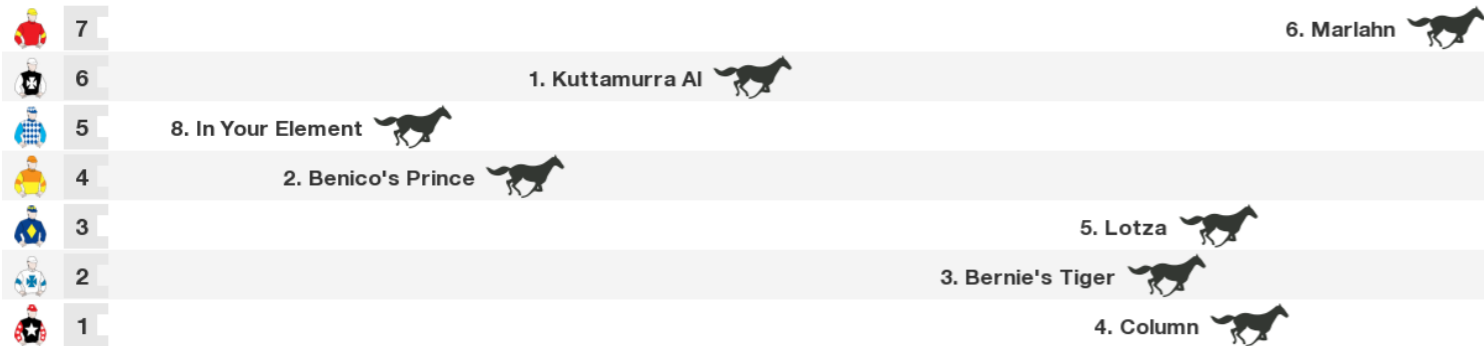

Race 3 Living Gems BM75 Handicap 1850m

QLD: 2:05 pm

Prize $21,000. 1st $11,650. 2nd $3,800. 3rd $1,900. 4th $1,000. 5th $650. 6th $400. 7th $400. 8th $400. 9th $400. 10th $400.

Rail: 2 metres Entire Course.

Straight: 290m.

Circumference: 1759m.

For: No age restriction. Rating Based. BenchMark 75. No sex restriction. Handicap.

Gear Changes: 2. Benico's Prince Winkers off again

NSW/VIC/TAS: 3:05 pm
NT: 1:35 pm
SA: 2:35 pm
WA: 12:05 pm

Horse	Jockey	Trainer	Last 10	Career	Prize	W%	P%	Bar	Wgt
1. Kuttamurra Al	Alex Patis (a3)	Lindsay Hatch	719628s617	42:7-7-4	$170,575	17%	43%	6	60
2. Benico's Prince	James Orman	Peter Kings	1741450691	77:13-4-8	$241,125	17%	32%	4	56.5
3. Bernie's Tiger	Kenji Yoshida	Richie Stephenson	455s831023	31:4-5-5	$78,100	13%	45%	2	54
4. Column (GB)	Adin Thompson (a1.5)	Troy Pascoe	22s5702153	43:5-4-4	$111,793	12%	30%	1	54
5. Lotza	Nozi Tomizawa	Michael Nolan	6123383628	16:2-3-4	$54,900	13%	56%	3	54
6. Marlahn	Montanna Savva (a3)	Garry Schwenke	38131242s8	59:8-8-5	$79,425	14%	36%	7	54
7. Captain Crumpet		Kevin Kemp	45562680s0	19:1-1-1	$18,300	5%	16%		SCRATCHED
8. In Your Element	Beau-Dene Appo	Kevin Kemp	57253988s9	16:1-2-1	$13,375	6%	25%	5	54

Speedmap: Predicted settling positions after start

Rail position: 2 metres Entire Course.

Race Direction →

8 ESSAKA

6 year old chestnut mare (female)
Sire Equiano Dam Blonde Bombshell
Breeder Mr a Sangster
Owners Mrs M T Gorrie
Colours Black, Black And White Striped Sleeves, White Cap

Trainer **Barry Sheppard**
Jockey **Adam Sewell** 54.0kg
Win Range 1000m - 1200m

Barrier 8
Prizemoney $72,640
W&P% 13-38

Career 32:4-7-1 12 Mths 11:1-2-1 1st Up 5:0-0-0 2nd Up 4:1-1-0
Firm 2:0-0-1 Good 17:1-4-0 Soft 7:2-2-0 Heavy 4:1-1-0
Jockey 3:0-0-0 Dist 1:0-0-0 Track 1:0-1-0 Trk/Dst 0:0-0-0

Race Details	Track	Jockey	Wgt	Br.	Odds	Winner	@800	@400
5 of 9 TOOW Sun 6Oct19 1300m Cl4	Good4	A Sewell	54.0	8	$31.00	Charlotte's Heart 56.0kg 4.40L 1:19.35	3	3
5 of 13 MORE Sun 22Sep19 1300m BM58	Good4	J Kehoe	57.5	9	$26	Henson Park Blubag 55.5kg 1.83L 1:17.04	5	3
5 of 9 GOON Sat 7Sep19 1200m BM60	Firm2	S Sweeney	59.0	4	$5	Beau Dancer 55.0kg 2.00L 1:10.02		
3 of 8 WARW Tue 20Aug19 1100m CL4-SW	Firm2	M Castle	57.0	3	$12	Grandioso 57.5kg 1.80L 1:04.25	4	3
2 of 11 TOOW Sun 30Jun19 1050m F&M BM58	Good4	T Williams	61.0	3	$21	Alloraine 59.0kg 4.25L 1:02.76	6	5

9 DAISY'S APART

5 year old bay mare (female)
Sire Captain Sonador Dam Depart
Breeder Bahram Stud
Owners G P Wagner & Mrs M T Wagner
Colours Royal Blue, Silver Star, Striped Sleeves, Star Cap

Trainer **Jason Gregory**
Jockey **Kenji Yoshida** 54.0kg
Win Range 1200m - 1400m

Barrier 6
Prizemoney $28,550
W&P% 18-36

Career 11:2-1-1 12 Mths 9:2-1-1 1st Up 4:0-1-0 2nd Up 3:0-0-1
Firm 1:0-0-0 Good 9:1-1-1 Soft 1:1-0-0 Heavy 0:0-0-0
Jockey 1:0-0-0 Dist 1:0-0-0 Track 2:0-1-0 Trk/Dst 0:0-0-0

Race Details	Track	Jockey	Wgt	Br.	Odds	Winner	@800	@400
7 of 9 TOOW Sun 6Oct19 1300m Cl4	Good4	K Yoshida	54.0	6	$51.00	Charlotte's Heart 56.0kg 6.05L 1:19.35	6	8
8 of 12 IPSW Fri 20Sep19 1200m F&M BM60	Good4	T Harrison	59.0	7	$16	Ligreb 58.0kg 5.90L 1:10.84	12	12
8 of 11 MURW Fri 23Aug19 1100m BM58	Firm2	J Byrne	59.0	4	$13	She Keeps Nosecret 61.0kg 5.27L 1:04.66	11	7
4 of 4 GCST Mon 12Aug19 1000m CL2-TRL	Good3	J Byrne	n/a	3	Pirlo n/a	1.50L 1:00.17		
6 of 8 DALB Thu 6Jun19 1100m F&M BM58	Good4	N Masuda	60.5	8	$5.50	Alejandra 58.5kg 2.90L 1:03.67	7	6

10 THUMBS UP

6 year old bay mare (female)
Sire Exceedingly Good Dam Thumb
Breeder Wattle Brae Stud
Owners D W Goss, J W English, K R Kemp & G Turkington
Colours Red, Yellow Sash, Hooped Sleeves

Trainer **Kevin Kemp**
Jockey **Adin Thompson** 54.0kg
Win Range 1000m - 1200m

Barrier 2
Prizemoney $83,200
W&P% 10-34

Career 29:3-5-2 12 Mths 6:1-1-0 1st Up 5:1-0-1 2nd Up 5:0-1-0
Firm 0:0-0-0 Good 24:2-4-1 Soft 5:1-1-1 Heavy 0:0-0-0
Jockey 1:0-1-0 Dist 9:0-2-1 Track 15:1-4-2 Trk/Dst 4:0-2-1