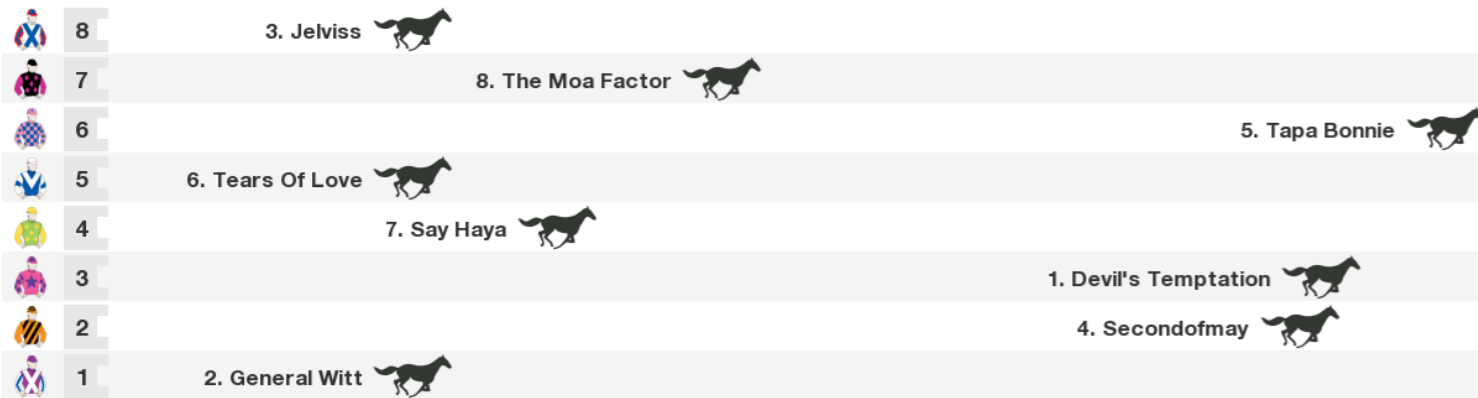

Race 1 Happy 30th Birthday Alexandra QTIS Three-Years-Old Class 1 QLD: 12:55 pm

Handicap 1000m

Prize $21,000. 1st $11,650. 2nd $3,800. 3rd $1,900. 4th $1,000. 5th $650. 6th $400. 7th $400. 8th $400. 9th $400. 10th $400.

Rail: 2 metres Entire Course.

Straight: 290m.

Circumference: 1759m.

For: Three-Years-Old. Rating Based. Class 1. No sex restriction. Handicap.

Gear Changes: 1. Devil's Temptation Cross-over nose band first time, 4. Secondofmay Blinkers first time, winkers off first time, 6. Tears Of Love Winkers first time

NSW/VIC/TAS: 1:55 pm
NT: 12:25 pm
SA: 1:25 pm
WA: 10:55 am

Horse	Jockey	Trainer	Last 10	Career	Prize	W%	P%	Bar	Wgt
1. Devil's Temptation	Nozi Tomizawa	Tony & Maddysen Sears	28s51	3:1-0-0	$71,325	33%	33%	3	59.5
2. General Witt	James Orman	Mark Palmer	71	1:1-0-0	$9,450	100%	100%	1	57.5
3. Jelviss	Alex Patis (a3)	Mark Currie	6665s0s1	5:1-0-0	$27,375	20%	20%	8	57.5
4. Secondofmay	Michael Schrapel	Michael Nolan	35253s81	6:1-1-1	$36,575	17%	50%	2	56
5. Tapa Bonnie	Beau-Dene Appo	Robert G Smith	51	1:1-0-0	$10,500	100%	100%	6	55.5
6. Tears Of Love	Adin Thompson (a1.5)	Matt Kropp	4	0:0-0-0	$0	0%	0%	5	55.5
7. Say Haya	Baylee Nothdurft	Tony Gollan	15s044192	7:1-1-0	$44,050	14%	29%	4	55
8. The Moa Factor	Madeleine Wishart (a2)	Stephen Cole	88s87760	6:0-0-0	$1,300	0%	0%	7	54

Speedmap: Predicted settling positions after start

Rail position: 2 metres Entire Course.

Race Direction →