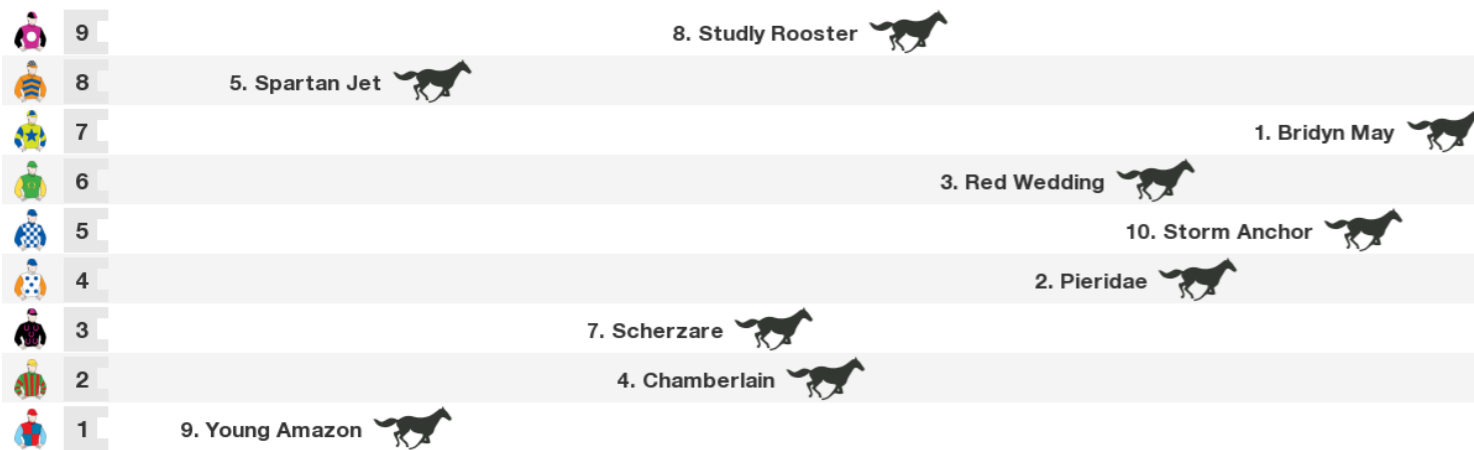

Race 8 K&R Plumbing Supplies Class 2 Handicap 1000m QLD: 5:20 pm

Prize $21,000. 1st $11,650. 2nd $3,800. 3rd $1,900. 4th $1,000. 5th $650. 6th $400. 7th $400. 8th $400. 9th $400. 10th $400.
Rail: 2 metres Entire Course.
Straight: 290m.
Circumference: 1759m.
For: No age restriction. Rating Based. Class 2. No sex restriction. Handicap.
Gear Changes: 2. Pieridae Blinkers again

NSW/VIC/TAS: 6:20 pm
NT: 4:50 pm
SA: 5:50 pm
WA: 3:20 pm

Horse	Jockey	Trainer	Last 10	Career	Prize	W%	P%	Bar	Wgt
1. Bridyn May	Madeleine Wishart (a2)	Wayne Baker	76543053s6	25:2-4-4	$80,070	8%	40%	7	59
2. Pieridae	Alex Patis (a3)	Lindsay Hatch	12s85x6s52	14:2-6-1	$49,580	14%	64%	4	59
3. Red Wedding	Adin Thompson (a1.5)	Paul Nolan (Jnr)	4s0513s544	21:3-2-6	$36,600	14%	52%	6	58
4. Chamberlain	Hannah Phillips	Royce Connolly	2127s11192	15:4-3-0	$26,790	27%	47%	2	57.5
5. Spartan Jet	Nick Keal	Kevin Kemp	5s091456	6:1-0-0	$14,650	17%	17%	8	57.5
6. Emperor's Star		Brett Cavanough	513123	6:2-1-2	$43,790	33%	83%		SCRATCHED
7. Scherzare	Emma Ljung	Brett Cavanough	31s846807s	10:2-1-0	$32,635	20%	30%	3	57
8. Studly Rooster	James Orman	Jennifer Fraser	6s6901s385	16:2-3-1	$27,700	13%	38%	9	57
9. Young Amazon	Nozi Tomizawa	Wayne Sutton	8s60851565	52:2-9-4	$76,778	4%	29%	1	54
10. Storm Anchor	Stephanie Lacy	Ron Drysdale	9140838879	82:3-4-6	$36,245	4%	16%	5	54

Speedmap: Predicted settling positions after start

Rail position: 2 metres Entire Course.

Race Direction →

6 SHEEZE DELISH

3 year old bay filly (female)
Sire Freeze Dam Red Delight
Breeder Miss V G Doolin
Owners Mrs V G Palmowski, Miss M D Doolin & A R Frost
Colours White, Pryde's EasiFeed Logo, Red Collar, Navy Blue Sleeves, Red Cuffs

Trainer **Matt Boland**
Jockey **Adin Thompson** 53.0kg

Barrier 6

FIRST STARTER

Race Details	Track	Jockey	Wgt	Br.	Odds Winner	@800	@400
9 of 9 TOOW Sun 6Oct19 870m Mdn-sw	Good4	A Thompson	53.0	6	$7.50 Write The Rules 53.0kg 10.75L 51.24		7

7 SORRELLA TRAMONTO

3 year old bay or brown filly (female)
Sire Unusual Suspect Dam Sunset Scene
Breeder Glen Avon Lodge
Owners Miss P J Cartledge, E Bartilomo, P M Rebello, P D Short & F Bartilomo
Colours Green, Black Celtic Cross And Armbands

Trainer **Matt Boland**
Jockey **Nathan Thomas** 53.0kg

Barrier 8

FIRST STARTER

Race Details	Track	Jockey	Wgt	Br.	Odds Winner	@800	@400
8 of 9 TOOW Sun 6Oct19 870m Mdn-sw	Good4	N Thomas	53.0	8	$12.00 Write The Rules 53.0kg 9.25L 51.24		8

8 SPALLINA

3 year old bay filly (female)
Sire Epaulette Dam Accepted
Breeder Mr A Newcombe
Owners A E Newcombe, M F Webb & Tony Webb
Colours Yellow, Purple Spider Web

Trainer **Tony Webb**
Jockey **Alex Patis** 53.0kg
Win Range -

Barrier 3

Prizemoney $4,300

W&P% 0-33

Career	12 Mths	1st Up	2nd Up
3:0-0-1	4:0-0-1	2:0-0-1	1:0-0-0
Firm 0:0-0-0	Good 3:0-0-1	Soft 0:0-0-0	Heavy 0:0-0-0
Jockey 1:0-0-0	Dist 1:0-0-0	Track 3:0-0-1	Trk/Dst 1:0-0-0

Race Details	Track	Jockey	Wgt	Br.	Odds Winner	@800	@400
7 of 9 TOOW Sun 6Oct19 870m Mdn-sw	Good4	A Patis	53.0	3	$31.00 Write The Rules 53.0kg 8.25L 51.24		9
7 of 9 TOOW Sat 14Sep19 1200m 3Y MDN-SW	Good4	N Evans	55.0	6	$51 Rapido Gris 57.0kg 14.10L 1:13.07	3	4
7 of 8 TOOW Sun 1Sep19 870m 3Y MDN-SW	Good4	N Thomas	55.0	1	$17 Belastro 57.0kg 12.30L 51.56		5
3 of 5 TOOW Sat 2Feb19 1050m 2Y MDN-SW	Good4	B Appo	55.0	2	$26 Good Humour 55.0kg 6.50L 1:03.95	5	5
4 of 6 SCSi Tue 15Jan19 850m 2Y-TRL	Good4	N Thomas	n/a	5	Iamican n/a 6.75L 51.44		

9 WRITE THE RULES

3 year old brown filly (female)
Sire Written Tycoon Dam Sienna Rocks
Breeder Mrs K Bond
Owners C W Bond
Colours White, Royal Blue Crossed Sashes, Red And Royal Blue Striped Sleeves And Quartered Cap

Trainer **Mark Currie**
Jockey **Emma Ljung** 53.0kg

Barrier 9

FIRST STARTER

Race Details	Track	Jockey	Wgt	Br.	Odds Winner	@800	@400
1 of 9 TOOW Sun 6Oct19 870m Mdn-sw	Good4	E Ljung	53.0	9	$3.10 Write The Rules 53.0kg 3.25L 51.24		1