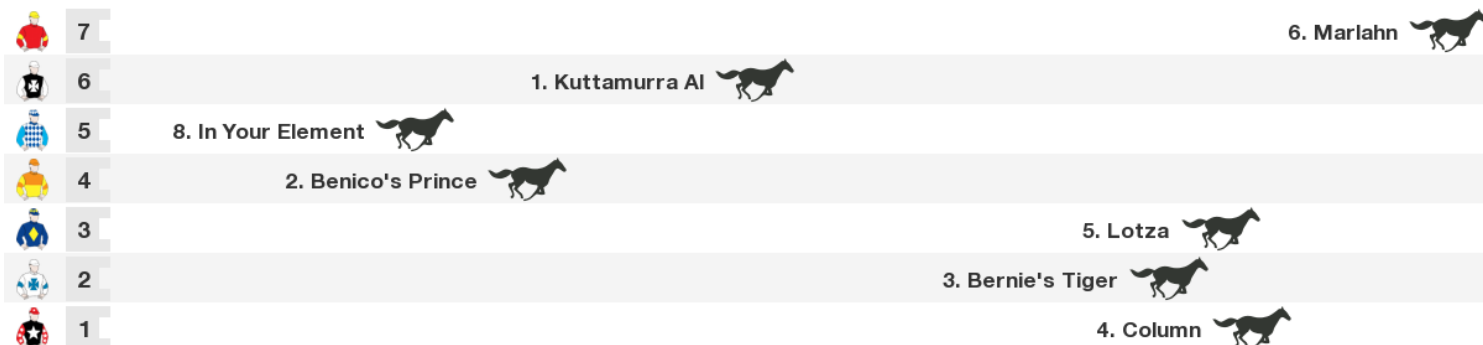

Race 3 Living Gems BM75 Handicap 1850m

QLD: 2:05 pm

Prize $21,000. 1st $11,650. 2nd $3,800. 3rd $1,900. 4th $1,000. 5th $650. 6th $400. 7th $400. 8th $400. 9th $400. 10th $400.

NSW/VIC/TAS: 3:05 pm

NT: 1:35 pm

SA: 2:35 pm

WA: 12:05 pm

Rail: 2 metres Entire Course.

Straight: 290m.

Circumference: 1759m.

For: No age restriction. Rating Based. BenchMark 75. No sex restriction. Handicap.

Gear Changes: 2. Benico's Prince Winkers off again

Horse	Jockey	Trainer	Last 10	Career	Prize	W%	P%	Bar	Wgt
1. Kuttamurra AI	Alex Patis (a3)	Lindsay Hatch	719628s617	42:7-7-4	$170,575	17%	43%	6	60
2. Benico's Prince	James Orman	Peter Kings	1741450691	77:13-4-8	$241,125	17%	32%	4	56.5
3. Bernie's Tiger	Kenji Yoshida	Richie Stephenson	455s831023	31:4-5-5	$78,100	13%	45%	2	54
4. Column (GB)	Adin Thompson (a1.5)	Troy Pascoe	22s5702153	43:5-4-4	$111,793	12%	30%	1	54
5. Lotza	Nozi Tomizawa	Michael Nolan	6123383628	16:2-3-4	$54,900	13%	56%	3	54
6. Marlahn	Montanna Savva (a3)	Garry Schwenke	38131242s8	59:8-8-5	$79,425	14%	36%	7	54
7. Captain Crumpet		Kevin Kemp	45562680s0	19:1-1-1	$18,300	5%	16%		SCRATCHED
8. In Your Element	Beau-Dene Appo	Kevin Kemp	57253988s9	16:1-2-1	$13,375	6%	25%	5	54

Speedmap: Predicted settling positions after start

Rail position: 2 metres Entire Course.

Race Direction →