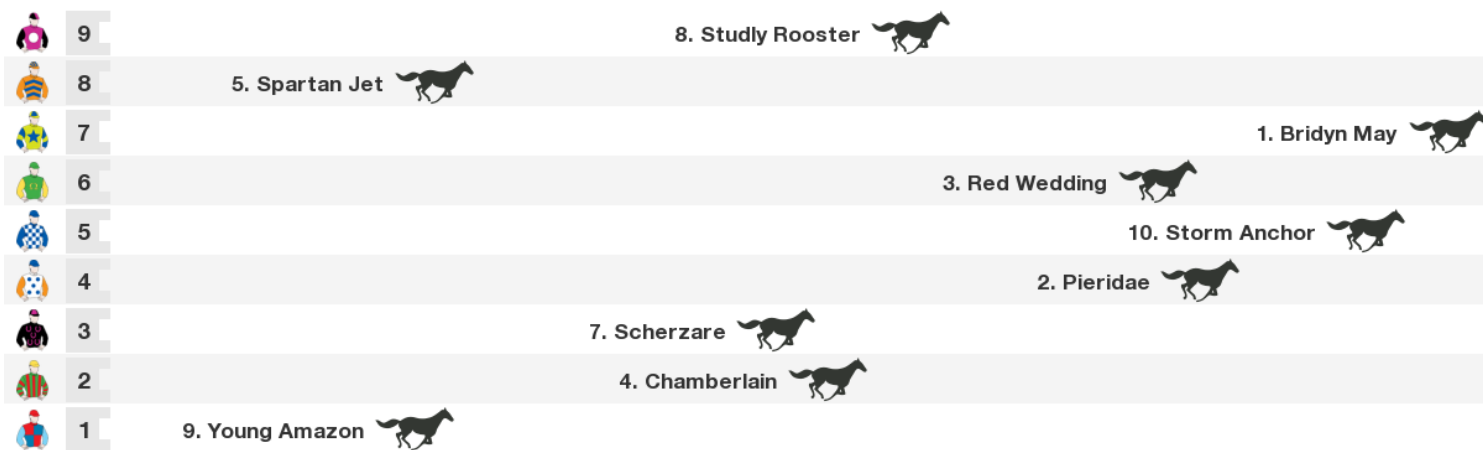

Race 8 K&R Plumbing Supplies Class 2 Handicap 1000m

QLD: 5:20 pm

Prize $21,000. 1st $11,650. 2nd $3,800. 3rd $1,900. 4th $1,000. 5th $650. 6th $400. 7th $400. 8th $400. 9th $400. 10th $400.

NSW/VIC/TAS: 6:20 pm

NT: 4:50 pm

SA: 5:50 pm

WA: 3:20 pm

Rail: 2 metres Entire Course.

Straight: 290m.

Circumference: 1759m.

For: No age restriction. Rating Based. Class 2. No sex restriction. Handicap.

Gear Changes: 2. Pieridae Blinkers again

Horse	Jockey	Trainer	Last 10	Career	Prize	W%	P%	Bar	Wgt
1. Bridyn May	Madeleine Wishart (a2)	Wayne Baker	76543053s6	25:2-4-4	$80,070	8%	40%	7	59
2. Pieridae	Alex Patis (a3)	Lindsay Hatch	12s85x6s52	14:2-6-1	$49,580	14%	64%	4	59
3. Red Wedding	Adin Thompson (a1.5)	Paul Nolan (Jnr)	4s0513s544	21:3-2-6	$36,600	14%	52%	6	58
4. Chamberlain	Hannah Phillips	Royce Connolly	2127s11192	15:4-3-0	$26,790	27%	47%	2	57.5
5. Spartan Jet	Nick Keal	Kevin Kemp	5s091456	6:1-0-0	$14,650	17%	17%	8	57.5
6. Emperor's Star		Brett Cavanough	513123	6:2-1-2	$43,790	33%	83%		SCRATCHED
7. Scherzare	Emma Ljung	Brett Cavanough	31s846807s	10:2-1-0	$32,635	20%	30%	3	57
8. Studly Rooster	James Orman	Jennifer Fraser	6s6901s385	16:2-3-1	$27,700	13%	38%	9	57
9. Young Amazon	Nozi Tomizawa	Wayne Sutton	8s60851565	52:2-9-4	$76,778	4%	29%	1	54
10. Storm Anchor	Stephanie Lacy	Ron Drysdale	9140838879	82:3-4-6	$36,245	4%	16%	5	54

Speedmap: Predicted settling positions after start

Rail position: 2 metres Entire Course.

Race Direction →