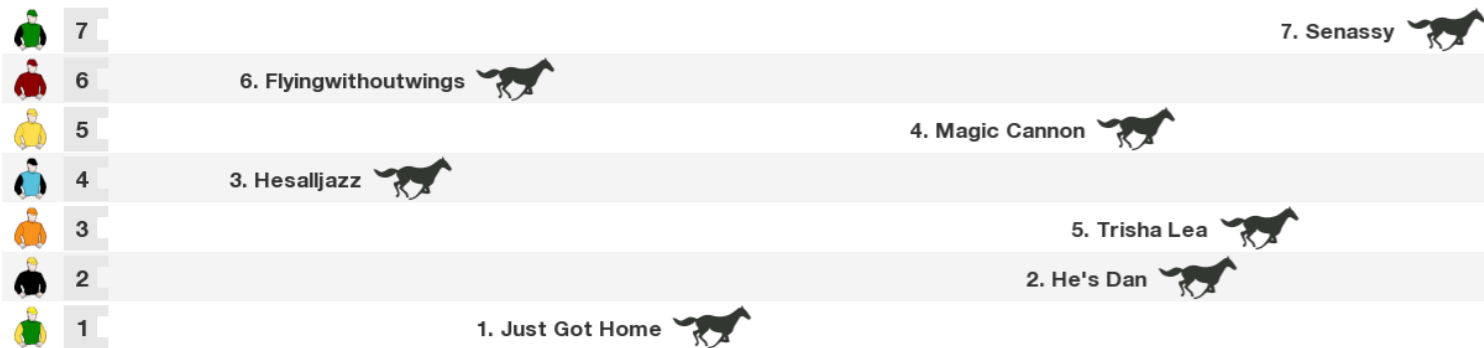

Speedmap: Predicted settling positions after start

Rail position: Out 7.5m

Race Direction →

5 CABALLO NOIR

8 year old b gelding (male)
Sire Istidaad **Dam** Mi Starose
Owners B K Haub, G L Millington, A L Mitchell, M W Scott & D Sheppard
Colours Tangerine, Black Band, Royal Blue Arm Bands & Cap