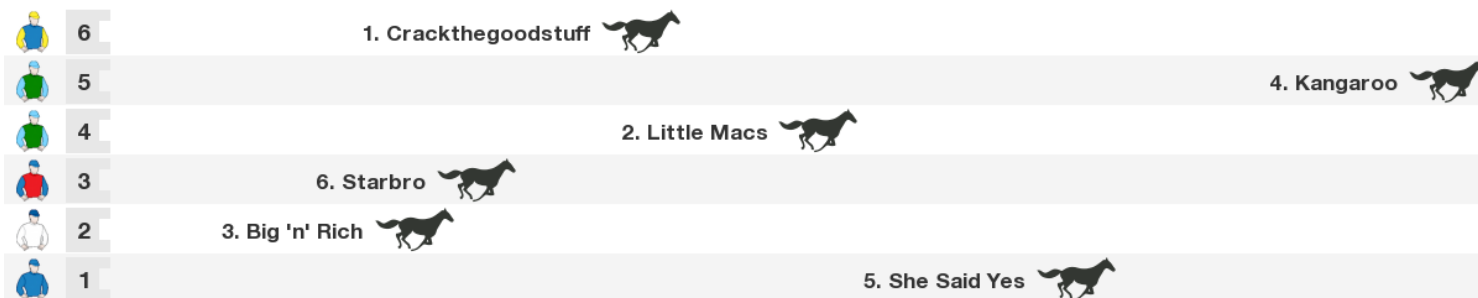

Race 1 Knottingly Farm Mdn Stpl 3500m

NZ: 11:35 am

Rail: Out 7.5m

For: 3yo+. Maiden Steeple. Eligible Riders Can Claim. Set Weight With Allowances.

NSW/VIC/TAS: 9:35 am

QLD: 9:35 am

NT: 9:05 am

SA: 9:05 am

WA: 7:35 am

Horse	Jockey	Trainer	Last 10	Career	Prize	W%	P%	Bar	Wgt
1. Crackthegoodstuff (NZ)	Reece S Cole (a3)	Phillip Stevens	224650s4x2	27:1-3-1	$12,200	4%	19%	6	68
2. Little Macs (NZ)	Bradley Thomas-Rantall (a3)	Kevin Myers	x2335s975s	10:0-1-2	$4,850	0%	30%	4	68
3. Big 'n' Rich (NZ)	Buddy Lammas	C Pomare	x3x4x4xs56	34:1-1-2	$9,150	3%	12%	2	68
4. Kangaroo (NZ)	Toni Moki (a2)	Kevin Myers	14737440s7	21:0-1-3	$9,375	0%	19%	5	68
5. She Said Yes (NZ)	Shaun Phelan	Maxim Van Lierde	333x6700	7:0-0-2	$2,000	0%	29%	1	68
6. Starbro (NZ)	Hamish Mc Neill (a1)	Kenneth Duncan	x66x58x0s0	9:0-0-0	$250	0%	0%	3	68

Speedmap: Predicted settling positions after start

Rail position: Out 7.5m

Race Direction →