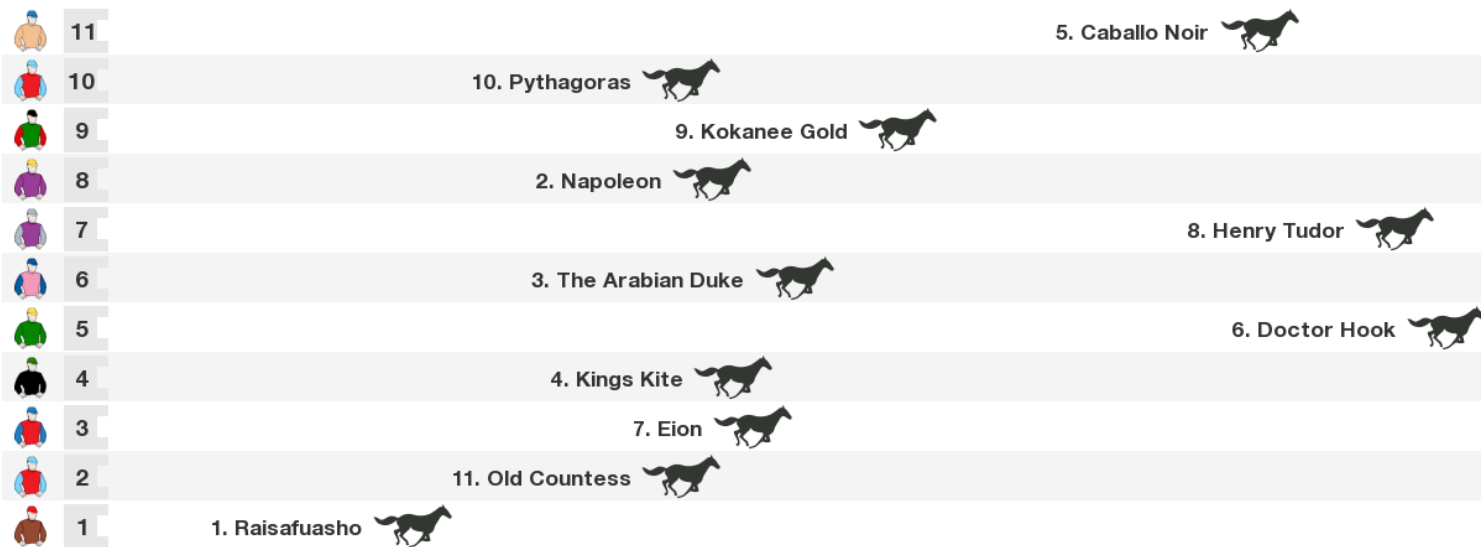

Race 7 Bayleys Waikato Hunt Cup 4200m

NZ: 4:05 pm

Rail: Out 7.5m

For: Steeple. Eligible Riders Cannot Claim. Set Weight With Penalties.

NSW/VIC/TAS: 1:05 pm

QLD: 1:05 pm

NT: 12:35 pm

SA: 12:35 pm

WA: 11:05 am

Horse	Jockey	Trainer	Last 10	Career	Prize	W%	P%	Bar	Wgt
1. Raisafuasho (NZ)	Shaun Fannin	Team Rogerson	x5115770s6	70:9-9-5	$134,950	13%	33%	1	69
2. Napoleon (NZ)	Elen Nicholas	Kevin Myers	x56x41194s	38:5-3-1	$51,025	13%	24%	8	69
3. The Arabian Duke (NZ)	Gary Walsh	Karyn McQuade	x725356425	62:4-11-7	$92,155	6%	35%	6	68
4. Kings Kite (NZ)	Bradley Thomas-Rantall	S C Beatson	x2xx78x70s	45:1-3-5	$46,325	2%	20%	4	68
5. Caballo Noir (NZ)	Toni Moki	S & E Clotworthy	231x207x48	25:2-4-4	$34,925	8%	40%	12	68
6. Doctor Hook (NZ)	Hamish Mc Neill	Adrian Bull	3xx31s4516	12:2-0-1	$22,525	17%	25%	5	68
7. Eion (NZ)	Buddy Lammas	Kenneth Duncan	x015323459	12:1-1-2	$14,750	8%	33%	3	68
8. Henry Tudor (NZ)	Shaun Phelan	Samantha Logan	x63x3541x0	56:6-6-4	$66,575	11%	29%	7	68
9. Kokanee Gold (NZ)	Matthew Cropp	Jenene McGrath	xx31456s33	60:4-4-8	$52,530	7%	27%	9	68
10. Pythagoras (NZ)	Reece S Cole	P & J Brosnan	119557000s	28:4-2-1	$43,685	14%	25%	10	68
11. Old Countess (NZ)	Michael Roustoby	P & J Brosnan	x166145540	41:5-2-3	$77,325	12%	24%	2	67
12. Mandalay (NZ)		Kevin Myers	3412x587s6	33:3-3-3	$36,525	9%	27%		SCRATCHED

Speedmap: Predicted settling positions after start

Rail position: Out 7.5m

Race Direction →