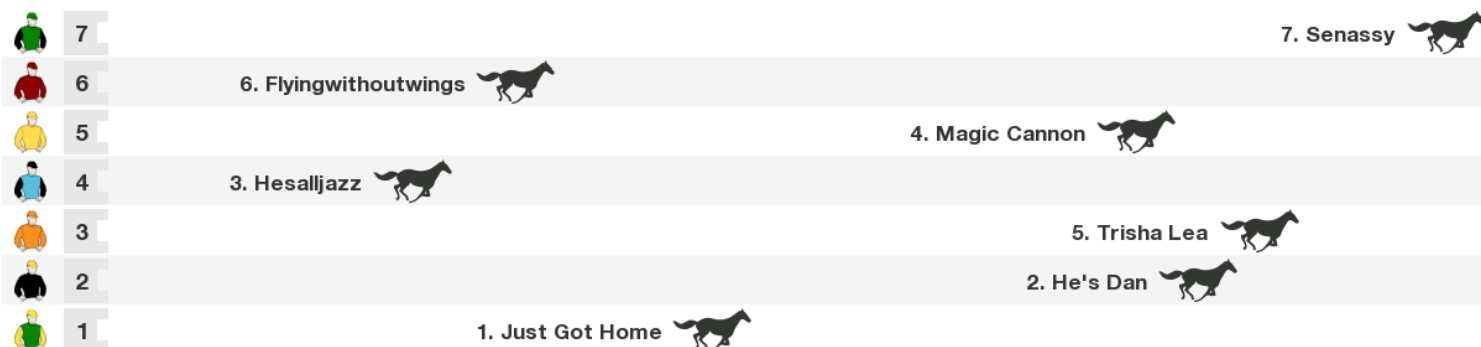

Race 4 P Bibby Mem Maramarua Hunt 3100m

NZ: 1:20 pm

Rail: Out 7.5m

For: Hurdle. Eligible Riders Cannot Claim. Set Weight With Penalties.

NSW/VIC/TAS: 11:20 am

QLD: 11:20 am

NT: 10:50 am

SA: 10:50 am

WA: 9:20 am

Horse	Jockey	Trainer	Last 10	Career	Prize	W%	P%	Bar	Wgt
1. Just Got Home (NZ)	Buddy Lammas	R P Liewing	x453312870	79:12-9-8	$318,005	15%	37%	1	68
2. He's Dan (NZ)	Elen Nicholas	Andrew Meikle	x17s80s952	74:9-10-4	$141,325	12%	31%	2	68
3. Hesalljazz (NZ)	Lemmy Douglas	Stephen Ralph	2355746x45	62:7-2-6	$97,100	11%	24%	4	68
4. Magic Cannon (NZ)	Reece S Cole	Mark Brosnan	x4133390s6	31:2-4-6	$34,600	6%	39%	5	68
5. Trisha Lea (NZ)	Charlie Studd	Kylie Little	1x11014664	40:9-4-3	$166,257	23%	40%	3	67
6. Flyingwithoutwings (NZ)	Shaun Phelan	Logan Hall	x752x900s0	9:0-1-0	$2,300	0%	11%	6	67
7. Senassy (NZ)	Michael Roustoby	N H O'Dowd	3xx2x1085s	38:5-3-4	$60,160	13%	32%	7	66

Speedmap: Predicted settling positions after start

Rail position: Out 7.5m

Race Direction →