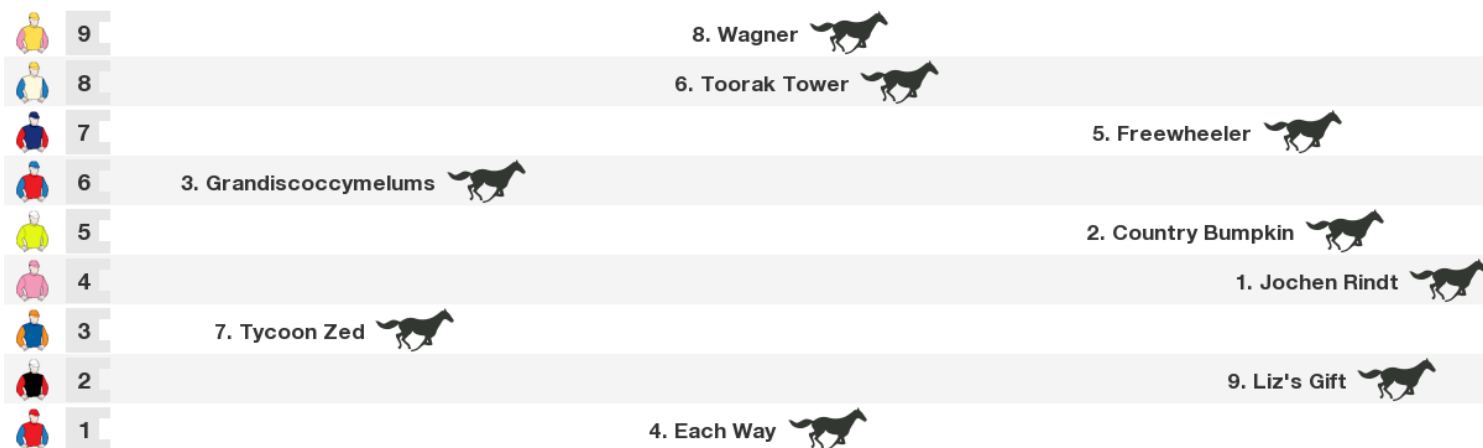

Race 2 Epic Journeys Mdn Hrdl 3100m

NZ: 12:10 pm

Rail: Out 7.5m

For: 3yo+. Maiden Hurdle. Eligible Riders Can Claim. Set Weight With Allowances.

NSW/VIC/TAS: 10:10 am

QLD: 10:10 am

NT: 9:40 am

SA: 9:40 am

WA: 8:10 am

Horse	Jockey	Trainer	Last 10	Career	Prize	W%	P%	Bar	Wgt
1. Jochen Rindt (NZ)	Shaun Phelan	Terry Wenn	328x37800s	52:8-7-6	$166,160	15%	40%	4	68
2. Country Bumpkin (NZ)	Bradley Thomas-Rantall (a3)	Niall Quinn	x39225s452	13:0-4-1	$11,040	0%	38%	5	68
3. Grandiscoccymelums (NZ)	Buddy Lammas	Kenneth Duncan	x5x46x6060	15:0-0-1	$3,500	0%	7%	6	68
4. Each Way (NZ)	Shaun Fannin	S & E Clotworthy	1627457s04	11:0-2-0	$5,750	0%	18%	1	68
5. Freewheeler (NZ)	Gary Walsh	Kevin Dell	x77689s087	43:1-1-1	$8,950	2%	7%	7	68
6. Toorak Tower	Hamish Mc Neill (a1)	Warren Lund	x96x02886s	26:3-2-1	$43,110	12%	23%	8	68
7. Tycoon Zed (NZ)	Reece S Cole (a3)	Dean Cunningham	x8009506s7	12:0-0-0	$600	0%	0%	3	68
8. Wagner (NZ)	Elen Nicholas (a3)	Tarissa Mitchell	2780559s57	41:3-3-3	$32,075	7%	22%	9	68
9. Liz's Gift (NZ)	Michael Roustoby (a3)	Alan J Smith	x6963s8s00	23:0-1-2	$4,700	0%	13%	2	66

Speedmap: Predicted settling positions after start

Rail position: Out 7.5m

Race Direction →