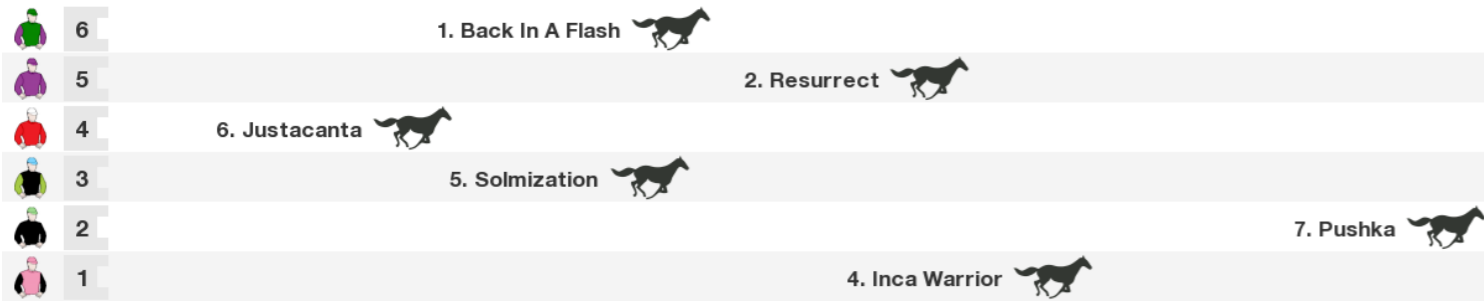

Race 1 Site Land Development (Bm82) 1200m

NZ: 12:09 pm

Rail: Out 10m
For: Benchmark 82. Apprentices Can Claim. Handicap.

NSW/VIC/TAS: 10:09 am
QLD: 10:09 am
NT: 9:39 am
SA: 9:39 am
WA: 8:09 am

Horse	Jockey	Trainer	Last 10	Career	Prize	W%	P%	Bar	Wgt
1. Back In A Flash (NZ)	Jasmine Fawcett (a1)	K & G Opie	1s4841061s	11:5-0-1	$138,125	45%	55%	7	59
2. Resurrect (NZ)	Cameron Lammas	M & P Moroney & Gerard	x53s936656	29:3-8-4	$86,420	10%	52%	6	59
3. Speedy Meady (NZ)	Andrew Calder	Stephen Ralph	s114122	6:3-2-0	$54,435	50%	83%		SCRATCHED
4. Inca Warrior (NZ)	Matthew Cameron	Steven Cole	x45310s634	23:4-3-3	$40,175	17%	43%	1	57
5. Solmization (NZ)	Masahiro Hashizume (a4)	Danny Walker	3627288s28	30:5-5-3	$56,050	17%	43%	3	55.5
6. Justacanta (NZ)	Danielle Johnson	S & E Clotworthy	222s0575s6	27:3-4-6	$49,475	11%	48%	5	55
7. Pushka (NZ)	Rebecca Scott (a3)	G Merkulov	x399s0716s	14:1-1-1	$11,300	7%	21%	2	54

Speedmap: Predicted settling positions after start

Rail position: Out 10m

Race Direction →

9 ZAMORA

8 year old b gelding (male)
Sire No Excuse Needed **Dam** Rose Red
Owners B B Beatson
Colours Dark Blue, White Spots And Cap

Trainer Samantha Logan
Jockey Charlie Studd 65.0kg
Win Range 3500m

Barrier 11
Prizemoney $26,200
W&P% 10-30

Career 20:2-1-3 **12 Mths** 6:1-0-0 **1st Up** 7:1-0-2 **2nd Up** 6:0-1-1
Firm 0:0-0-0 **Good** 3:0-0-0 **Soft** 2:0-0-0 **Heavy** 15:2-1-3
Jockey 2:0-0-0 **Dist** 0:0-0-0 **Track** 4:0-0-1 **Trk/Dst** 0:0-0-0

Race Details

UPL of	Track	Jockey	Wgt	Br.	Winner
14	ELLE	Sat 24Aug19	4900m	Heavy11	C Studd 65.0 11 Lacustre 65.0kg L
6 of 10	TREN	Sat 13Jul19	5500m Stpl	Heavy	J Seivwright 65.0 3 12.40 Gagarin 66.5kg 45.30L 7:10.91
1 of 8	TEAR	Sun 23Jun19	3500m Rstpl	Heavy	A Kuru 65.0 5 10.50 Zamora 65.0kg 3.80L 4:05.85
6 of 9	TEAR	Sun 9Sep18	3500m 0-1ST	Heavy	L Horner 68.5 4 7.10 Delacroix 67.0kg 34.70L 4:21.35
6 of 10	TEAR	Sat 25Aug18	4200m Stpl	Heavy	L Horner 65.0 3 18.80 Perry Mason 65.0kg 21.40L 5:29.84

10 LACUSTRE

8 year old b gelding (male)
Sire Postponed **Dam** Lacustrine
Owners C A Booth, M Darroch, Mrs K & R L V Ensor, G D Lemon, Miss S M Logan, Optimism Syndicate & C W Thornton
Colours Scarlet, White Crossed Sashes, Arm Band & Cap

Trainer Samantha Logan
Jockey Shaun Phelan 65.0kg
Win Range 1950m - 4900m

Barrier 3
Prizemoney $48,230
W&P% 9-44

Career 34:3-8-4 **12 Mths** 10:1-1-3 **1st Up** 6:0-1-0 **2nd Up** 5:1-0-1
Firm 0:0-0-0 **Good** 0:0-0-0 **Soft** 14:1-2-2 **Heavy** 20:2-6-2
Jockey 3:1-0-1 **Dist** 0:0-0-0 **Track** 6:1-3-1 **Trk/Dst** 0:0-0-0

Race Details

UPL of	Track	Jockey	Wgt	Br.	Winner
14	ELLE	Sat 24Aug19	4900m	Heavy11	S Phelan 65.0 3 $7.8 Lacustre 65.0kg L
4 of 7	TEAR	Wed 14Aug19	4200m Rstpl	Heavy	A Kuru 66.0 5 3.30 Raisafuasho 65.0kg 6.90L 5:19.56
5 of 14	ARAW	Sat 27Jul19	2200m BM65	Heavy	A Goindasamy 56.0 5 18.70 Red John 56.5kg 4.30L 2:26.44
2 of 7	TEAR	Sun 7Jul19	3500m Rstpl	Heavy	A Kuru 65.5 1 4.70 Just Got Home 65.5kg 0.20L 4:07.97
3 of 11	ELLE	Mon 3Jun19	4150m Stpl	Heavy	W Gordon 65.0 2 10.90 Max 67.0kg 5.50L 5:07.59

11 MR ENTHUSIASTIC

7 year old b gelding (male)
Sire Lucky Unicorn **Dam** Wild Enthusiasm
Owners P Holland, V F Matijasevich & J R Wheeler Mnmz
Colours Claret,gold Diamonds,claret,royal Blue & Gold Hooped Sleeves,royal Blue & Claret Qtd Cap

Trainer John Wheeler
Jockey Emily Farr 65.0kg
Win Range 4000m

Barrier 2
Prizemoney $28,525
W&P% 4-24

Career 25:1-1-4 **12 Mths** 15:1-1-4 **1st Up** 4:0-0-0 **2nd Up** 4:0-0-1
Firm 0:0-0-0 **Good** 2:0-0-0 **Soft** 14:0-0-1 **Heavy** 9:1-1-3
Jockey 6:1-1-2 **Dist** 0:0-0-0 **Track** 1:0-0-0 **Trk/Dst** 0:0-0-0

Race Details

UPL of	Track	Jockey	Wgt	Br.	Winner
14	ELLE	Sat 24Aug19	4900m	Heavy11	E Farr 65.0 2 Lacustre 65.0kg L
3 of 9	RICC	Sat 10Aug19	5600m Stpl	Heavy	E Farr 65.0 6 11.80 It's A Wonder 65.0kg 24.50L 7:25.9
2 of 10	RICC	Wed 7Aug19	3200m 0-1ST	Heavy	E Farr 68.5 7 4.80 Tell Me More 67.0kg 2.00L 3:48.85
1 of 9	AWAP	Thu 25Jul19	4000m Rstpl	Heavy	E Farr 65.0 6 8.70 Mr Enthusiastic 65.0kg 0.80L 5:29.71
3 of 9	TREN	Sat 13Jul19	4000m Mstpl	Heavy	M Cropp 68.0 9 18.20 Coconut 68.0kg 30.80L 5:01.56