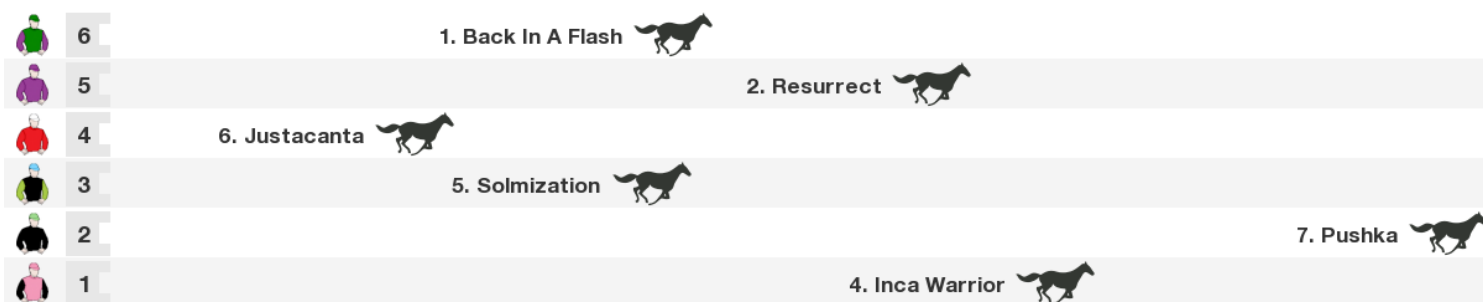

Speedmap: Predicted settling positions after start

Rail position: Out 10m

Race Direction →

1 BACK IN A FLASH

5 year old br mare (female)
Sire Ekraar **Dam** Dahling
Owners Mrs J P & W G Kingsford
Colours Emerald Green, Purple Shamrocks (B&F) & Sleeves, Emerald Green Cap With Purple Seams