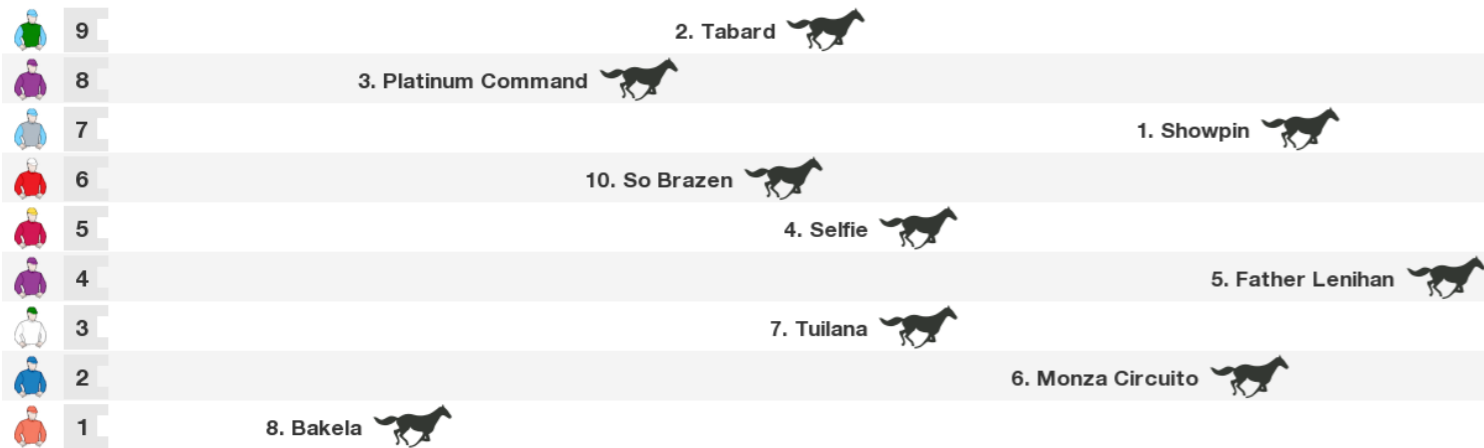

Speedmap: Predicted settling positions after start

Rail position: True

Race Direction →

Race 2 Classic Villa (Bm82) 1500m

NZ: 11:58 am

Rail: True
For: Benchmark 82. Apprentices Can Claim. Handicap.

NSW/VIC/TAS: 9:58 am
QLD: 9:58 am
NT: 9:28 am
SA: 9:28 am
WA: 7:58 am

Speedmap: Predicted settling positions after start

Rail position: True

Race Direction →

9 INTERLECTUS

5 year old b gelding (male)
Sire Intello Dam Shanya
Owners L Pertab
Colours Emerald Green, Purple Band, Light Blue Sleeves & Emerald Green Cap