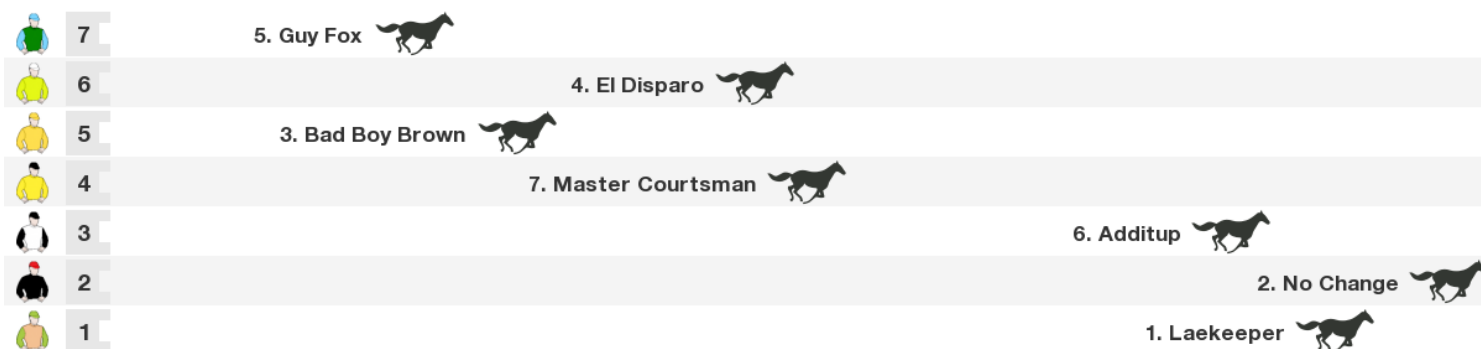

Speedmap: Predicted settling positions after start

Rail position: True

Race Direction →

1 LAEKEEPER

8 year old b gelding (male)
Sire Keeper **Dam** Laezeel
Owners Hudson Rees Ltd
Colours Tangerine, Lime Green Spots (B&F) & Sleeves, Tangerine Armbands, Lime Green Cap With Tangerine Spots