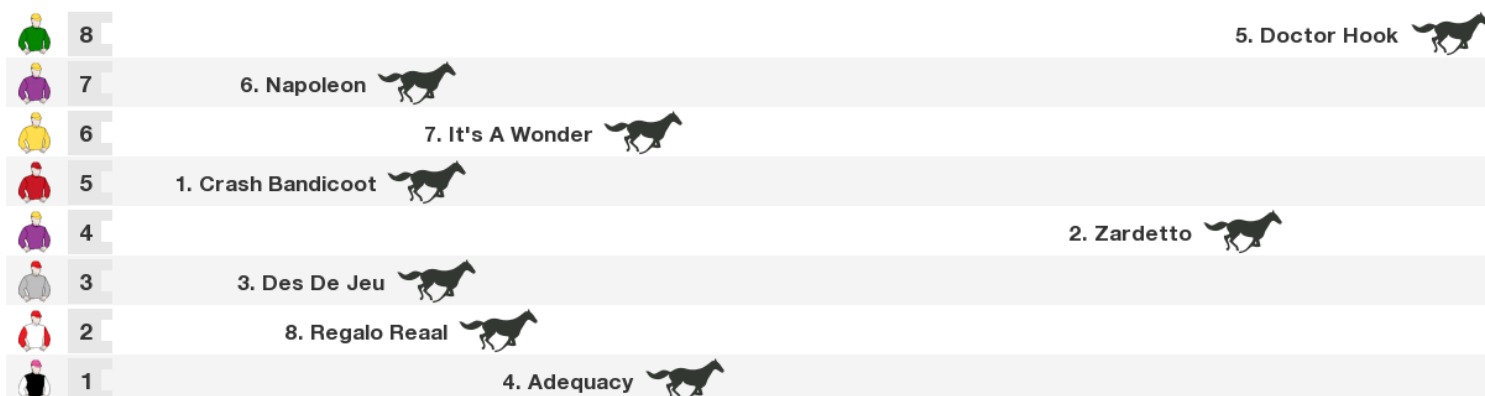

Race 5 Yesberg Ins. Serv Koral Stpl 4250m

NZ: 1:35 pm

Rail: True

For: Steeple. Eligible Riders Can Claim. Handicap.

NSW/VIC/TAS: 11:35 am

QLD: 11:35 am

NT: 11:05 am

SA: 11:05 am

WA: 9:35 am

Horse	Jockey	Trainer	Last 10	Career	Prize	W%	P%	Bar	Wgt
1. Crash Bandicoot (NZ)	Mathew Gillies	Kevin Myers	x457s4s218	24:4-6-3	$84,400	17%	54%	5	69
2. Zardetto	Buddy Lammas	P & C Nelson & McDougal	xx32340s5x	46:5-5-8	$77,715	11%	39%	4	66.5
3. Des De Jeu (NZ)	Aaron Kuru	Mark Oulaghan	x2x39s8171	23:3-1-1	$29,750	13%	22%	3	66
4. Adequacy (NZ)	James Seivwright	K & A Tyler	2514132398	39:3-4-5	$53,300	8%	31%	1	65.5
5. Doctor Hook (NZ)	Toni Moki	A & H Bull	31s4516x08	9:2-0-0	$19,275	22%	22%	8	65.5
6. Napoleon (NZ)	Shaun Fannin	Kevin Myers	x41194s507	35:5-3-1	$50,650	14%	26%	7	65.5
7. It's A Wonder (NZ)	Shaun Phelan	Harvey Wilson	12134167s4	47:6-6-10	$111,050	13%	47%	6	65
8. Regalo Reaal (NZ)	Gary Walsh	Sean Cameron	x04x3x090s	86:7-9-10	$121,885	8%	30%	2	65

Speedmap: Predicted settling positions after start

Rail position: True

Race Direction →