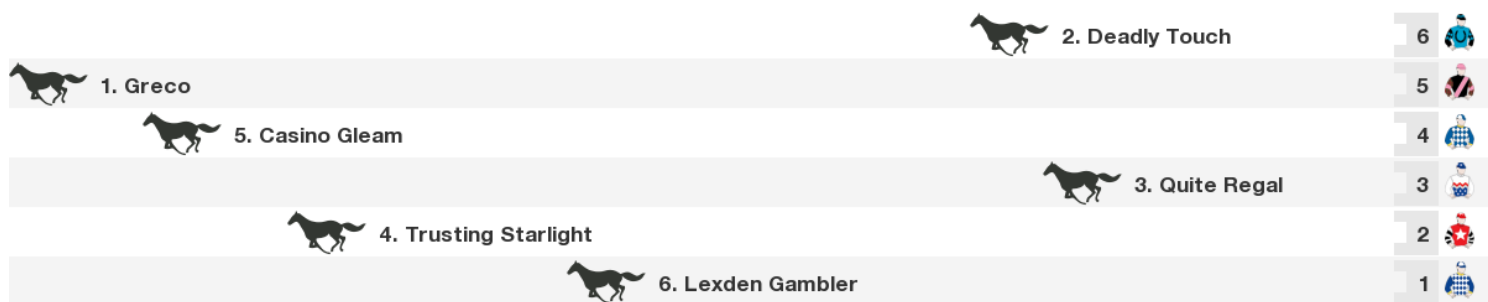

Race 1 BRESLAND INSURANCE HANDICAP 1800m

WA: 1:13 pm

Prize $9,900. 1st $6,400. 2nd $2,000. 3rd $900. 4th $400. 5th $200.

NSW/VIC/TAS: 3:13 pm

Rail: True

QLD: 3:13 pm

For: Two-Years-Old and Upwards. WA Ratings Based. RTG56+. No sex restriction. Handicap.

NT: 2:43 pm

Gear Changes: 1. Greco Lugging bit again, tongue control bit off first time, visors off first time, 5. Casino Gleam Tongue tie first time

SA: 2:43 pm

Horse	Jockey	Trainer	Last 10	Career	Prize	W%	P%	Bar	Wgt
1. Greco	Michelle Hagley	Peter Bamford	1340070s70	56:8-3-9	$215,283	14%	36%	5	59
2. Deadly Touch	Jessica Gray (a2)	Brett Southcott	35281480s0	12:1-1-2	$14,595	8%	33%	6	58.5
3. Quite Regal	Kristy Bennett (a2)	Natalie Burke	460099s067	35:4-0-5	$108,160	11%	26%	3	58
4. Trusting Starlight	Kate Fitzgerald	Michael Ball	66414366s8	20:1-1-2	$14,760	5%	20%	2	57
5. Casino Gleam	Willie White	Dean Cocivera	565856s351	65:5-12-6	$95,320	8%	35%	4	55
6. Lexden Gambler	Chris Nicoll	Dean Cocivera	2457595s64	19:1-0-3	$17,615	5%	21%	1	55

Speedmap: Predicted settling positions after start

Rail position: True

Race Direction <