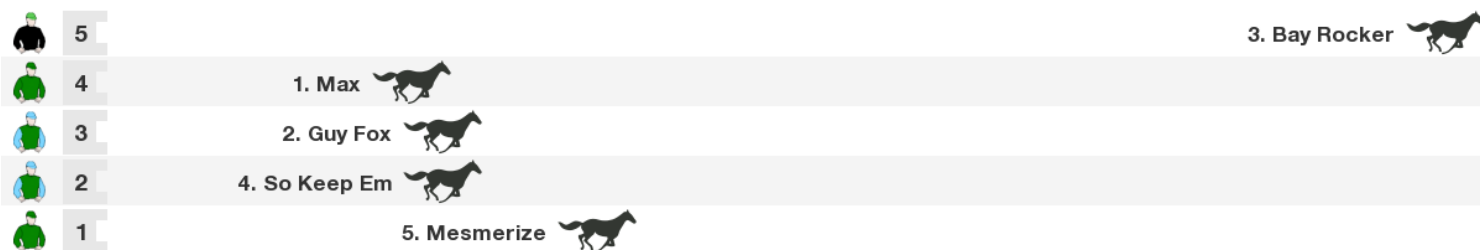

Race 1 Lj Hooker R-Opn Hrdl 2750m

NZ: 12:18 pm

Rail: True

For: Restricted Hurdle. Eligible Riders Can Claim. Special Weight.

NSW/VIC/TAS: 10:18 am
QLD: 10:18 am
NT: 9:48 am
SA: 9:48 am
WA: 8:18 am

Horse	Jockey	Trainer	Last 10	Career	Prize	W%	P%	Bar	Wgt
1. Max (NZ)	James Seivwright (a2)	Raymond Connors	32164s6511	27:7-5-1	$128,175	26%	48%	4	67
2. Guy Fox (NZ)	Kayla Veenendaal (a1)	Kevin Myers	2073612227	34:6-4-6	$95,038	18%	47%	3	66.5
3. Bay Rocker (NZ)	Shaun Phelan	C & S Phelan	12x40s1331	17:2-3-2	$25,100	12%	41%	5	65.5
4. So Keep Em (NZ)	Toni Moki (a3)	Kevin Myers	x1x947sx70	17:2-0-2	$13,550	12%	24%	2	65.5
5. Mesmerize (NZ)	Isaac Lupton	Raymond Connors	x81262s582	22:2-7-1	$30,675	9%	45%	1	65

Speedmap: Predicted settling positions after start

Rail position: True

Race Direction →