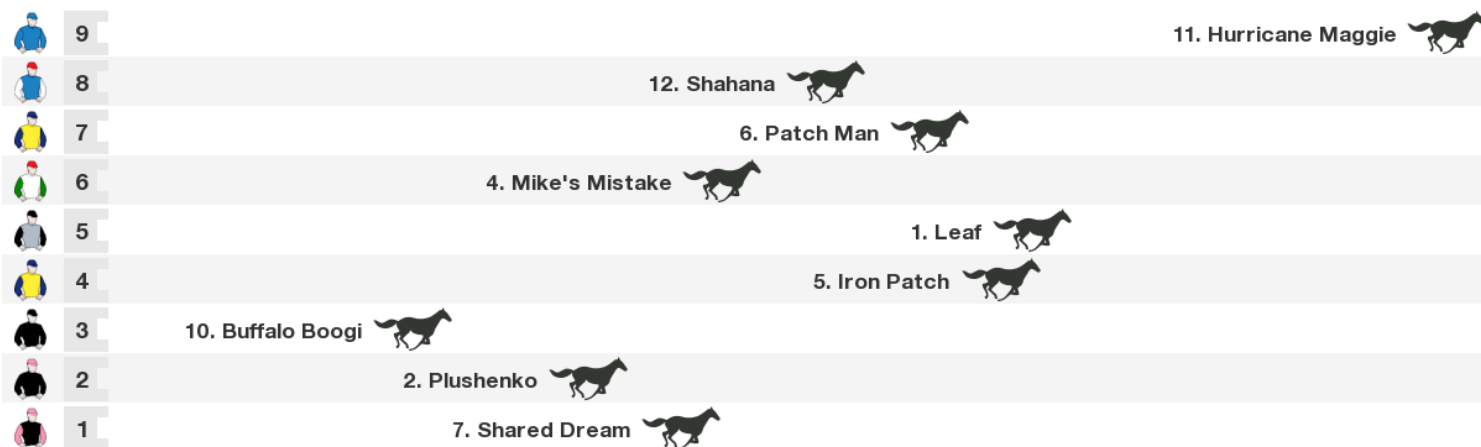

Race 7 Pearl Series Entries 31/7 Mdn 1400m

NZ: 4:04 pm

Rail: True
For: 3yo+. Maiden. Apprentices Can Claim. Set Weight With Allowances.

NSW/VIC/TAS: 2:04 pm
QLD: 2:04 pm
NT: 1:34 pm
SA: 1:34 pm
WA: 12:04 pm

Horse	Jockey	Trainer	Last 10	Career	Prize	W%	P%	Bar	Wgt
1. Leaf (NZ)	Donavan Mansour	Karen D Nicholson	1334s7s045	12:0-2-2	$7,875	0%	33%	7	58.5
2. Plushenko (NZ)	Taiki Yanagida (a2)	G & T Shaw	32740s4806	11:0-1-1	$4,650	0%	18%	2	58.5
3. Simply Fabulous (FR)		Danica Guy	0	1:0-0-0	$0	0%	0%		SCRATCHED
4. Mike's Mistake (NZ)	Craig Grylls	Stephen Marsh	x056s77	5:0-0-0	$250	0%	0%	8	58.5
5. Iron Patch	Ashvin Goindasamy (a3)	L & A O'Sullivan & Scott	x80	2:0-0-0	$0	0%	0%	6	58.5
6. Patch Man	Darren Danis (a2)	L & A O'Sullivan & Scott	2700s85344	11:0-0-1	$2,250	0%	9%	9	58.5
7. Shared Dream (NZ)	Shaun Mc Kay	Mark Brosnan	x0878	4:0-0-0	$0	0%	0%	1	58.5
8. Pearl Davone (NZ)		Cody Cole	x32	2:0-1-1	$3,000	0%	100%		SCRATCHED
9. Our Elliemay (NZ)		L & A O'Sullivan & Scott	x05	2:0-0-0	$250	0%	0%		SCRATCHED
10. Buffalo Boogi (NZ)	Chris Dell	Kim Knight	x0	1:0-0-0	$0	0%	0%	4	56.5
11. Hurricane Maggie (NZ)	Matthew Cameron	M & A Baker & Forsman	xs0	1:0-0-0	$0	0%	0%	12	56.5
12. Shahana (NZ)	Tayla Wenn	Scott Wenn	407s7060s0	13:0-0-2	$2,500	0%	15%	11	56.5
13. Sharwing (NZ)		Laurie Greer	xs00	2:0-0-0	$0	0%	0%		SCRATCHED

Speedmap: Predicted settling positions after start

Rail position: True

Race Direction →