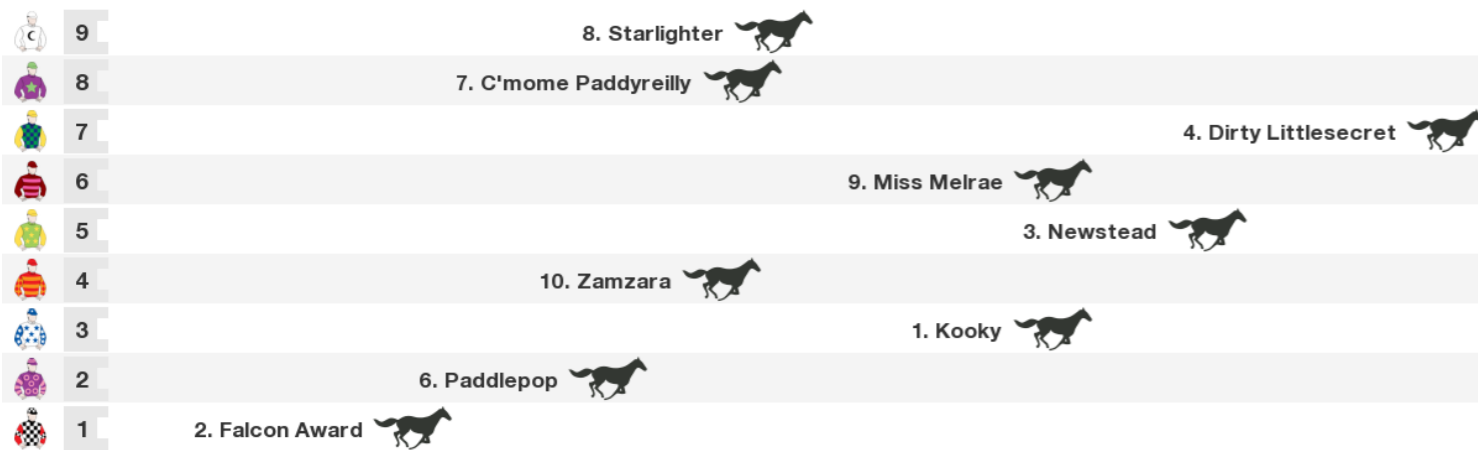

Race 1 CHANNEL SEVEN Maiden Handicap 1700m

QLD: 12:37 pm

Prize $21,000. 1st $11,650. 2nd $3,800. 3rd $1,900. 4th $1,000. 5th $650. 6th $400. 7th $400. 8th $400. 9th $400. 10th $400.

Rail: 8 metres Entire Course.

Straight: 300m.

Circumference: 1746m.

For: No age restriction. General Handicap. Maiden. No sex restriction. Handicap.

Gear Changes: 7. C'mome Paddyreilly Blinkers again

NSW/VIC/TAS: 12:37 pm
NT: 12:07 pm
SA: 12:07 pm
WA: 10:37 am

Horse	Jockey	Trainer	Last 10	Career	Prize	W%	P%	Bar	Wgt
1. Kooky	Matthew McGillivray	Liam Birchley	135	2:0-0-1	$2,400	0%	50%	3	59
2. Falcon Award	Ryan Maloney	Bryan & Daniel Guy	60	1:0-0-0	$400	0%	0%	1	58.5
3. Newstead	Jim Byrne	Tony Gollan	2427s70	5:0-1-0	$6,450	0%	20%	5	58
4. Dirty Littlesecret	Ryan Wiggins	Anderson Heathcote Racing	90573	4:0-0-1	$5,075	0%	25%	7	57.5
5. Dual Account		Paul Butterworth	6s00	3:0-0-0	$0	0%	0%		SCRATCHED
6. Paddlepop	Jason Taylor	Shane Essery	8098s00	5:0-0-0	$1,375	0%	0%	2	56.5
7. C'mome Paddyreilly	Adin Thompson (a2)	Kelvin Hickmott	3566223644	32:0-4-5	$27,000	0%	28%	8	56
8. Starlighter	Jag Guthmann-Chester	Gary Doughty	76s00	3:0-0-0	$800	0%	0%	9	55.5
9. Miss Melrae	Baylee Nothdurft	Malcolm Reynolds	555s0340s9	15:0-3-2	$14,900	0%	33%	6	54.5
10. Zamzara	Mark Du Plessis	Desleigh Forster	4576s555	6:0-0-0	$4,250	0%	0%	4	54

Speedmap: Predicted settling positions after start

Rail position: 8 metres Entire Course.

Race Direction →