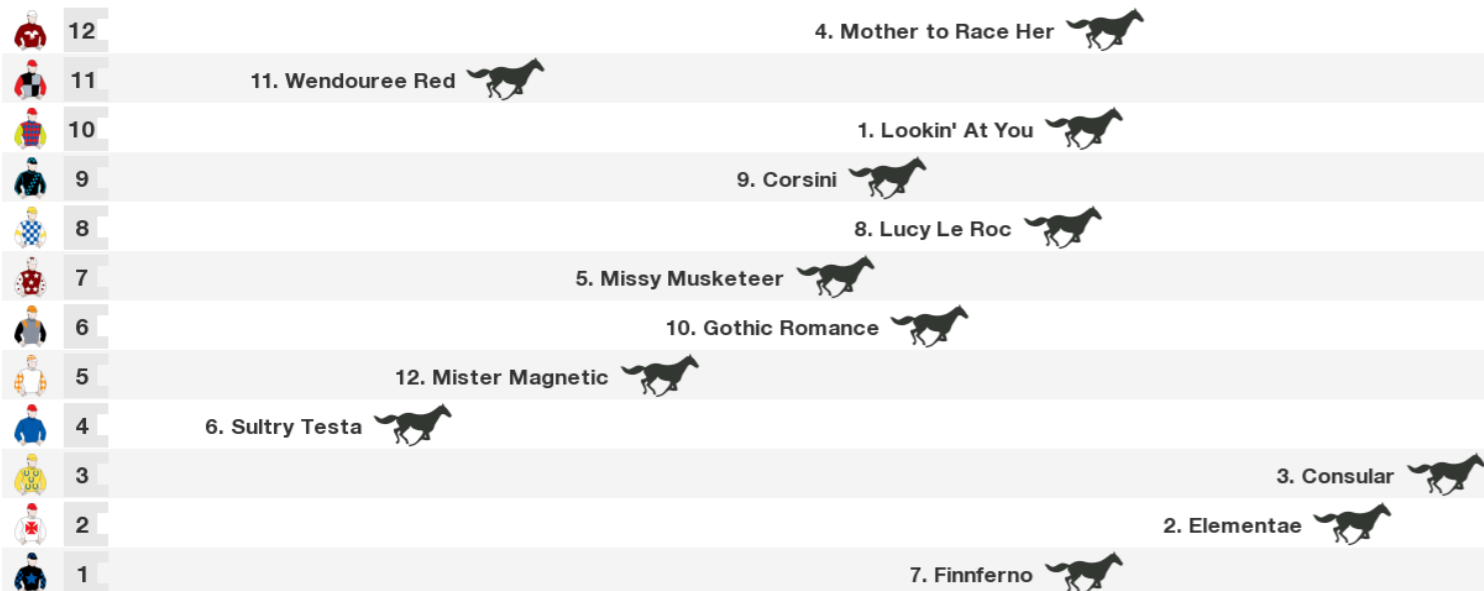

NSW/VIC/TAS: 3:04 pm
NT: 2:34 pm
SA: 2:34 pm
WA: 1:04 pm

Horse	Jockey	Trainer	Last 10	Career	Prize	W%	P%	Bar	Wgt
1. Lookin' At You	Jason Taylor	Carolyn Halliday	8748287693	26:3-2-3	$101,945	12%	31%	10	59
2. Elementae	Ryan Maloney	Anderson Heathcote Racing	114694s324	11:1-1-2	$33,350	9%	36%	2	58
3. Consular	Adin Thompson (a2)	Lawrie Mayfield-Smith	3304s64213	17:1-4-3	$38,595	6%	47%	3	57
4. Mother to Race Her	Robbie Fradd	Matthew Dunn	981423745s	19:2-5-3	$73,275	11%	53%	12	57
5. Missy Musketeer	Mark Du Plessis	Kim Loy	7021322763	24:1-4-5	$40,880	4%	42%	7	55.5
6. Sultry Testa	Alannah Fancourt	Glen Baker	4276901223	21:2-4-3	$45,470	10%	43%	4	55.5
7. Finnferno	Taylor Marshall	Peter & Will Hulbert	26459399s9	10:1-0-1	$22,980	10%	20%	1	55
8. Lucy Le Roc	Andrew Spinks	Brian Smith	068742s747	24:2-2-4	$51,250	8%	33%	8	54
9. Corsini	Jackson Murphy	Matthew John Dunn	5207631360	26:3-2-2	$48,950	12%	27%	9	54
10. Gothic Romance	Luke Tarrant	Chris Jordan	6955612276	16:1-3-0	$27,775	6%	25%	6	54
11. Wendouree Red	Emma Ljung	Malcolm Reynolds	0527005241	26:2-5-2	$51,325	8%	35%	11	54
12. Mister Magnetic	Miki Nakao (a3)	Garry Hutchesson	037589	5:0-0-1	$3,820	0%	20%	5	54
13. Casino Gold	Brian Costello		16454s8649	56:3-8-5	$76,875	5%	29%		SCRATCHED

Speedmap: Predicted settling positions after start

Rail position: 8 metres Entire Course.

Race Direction →

1 LOOKIN' AT YOU

6 year old bay gelding (male)
Sire Lookin At Lucky Dam Natural is My Name
Breeder Mr D P Bentata
Owners F Dichiera
Colours Royal Blue, Red Diamonds, Lime Green Sleeves, Red Cap

Trainer **Carolyn Halliday**
Jockey **Jason Taylor** 59.0kg
Win Range 1350m - 2100m

Barrier **10**
Prizemoney $101,945
W&P% 12-31

Career 26:3-2-3 12 Mths 13:0-1-1 1st Up 5:1-0-1 2nd Up 5:0-0-0
Firm 2:0-0-1 Good 11:1-1-2 Soft 12:2-1-0 Heavy 1:0-0-0
Jockey 2:0-0-0 Dist 4:0-1-1 Track 0:0-0-0 Trk/Dst 0:0-0-0

Race Details	Track	Jockey	Wgt	Br.	Odds Winner	@800	@400
8 of 12 IPSW Fri 19Jul19 2200m 0 - 62	Good3	J Taylor	59.0	10	$31.00 Elementae 58.0kg 5.75L 2:16.47	3	4
7 of 12 GRAF Sun 30Jun19 2220m CUP PREL	Soft6	M Bennett	54.0	11	$26 Happy Go Plucky 61.0kg 6.52L 2:18.44	1	2
4 of 8 LISM Thu 13Jun19 2100m OPEN BM79	Soft6	M Bennett	54.0	2	$9.50 Proud Captain 54.0kg 1.99L 2:14.97	3	8
8 of 10 COFF Fri 31May19 2000m BM74	Good4	P Graham	54.5	3	$19 I'll Miss You 58.5kg 4.12L 2:06.95	7	8
2 of 8 GRAF Fri 17May19 2230m BM66	Soft6	R Spokes	58.0	7	$18 Husonique 58.5kg 0.05L 2:21.96	3	3

2 ELEMENTAE

4 year old bay gelding (male)
Sire Red Element Dam Lae Lady Lae
Breeder Jomar Park Stud Pty Ltd
Owners A J Gafa, J Cassar & D Ciantar
Colours White, Red Maltese Cross And Cap

Trainer **Anderson Heathcote Racing**
Jockey **Ryan Maloney** 58.0kg
Win Range 1680m - 2200m

Barrier **2**
Prizemoney $33,350
W&P% 9-36

Career 11:1-1-2 12 Mths 7:2-0-1 1st Up 3:0-0-1 2nd Up 3:0-1-0
Firm 0:0-0-0 Good 9:1-0-2 Soft 1:0-1-0 Heavy 1:0-0-0
Jockey 3:2-0-0 Dist 0:0-0-0 Track 2:1-0-0 Trk/Dst 0:0-0-0

Race Details	Track	Jockey	Wgt	Br.	Odds Winner	@800	@400
1 of 12 IPSW Fri 19Jul19 2200m 0 - 62	Good3	R Maloney	58.0	2	$3.50 Elementae 58.0kg 0.10L 2:16.47	1	1
1 of 10 IPSW Wed 3Jul19 1680m MDN	Good3	R Maloney	56.5	8	$8 Elementae 56.5kg 5.50L 1:42.03	2	2
4 of 10 AQUJ Sat 22Jun19 1400m CG&E MDN	Good4	R Maloney	58.0	3	$3F Solspeil 58.5kg 4.00L 1:23.43	5	4
6 of 11 DOOM Wed 5Jun19 1200m MDN-SW	Good4	S Cormack	57.5	8	$31 Malawi Gold 57.0kg 7.80L 1:09.97	3	1
9 of 12 EAGL Wed 1May19 1200m MDN-SW	Good4	S Cormack	57.5	7	$20 Bullet Speed 57.0kg 6.30L 1:11.51	2	2

3 CONSULAR

4 year old bay gelding (male)
Sire Monaco Consul Dam Susie Jane
Breeder Ms K Simpson
Owners P D Alroe, L J Mayfield-Smith & L W Reinhard
Colours Gold, Royal Blue Horseshoes

Trainer **Lawrie Mayfield-Smith**
Jockey **Adin Thompson** 57.0kg
Win Range 1690m

Barrier **3**
Prizemoney $38,595
W&P% 6-47

Career 17:1-4-3 12 Mths 11:1-3-3 1st Up 3:0-1-0 2nd Up 3:0-0-1
Firm 0:0-0-0 Good 16:1-4-3 Soft 1:0-0-0 Heavy 0:0-0-0
Jockey 2:0-0-2 Dist 0:0-0-0 Track 2:1-0-0 Trk/Dst 0:0-0-0