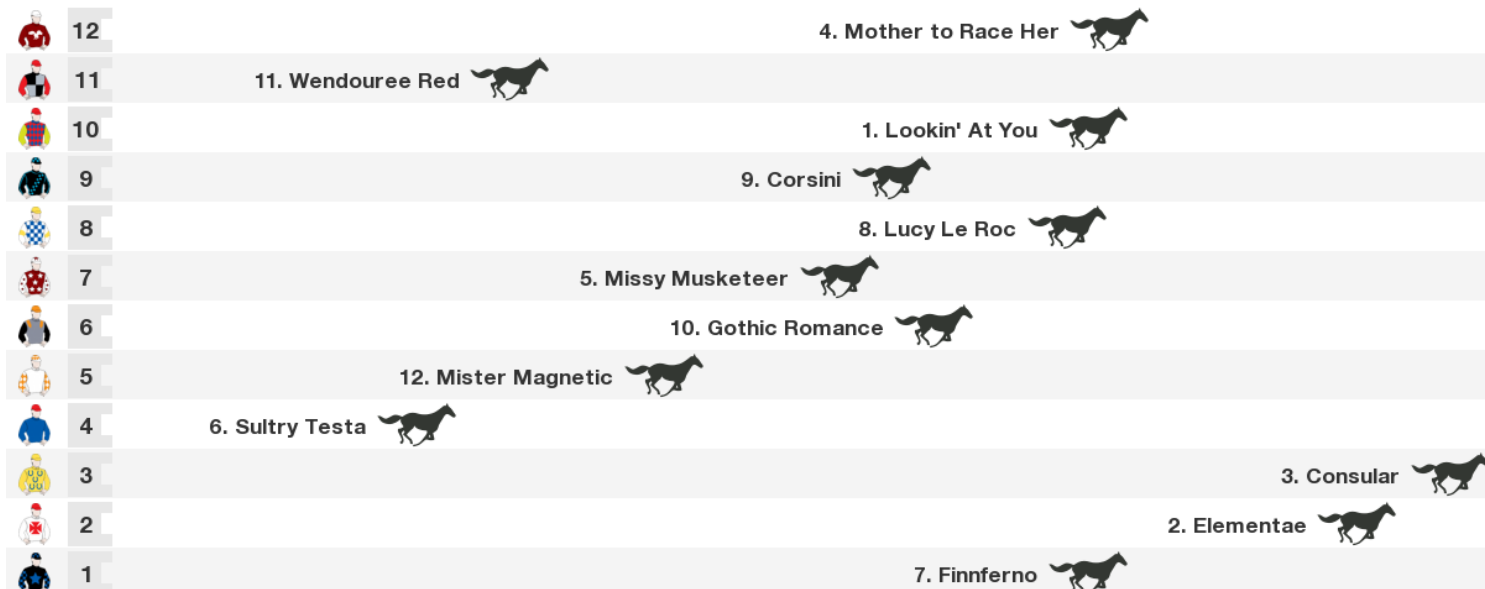

NSW/VIC/TAS: 3:04 pm
NT: 2:34 pm
SA: 2:34 pm
WA: 1:04 pm

Rail: 8 metres Entire Course.

Straight: 300m.

Circumference: 1746m.

For: No age restriction. Rating Based. 0 - 62. No sex restriction. Handicap.

Horse	Jockey	Trainer	Last 10	Career	Prize	W%	P%	Bar	Wgt
1. Lookin' At You	Jason Taylor	Carolyn Halliday	8748287693	26:3-2-3	\$101,945	12%	31%	10	59
2. Elementae	Ryan Maloney	Anderson Heathcote Racing	114694s324	11:1-1-2	\$33,350	9%	36%	2	58
3. Consular	Adin Thompson (a2)	Lawrie Mayfield-Smith	3304s64213	17:1-4-3	\$38,595	6%	47%	3	57
4. Mother to Race Her	Robbie Fradd	Matthew Dunn	981423745s	19:2-5-3	\$73,275	11%	53%	12	57
5. Missy Musketeer	Mark Du Plessis	Kim Loy	7021322763	24:1-4-5	\$40,880	4%	42%	7	55.5
6. Sultry Testa	Alannah Fancourt	Glen Baker	4276901223	21:2-4-3	\$45,470	10%	43%	4	55.5
7. Finnferno	Taylor Marshall	Peter & Will Hulbert	26459399s9	10:1-0-1	\$22,980	10%	20%	1	55
8. Lucy Le Roc	Andrew Spinks	Brian Smith	068742s747	24:2-2-4	\$51,250	8%	33%	8	54
9. Corsini	Jackson Murphy	Matthew John Dunn	5207631360	26:3-2-2	\$48,950	12%	27%	9	54
10. Gothic Romance	Luke Tarrant	Chris Jordan	6955612276	16:1-3-0	\$27,775	6%	25%	6	54
11. Wendouree Red	Emma Ljung	Malcolm Reynolds	0527005241	26:2-5-2	\$51,325	8%	35%	11	54
12. Mister Magnetic	Miki Nakao (a3)	Garry Hutchesson	037589	5:0-0-1	\$3,820	0%	20%	5	54
13. Casino Gold		Brian Costello	16454s8649	56:3-8-5	\$76,875	5%	29%		SCRATCHED

Speedmap: Predicted settling positions after start

Rail position: 8 metres Entire Course.

Race Direction →

1 LOOKIN' AT YOU

6 year old bay gelding (male)
Sire Lookin At Lucky **Dam** Natural is My Name
Breeder Mr D P Bentata
Owners F Dichiera
Colours Royal Blue, Red Diamonds, Lime Green Sleeves, Red Cap