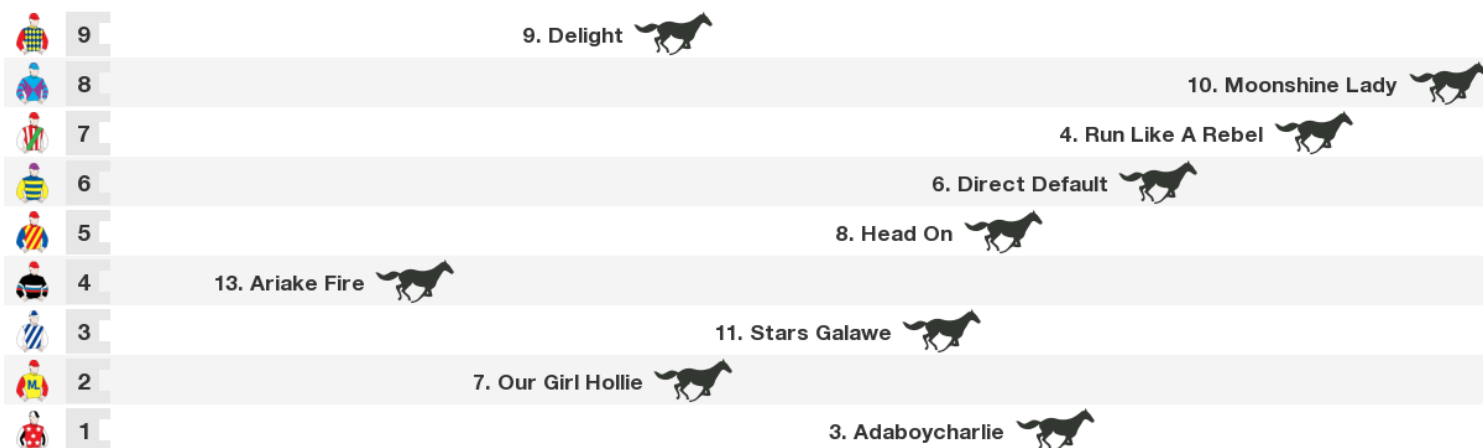

For: No age restriction. Benchmark Race. Class 1. No sex restriction. Handicap.

Gear Changes: 3. Adaboycharlie Winkers first time

VIC/TAS: 4:20 pm
QLD: 4:20 pm
NT: 3:50 pm
SA: 3:50 pm
WA: 2:20 pm

Horse	Jockey	Trainer	Last 10	Career	Prize	W%	P%	Bar	Wgt
1. Bijalee		Theresa Bateup	717732s6	6:1-1-1	$19,800	17%	50%		SCRATCHED
2. Silly Sally		Matthew Vella	716425s3	6:1-1-1	$23,620	17%	50%		SCRATCHED
3. Adaboycharlie	Deanne Panya	Bruce Cross	525990s333	14:1-2-5	$32,028	7%	57%	1	57.5
4. Run Like A Rebel	Kayla Nisbet	Aaron Clarke	2s972s2153	7:1-2-1	$23,375	14%	57%	7	57
5. Boom Queen	Shaun Guymer	Matthew Smith	42334s3341	14:1-2-4	$31,130	7%	50%		SCRATCHED
6. Direct Default	Scott Pollard	Graeme Murray	335325212s	21:1-4-3	$40,805	5%	38%	6	56.5
7. Our Girl Hollie	Mitchell Bell	Diane Poidevin Laine	75s76s4425	18:1-5-2	$54,950	6%	44%	2	56.5
8. Head On	Keagan Latham	Gregory Hickman	8185s77558	8:1-0-0	$33,045	13%	13%	5	55.5
9. Delight	Brock Ryan	Robert & Luke Price	427s67x152	12:1-2-0	$18,615	8%	25%	9	55
10. Moonshine Lady	Courtney Gravener (a1.5)	Richard Butler	173s81	4:1-0-1	$14,550	25%	50%	8	55
11. Stars Galawe	Atsu Maeda (a3)	Tara & Philippe Vigouroux	951s423542	28:1-3-7	$41,340	4%	39%	3	54
12. Sanctuary Cove		Warren Ganderton	54022s7602	21:1-4-1	$34,595	5%	29%		SCRATCHED
13. Ariake Fire	Kacie Adams	Fred Skerbic	6sx0768734	35:1-2-2	$34,185	3%	14%	4	54

Speedmap: Predicted settling positions after start

Rail position: +3m 850m to 350m then cutaway

Race Direction →