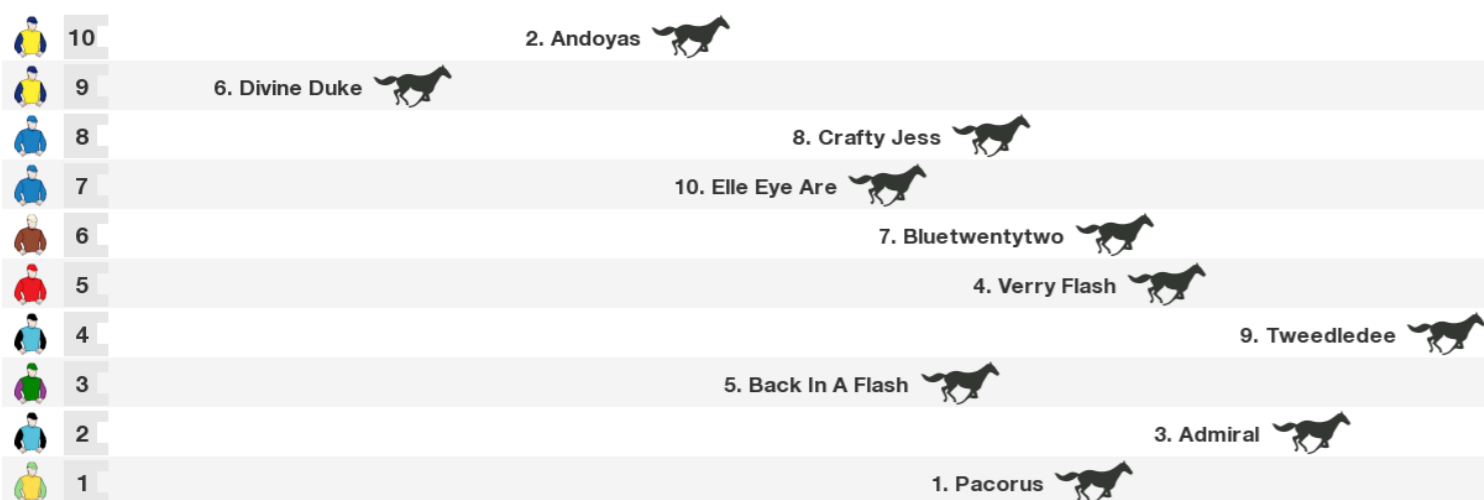

#### Speedmap: Predicted settling positions after start

Rail position: True

Race Direction →