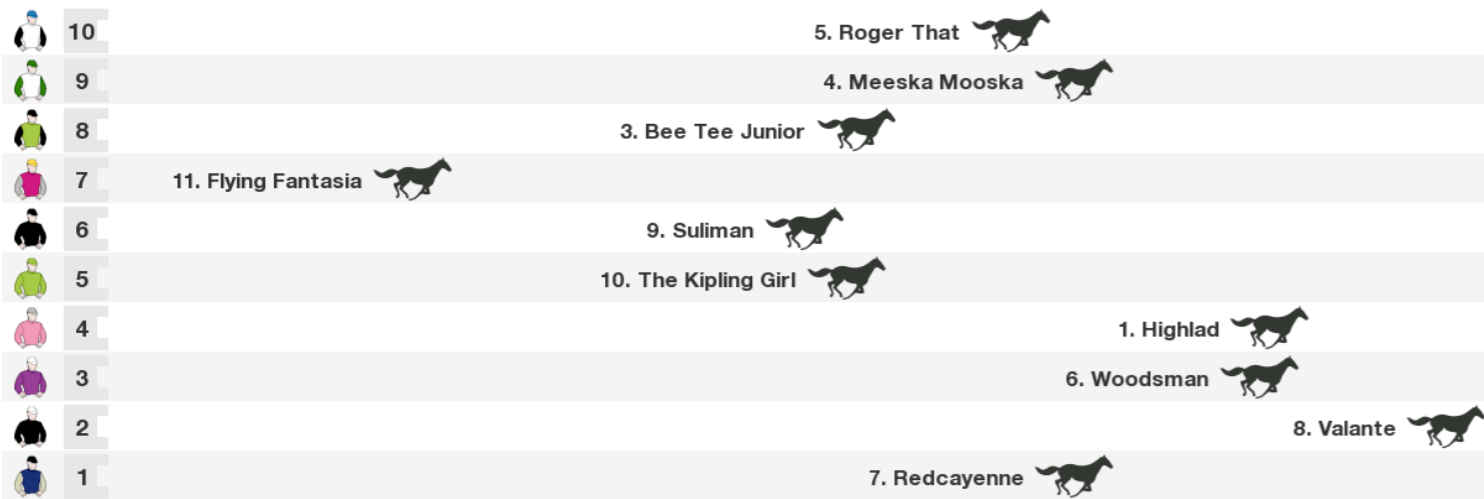

Race 6 Orora Kiwi Pack. Kiwifruit Cup 2100m

NZ: 2:09 pm

Rail: True
For: Open. Apprentices Can Claim. Handicap.

NSW/VIC/TAS: 12:09 pm
QLD: 12:09 pm
NT: 11:39 am
SA: 11:39 am
WA: 10:09 am

Horse	Jockey	Trainer	Last 10	Career	Prize	W%	P%	Bar	Wgt
1. Highlad	Michael Coleman	M & A Baker & Forsman	x406s06306	30:8-0-4	$259,425	27%	40%	4	60
2. Pacorus (NZ)		Chris Wood	x6s4464783	43:9-2-7	$237,825	21%	42%		SCRATCHED
3. Bee Tee Junior (NZ)	Jonathan Riddell	Shaune Ritchie	x54s553522	38:8-5-3	$147,475	21%	42%	9	57.5
4. Meeska Mooska (NZ)	Sam Spratt	G & M Thomas & Gillies	x960s5247s	33:7-3-1	$134,435	21%	33%	10	57
5. Roger That (NZ)	Trudy Thornton	Antony Fuller	x543344123	26:5-3-7	$92,400	19%	58%	11	56.5
6. Woodsman (NZ)	Anna Jones	Tony Gillies	x1079s8269	56:9-3-5	$167,200	16%	30%	3	56.5
7. Redcayenne (NZ)	Ashvin Goindasamy (a3)	Tony Pike	3411s81963	26:4-8-2	$91,525	15%	54%	1	53.5
8. Valante (NZ)	Donavan Mansour	G J Lord	1342255246	53:5-8-8	$101,835	9%	40%	2	53
9. Suliman (NZ)	Ryan Elliot	G & G Richardson & Parker	x477s7761s	22:4-5-2	$71,585	18%	50%	6	53
10. The Kipling Girl	Chris Johnson	Scott Wenn	26808s8580	35:3-5-3	$77,125	9%	31%	5	53
11. Flying Fantasia (NZ)	Samantha Collett	Ernie Griffiths	x112s87953	11:2-1-1	$23,575	18%	36%	8	53

Speedmap: Predicted settling positions after start

Rail position: True

Race Direction →

1 HIGHLAD

5 year old b gelding (male)
Sire High Chaparral Dam My Lady's Chamber
Breeder Lomar Park Stud
Owners Scott Richardson Bloodstock Ltd
Colours Pink, Steel Grey Armbands & Quartered Cap

Trainer **M & A Baker & Forsman**
Jockey **Michael Coleman** 60.0kg
Win Range 1200m - 2200m

Barrier **4**
Prizemoney $259,425
W&P% 27-40

Career 30:8-0-4 12 Mths 9:0-0-1 1st Up 7:2-0-1 2nd Up 7:3-0-1
Firm 0:0-0-0 Good 7:0-0-2 Soft 19:6-0-2 Heavy 4:2-0-0
Jockey 3:1-0-1 Dist 5:3-0-0 Track 1:0-0-1 Trk/Dst 0:0-0-0

Race Details

UPL of	Track	Jockey	Wgt	Br.	Winner
10	TAUR	Sat 22Jun19	2100m	Heavy11	M Coleman 60.0 4 Valante 53.0kg L
4 of 10	WANG	Sat 1Jun19	2040m Open	Heavy	M Cameron 57.0 4 4.10 Hunta Pence 54.0kg 13.00L 2:26.21
10 of 14	ARAW	Sat 11May19	2200m Open	Soft	O Bosson 59.0 12 7.30 Zacada 60.0kg 13.20L 2:17.35
6 of 11	TEAR	Sat 6Apr19	1400m Open	Soft	M Cameron 59.0 4 13.80 The Mitigator 55.5kg 5.30L 1:23.57
10 of 12	WANG	Sat 1Dec18	2040m Open	Soft	W Pinn 59.0 7 10.20 Glory Days 55.0kg 8.40L 2:07.79

3 BEE TEE JUNIOR

7 year old b gelding (male)
Sire Nom Du Jeu Dam That's My Char
Owners B T & S V Meo Family Trust, Bm & Jh Holdings Ltd & A F Lacy
Colours Lime Green, Black Seams (Body & Sleeves) & Lime Green Cap With Black Seams

Trainer **Shaune Ritchie**
Jockey **Jonathan Riddell** 57.5kg
Win Range 1300m - 2400m

Barrier **9**
Prizemoney $147,475
W&P% 21-42

Career 38:8-5-3 12 Mths 10:0-2-1 1st Up 6:1-0-1 2nd Up 6:1-2-0
Firm 0:0-0-0 Good 7:1-0-1 Soft 27:5-4-2 Heavy 4:2-1-0
Jockey 3:0-1-0 Dist 11:3-2-1 Track 2:0-0-0 Trk/Dst 1:0-0-0

Race Details

UPL of	Track	Jockey	Wgt	Br.	Winner
10	TAUR	Sat 22Jun19	2100m	Heavy11	J Riddell 57.5 9 Valante 53.0kg L
5 of 12	TERA	Sat 8Jun19	1600m Open	Soft	A Calder 57.5 9 15.60 Sultan Of Swing 59.5kg 4.30L 1:39.
4 of 6	ELLE	Sat 25May19	1600m Open	Soft	O Bosson 58.0 6 8.80 Inscription 51.0kg 1.00L 1:37.6
5 of 17	RICC	Sat 17Nov18	3200m Open	Good	M Coleman 58.0 6 24.60 Bizzwinkle 56.5kg 2.90L 3:22.58
5 of 14	RICC	Sat 10Nov18	2500m Open	Soft	J Riddell 60.0 5 11.60 Dee And Gee 53.5kg 4.60L 2:41.61

4 MEESKA MOOSKA

8 year old b gelding (male)
Sire El Hermano Dam Kirkebi
Owners Mrs E E, I R B, Mrs K L & R K B Gollan, Mrs K & V Mace & L G Phillips
Colours White, Dark Green Band, Sleeves & Cap

Trainer **G & M Thomas & Gillies**
Jockey **Sam Spratt** 57.0kg
Win Range 1200m - 2100m

Barrier **10**
Prizemoney $134,435
W&P% 21-33

Career 33:7-3-1 12 Mths 8:0-1-0 1st Up 9:3-0-0 2nd Up 7:0-0-0
Firm 0:0-0-0 Good 12:1-2-0 Soft 20:6-1-1 Heavy 1:0-0-0
Jockey 1:0-0-0 Dist 4:3-0-0 Track 5:1-0-0 Trk/Dst 1:1-0-0

Race Details