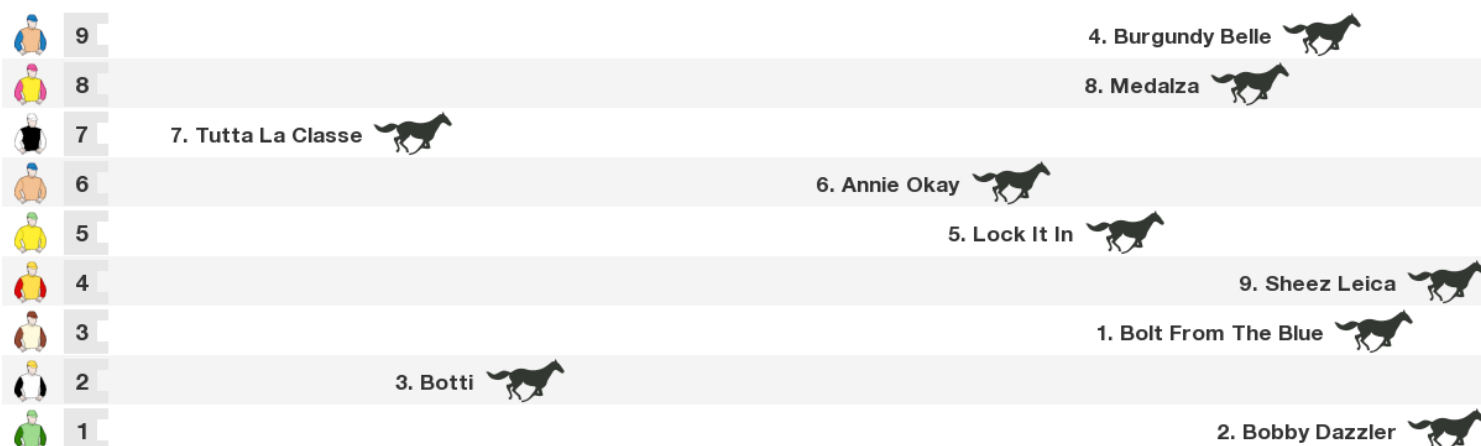

Race 1 Don Grayling Appreciation 3yo 1300m

NZ: 11:28 am

Rail: True

For: 3yo. Open. Apprentices Can Claim. Set Weight With Penalties.

NSW/VIC/TAS: 9:28 am

QLD: 9:28 am

NT: 8:58 am

SA: 8:58 am

WA: 7:28 am

Horse	Jockey	Trainer	Last 10	Career	Prize	W%	P%	Bar	Wgt
1. Bolt From The Blue (NZ)	Vinnie Colgan	Tony Pike	x26961s621	8:2-2-0	$31,750	25%	50%	3	58.5
2. Bobby Dazzler (NZ)	Craig Grylls	Stephen Marsh	xs0959s016	8:2-0-0	$38,725	25%	25%	1	58.5
3. Botti (NZ)	Michael Mc Nab	B & G Wallace & Cooksley	xs00363s05	10:2-0-2	$49,650	20%	40%	2	58.5
4. Burgundy Belle (NZ)	Chris Johnson	Jamie Richards	3313s511	6:3-0-2	$42,560	50%	83%	9	57.5
5. Lock It In (NZ)	Darren Danis (a2)	Wayne Hillis	x24x6s881	7:1-1-0	$12,800	14%	29%	5	57.5
6. Annie Okay (NZ)	Alysha Collett	S & E Clotworthy	2190s8931	7:2-0-1	$29,400	29%	43%	6	56.5
7. Tutta La Classe (NZ)	Johnathan Parkes	Allan Sharrock	x30s333212	9:1-3-4	$29,500	11%	89%	7	55.5
8. Medalza	Samantha Collett	Stephen Marsh	11s564	4:1-0-0	$7,000	25%	25%	8	55.5
9. Sheez Leica (NZ)	Sam Spratt	J A Price	x86s9s2	4:0-1-0	$2,000	0%	25%	4	54

Speedmap: Predicted settling positions after start

Rail position: True

Race Direction →