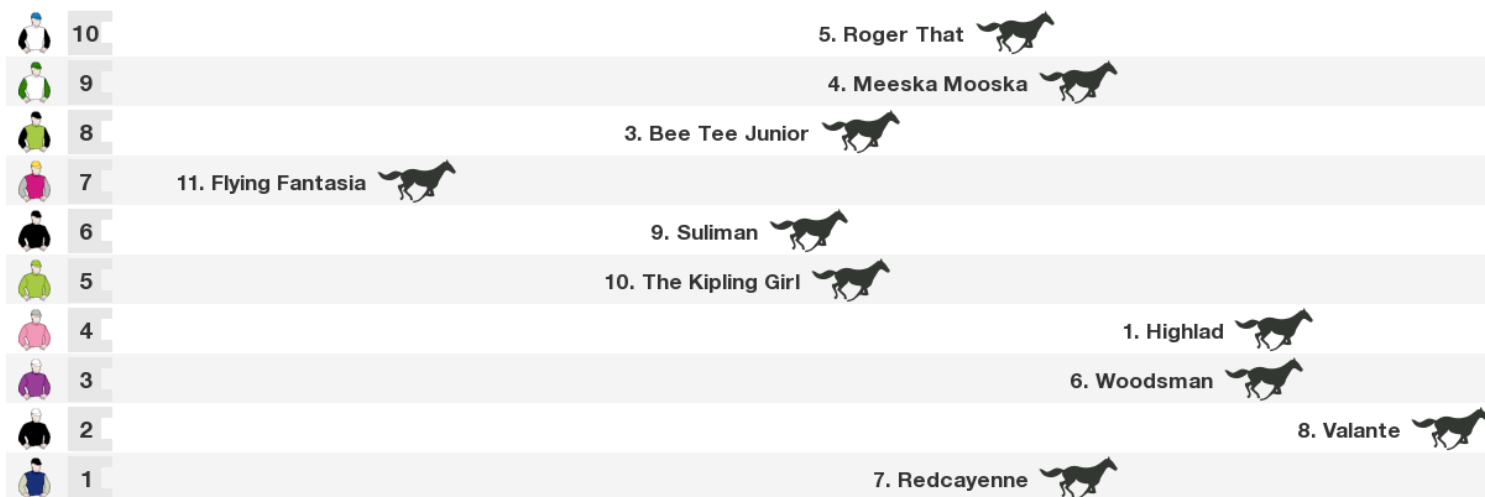

Race 6 Orora Kiwi Pack. Kiwifruit Cup 2100m

NZ: 2:09 pm

Rail: True

For: Open. Apprentices Can Claim. Handicap.

NSW/VIC/TAS: 12:09 pm

QLD: 12:09 pm

NT: 11:39 am

SA: 11:39 am

WA: 10:09 am

Horse	Jockey	Trainer	Last 10	Career	Prize	W%	P%	Bar	Wgt
1. Highlad	Michael Coleman	M & A Baker & Forsman	x406s06306	30:8-0-4	$259,425	27%	40%	4	60
2. Pacorus (NZ)		Chris Wood	x6s4464783	43:9-2-7	$237,825	21%	42%	SCRATCHED	
3. Bee Tee Junior (NZ)	Jonathan Riddell	Shaune Ritchie	x54s553522	38:8-5-3	$147,475	21%	42%	9	57.5
4. Meeska Mooska (NZ)	Sam Spratt	G & M Thomas & Gillies	x960s5247s	33:7-3-1	$134,435	21%	33%	10	57
5. Roger That (NZ)	Trudy Thornton	Antony Fuller	x543344123	26:5-3-7	$92,400	19%	58%	11	56.5
6. Woodsman (NZ)	Anna Jones	Tony Gillies	x1079s8269	56:9-3-5	$167,200	16%	30%	3	56.5
7. Redcayenne (NZ)	Ashvin Goindasamy (a3)	Tony Pike	3411s81963	26:4-8-2	$91,525	15%	54%	1	53.5
8. Valante (NZ)	Donavan Mansour	G J Lord	1342255246	53:5-8-8	$101,835	9%	40%	2	53
9. Suliman (NZ)	Ryan Elliot	G & G Richardson & Parker	x477s7761s	22:4-5-2	$71,585	18%	50%	6	53
10. The Kipling Girl	Chris Johnson	Scott Wenn	26808s8580	35:3-5-3	$77,125	9%	31%	5	53
11. Flying Fantasia (NZ)	Samantha Collett	Ernie Griffiths	x112s87953	11:2-1-1	$23,575	18%	36%	8	53

Speedmap: Predicted settling positions after start

Rail position: True

Race Direction →