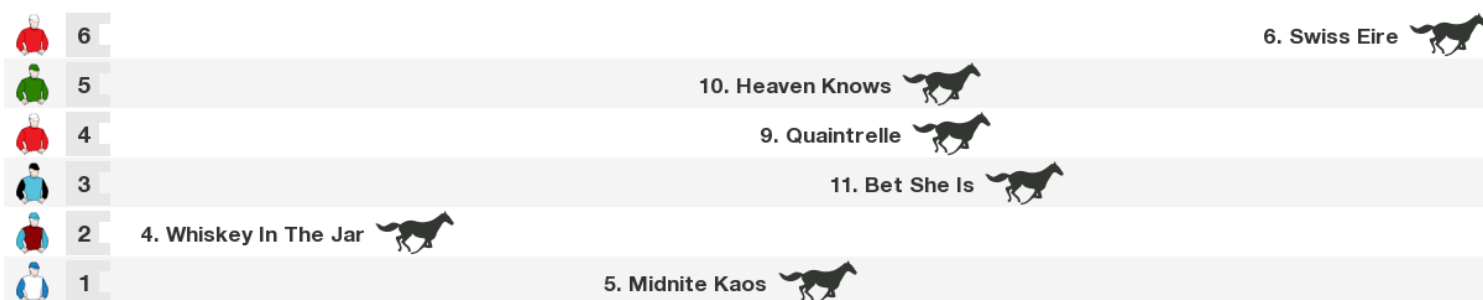

Race 3 Blue Star Taxis (Bm65) 1400m

NZ: 12:14 pm

Rail: Out 8m To 1200m, Out 11m From 1200m-Post
For: Benchmark 65. Apprentices Can Claim. Handicap.

NSW/VIC/TAS: 10:14 am
QLD: 10:14 am
NT: 9:44 am
SA: 9:44 am
WA: 8:14 am

Horse	Jockey	Trainer	Last 10	Career	Prize	W%	P%	Bar	Wgt
1. Why Me (NZ)	Tanya Jonker	M & M Pitman	4400903449	58:5-5-6	$60,375	9%	28%		SCRATCHED
2. Our Boy Baz (NZ)	Bb Hong	K & A Tyler	x8258s1532	25:1-5-3	$19,750	4%	36%		SCRATCHED
3. Take Me There (NZ)	Terry Moseley	Ross Beckett	670s016017	14:2-0-0	$12,750	14%	14%		SCRATCHED
4. Whiskey In The Jar (NZ)	Brett Murray (a2)	Steven Woodsford	x4s0810000	14:2-1-1	$18,000	14%	29%	3	58.5
5. Midnite Kaos (NZ)	Choon K Kwo (a3)	Andrea Dickson	2376s01292	20:1-3-2	$19,000	5%	30%	1	57.5
6. Swiss Eire (NZ)	Kavish Chowdhooory (a2)	M & M Pitman	1306682593	25:2-2-2	$22,693	8%	24%	9	57.5
7. Elegido (NZ)	Kylie Williams	Steven Woodsford	s610328284	17:1-3-2	$15,500	6%	35%		SCRATCHED
8. Little Flick (NZ)	Krishna Mudhoo	Jo-Ann M Gordon	x7624s1	5:1-1-0	$11,250	20%	40%		SCRATCHED
9. Quaintrelle (NZ)	Lisa Allpress	M & M Pitman	x662301366	55:2-9-7	$50,865	4%	33%	6	56.5
10. Heaven Knows (NZ)	Corey Campbell (a2)	J O Burrows	330s006422	25:1-4-3	$27,475	4%	32%	7	54.5
11. Bet She Is (NZ)	Robert Hannam	Centaine Spittles	x00604920s	16:1-1-0	$10,050	6%	13%	5	54

Speedmap: Predicted settling positions after start

Rail position: Out 8m To 1200m, Out 11m From 1200m-Post

Race Direction →