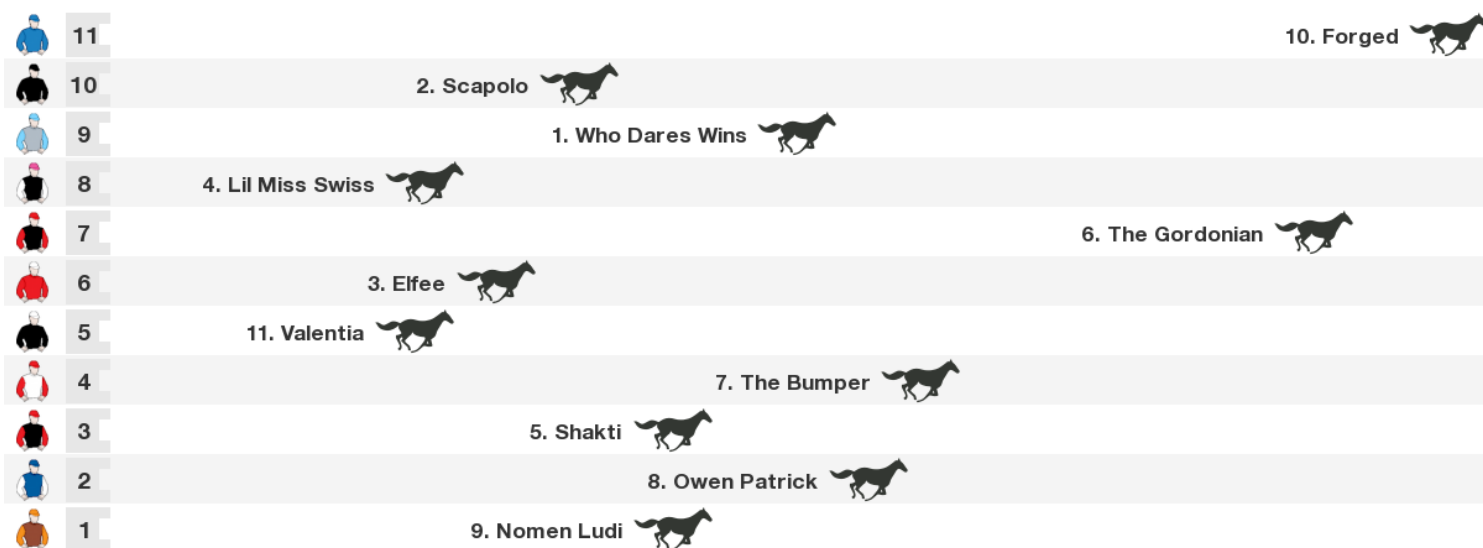

Race 8 Greenwood Amberley Cup 1600m

NZ: 3:03 pm

Rail: Out 8m To 1200m, Out 11m From 1200m-Post

For: Open. Apprentices Can Claim. Handicap.

NSW/VIC/TAS: 1:03 pm

QLD: 1:03 pm

NT: 12:33 pm

SA: 12:33 pm

WA: 11:03 am

Horse	Jockey	Trainer	Last 10	Career	Prize	W%	P%	Bar	Wgt
1. Who Dares Wins (NZ)	Jason Laking	T & L Prendergast	x111s42794	49:9-10-3	$271,275	18%	45%	9	61.5
2. Scapolo (NZ)	Kozzi Asano (a4)	Kevin Myers	2533s75046	77:20-13-12	$797,560	26%	58%	10	59
3. Elfee (NZ)	Lisa Allpress	M & M Pitman	x483s03715	48:10-6-6	$239,334	21%	46%	6	56.5
4. Lil Miss Swiss (NZ)	Tanya Jonker (a2)	K & A Tyler	1816611747	37:5-1-2	$82,575	14%	22%	8	54
5. Shakti (NZ)	Kavish Chowdhooory (a2)	Jo-Ann M Gordon	x055124340	61:10-6-7	$197,897	16%	38%	3	54
6. The Gordonian (NZ)	Krishna Mudhoo	Jo-Ann M Gordon	x320354228	97:11-12-13	$245,900	11%	37%	7	54
7. The Bumper (NZ)	Choon K Kwo (a3)	K & A Tyler	x111286302	37:6-4-3	$57,037	16%	35%	4	54
8. Owen Patrick (NZ)	Robert Hannam	T & P Charles & Corbett	x213674711	16:4-2-2	$51,950	25%	50%	2	54
9. Nomen Ludi (NZ)	Terry Moseley	E E Winsloe	31310366s5	26:4-4-2	$53,850	15%	38%	1	54
10. Forged (NZ)	Brett Murray (a2)	Mike McCann	x508616596	25:4-1-1	$51,873	16%	24%	11	54
11. Valentia (NZ)	Tina Comignaghi (a1)	L & R Didham	x7950s8457	22:1-4-3	$22,850	5%	36%	5	54

Speedmap: Predicted settling positions after start

Rail position: Out 8m To 1200m, Out 11m From 1200m-Post

Race Direction →