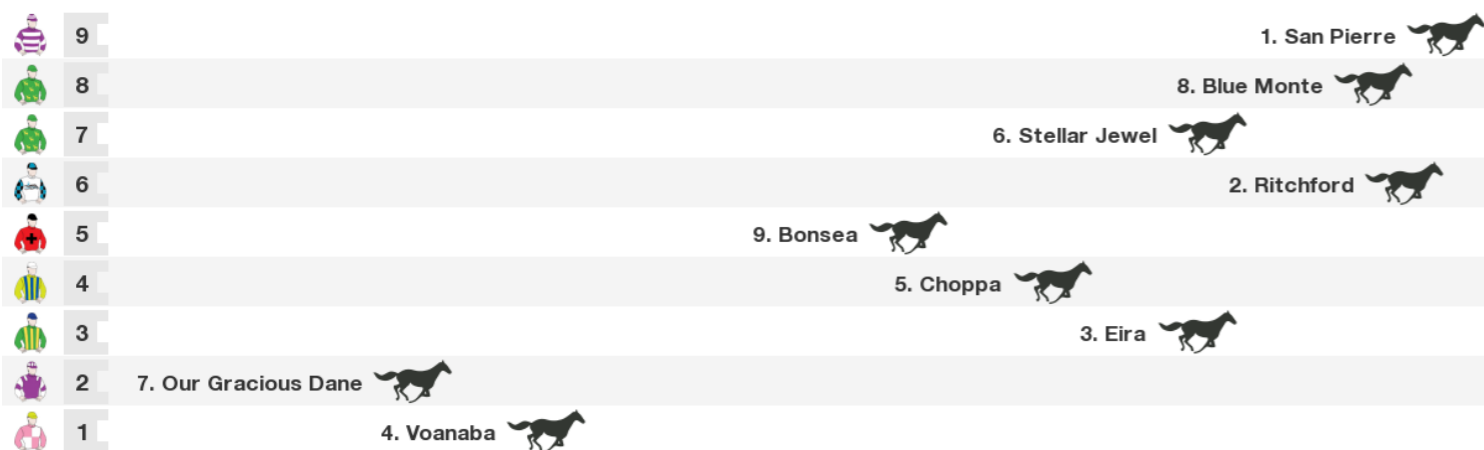

Race 4 THE ZONTA CENTENNIAL BenchMark 58 Handicap 1650m QLD: 2:07 pm

Prize $15,000. 1st $8,300. 2nd $2,700. 3rd $1,350. 4th $725. 5th $425. 6th $300. 7th $300. 8th $300. 9th $300. 10th $300.
Rail: True
Straight: 210m.
Circumference: 1420m.
For: No age restriction. Rating Based. BenchMark 58. No sex restriction. Handicap.

NSW/VIC/TAS: 2:07 pm
NT: 1:37 pm
SA: 1:37 pm
WA: 12:07 pm

Horse	Jockey	Trainer	Last 10	Career	Prize	W%	P%	Bar	Wgt
1. San Pierre	Nathan Fazackerley (a3)	Angela Plumb	79402s2180	8:1-2-0	$21,150	13%	38%	9	59
2. Ritchford	Nathan Day	Anderson Heathcote Racing	10s0851287	42:4-6-6	$83,605	10%	38%	6	58.5
3. Eira (NZ)	Brooke Ainsworth	Harold Norman	9366515270	22:2-2-3	$41,510	9%	32%	3	57.5
4. Voanaba	Jed Hodge (a2)	Greg Cornish	3011431666	49:5-4-9	$66,795	10%	37%	1	57.5
5. Choppa	Cyril Small	George Sitek	5891723458	52:6-4-6	$59,178	12%	31%	4	56.5
6. Stellar Jewel	Minehiko Shimodaira (a2)	Ben Robinson	626943080s	52:2-10-8	$79,665	4%	38%	7	54
7. Our Gracious Dane	Matthew Palmer	Ronald Heilbronn	4675s86598	19:1-2-2	$22,740	5%	26%	2	54
8. Blue Monte	Olivia Pickering (a3)	Ben Robinson	814073s695	30:2-4-1	$38,085	7%	23%	8	54
9. Bonsea	Adam Spinks (a2)	Brian Costello	275s66643s	40:2-1-6	$37,400	5%	23%	5	54

Speedmap: Predicted settling positions after start

Rail position: True

Race Direction →

1 SAN PIERRE

3 year old bay gelding (male)
Sire **Pierro Dam Tempting**
Breeder Stud Consultants Pty Ltd
Owners J'raver (Mgr: R Johnston), A Cole-Sinclair, J D Cole-Sinclair, T J Hollis, A W Harris, Ms I M Hippolite, J D Forsyth & Mrs L N Hemming
Colours Purple, White Hoops, Armbands And Hooped Cap

Trainer **Angela Plumb**
Jockey **Nathan Fazackerley** 59.0kg
Win Range 1300m

Barrier **9**
Prizemoney $21,150
W&P% 13-38

Career 8:1-2-0 12 Mths 9:1-2-0 1st Up 2:0-1-0 2nd Up 2:0-0-0
Firm 0:0-0-0 Good 5:0-1-0 Soft 3:1-1-0 Heavy 0:0-0-0
Jockey 1:0-0-0 Dist 0:0-0-0 Track 0:0-0-0 Trk/Dst 0:0-0-0

Race Details	Track	Jockey	Wgt	Br.	Odds Winner	@800	@400
7 of 9 AQUI Sat 22Jun19 1650m Bm58	Good4	N Fazackerley	59.0	9	$3.20 Ritchford 58.5kg 6.40L 1:41.13	2	2
9 of 14 AQUI Sat 15Jun19 1800m BM62	Good4	R Plumb	57.5	7	$6 Dramatic Moments 57.5kg 7.30L 1:49.33	6	6
4 of 10 AQUI Sat 1Jun19 1800m CL1-SW	Good4	R Plumb	58.5	7	$3.20F Sir Husson 58.5kg 0.50L 1:53.97	3	3
13 of 13 DOOM Sat 11May19 1350m QLD DAY	Good4	C Brown	57.0	12	$201 Vega One 57.0kg 13.55L 1:18.56	3	4
2 of 11 GRAF Mon 29Apr19 1215m CL1	Soft5	R Plumb	59.0	9	$8.50 Fearley 57.5kg 0.15L 1:11.11	2	2

2 RITCHFORD

6 year old bay gelding (male)
Sire **Von Costa de Hero Dam Miss Whytwokay**
Breeder Hill Holme Lodge
Owners C R Bennett, R S Wallace, G W Greedy, R M Worbey, C H Edwards, Mrs J R Holmes, T G Hyland, A Hyland, B D Edlund, R J McIntosh, S J Chamberlain, L P Chew, Ms J H Aldous, A A Dale, D P M Reese, Mrs W A Disbrey, R G Disbrey & Dale & Code 7 Racing (Mgr: G Tunny)
Colours White, Flying Start Syndications Logo, Black And Teal Checked Sleeves, Quartered Cap

Trainer **Anderson Heathcote Racing**
Jockey **Nathan Day** 58.5kg
Win Range 1350m - 1690m

Barrier **6**
Prizemoney $83,605
W&P% 10-38

Career 42:4-6-6 12 Mths 11:2-1-0 1st Up 7:0-1-0 2nd Up 6:0-1-3
Firm 0:0-0-0 Good 34:4-5-5 Soft 4:0-0-1 Heavy 1:0-0-0
Jockey 1:1-0-0 Dist 6:1-0-0 Track 3:1-1-0 Trk/Dst 0:0-0-0

Race Details	Track	Jockey	Wgt	Br.	Odds Winner	@800	@400
1 of 9 AQUI Sat 22Jun19 1650m Bm58	Good4	N Day	58.5	6	$4.00 Ritchford 58.5kg 1.00L 1:41.13	9	5
14 of 15 SUNS Fri 31May19 1400m BM62	Good4	R Wiggins	57.5	7	$15 Savvy Rock 58.0kg 14.15L 1:25.05	1	2
11 of 12 IPSW Fri 18Jan19 1680m 0 - 62	Good4	R Wiggins	58.0	7	$6 Jet Train 56.0kg 26.10L 1:44.21	1	1
8 of 9 DOOM Wed 9Jan19 1630m BM65	Good4	T Harrison	57.0	2	$7.50 High Degree 59.0kg 4.95L 1:38.82	1	1
5 of 5 IPSW Fri 21Dec18 1350m CL4	Good4	T Harrison	54.0	1	$2.50EF Scoutabout 54.0kg 4.80L 1:22.03	5	5

3 EIRA

4 year old bay gelding (male)
Sire **Makfi Dam Irlanda**
Breeder a & R L Burnet, A a T & Mrs C M Jackson
Owners P C Wigham & Mrs C J Wigham
Colours Green And Gold Stripes, Royal Blue Cap

Trainer **Harold Norman**
Jockey **Brooke Ainsworth** 57.5kg
Win Range 1600m - 1650m

Barrier **3**
Prizemoney $41,510
W&P% 9-32

Career 22:2-2-3 12 Mths 17:2-2-1 1st Up 3:0-0-0 2nd Up 3:0-0-1
Firm 0:0-0-0 Good 5:1-0-0 Soft 9:0-0-2 Heavy 3:0-1-0
Jockey 4:0-0-1 Dist 10:2-1-2 Track 2:1-0-0 Trk/Dst 2:1-0-0