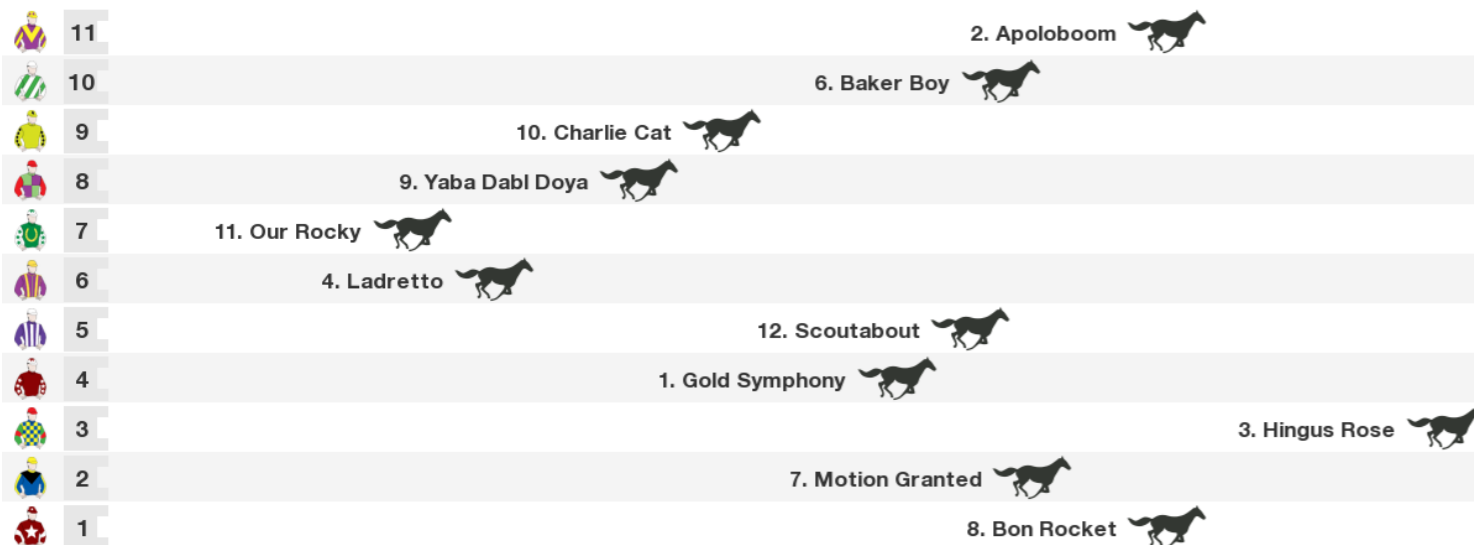

Straight: 210m.

Circumference: 1420m.

For: No age restriction. Rating Based. No class restriction. No sex restriction. Handicap.

Gear Changes: 2. Apoloboom Blinkers again, winkers off again, 4. Ladretto Ear muffs off first time, ear muffs (pre-race only) first time, 6. Baker Boy Blinkers again, 9. Yaba Dabl Doya Winkers again

Speedmap: Predicted settling positions after start

Rail position: True

Race Direction →

13 ZIGALLENE

2 year old chestnut filly (female)
Sire Ghibellines **Dam** Zigalong
Breeder Ms D Duff-Staniland & D R Lawrence
Owners J M Annot, H J Norman, J R Maisey, M S Anttila, Ms J Harvey, I J Ganderton, Mrs T Gamerton, P C Wigham & Mrs C J Wigham
Colours Pink, White Braces, Blue Cap