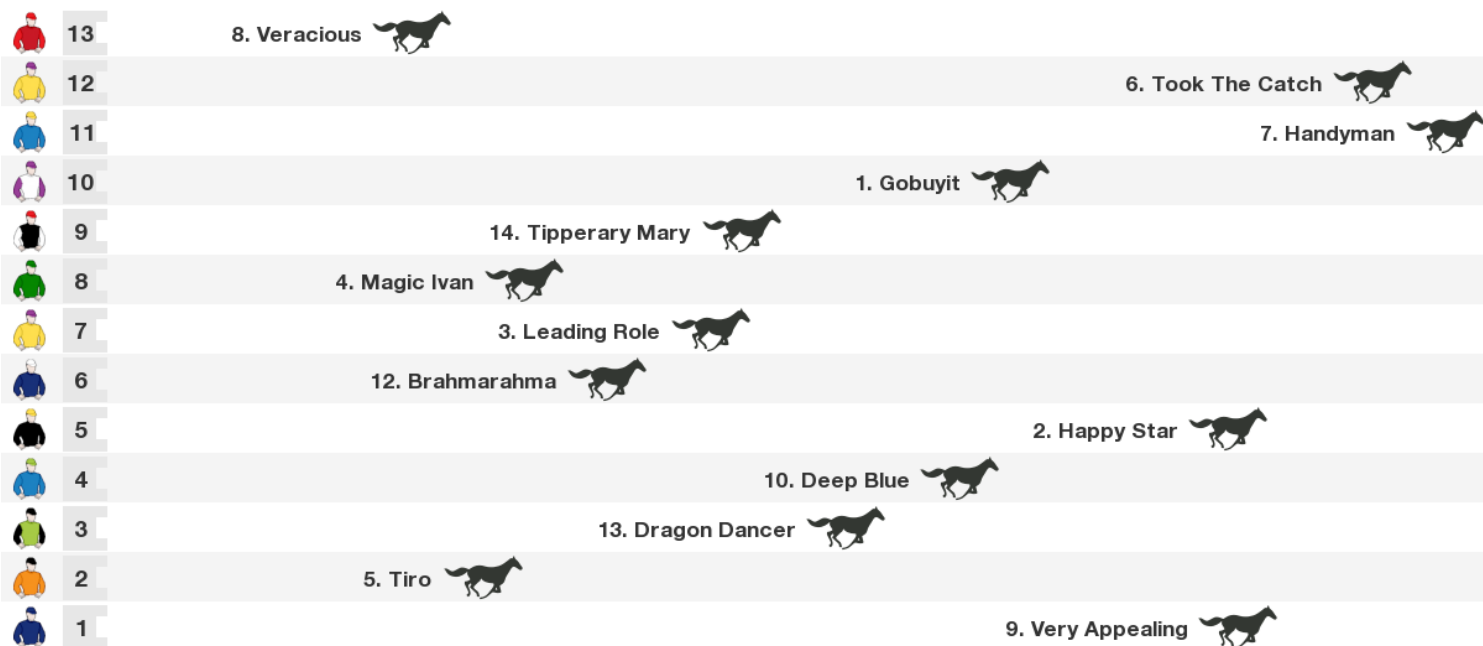

1600m RACE 7 Nelson Pine Industries (Bm65)

Rail position: True

Race Direction →