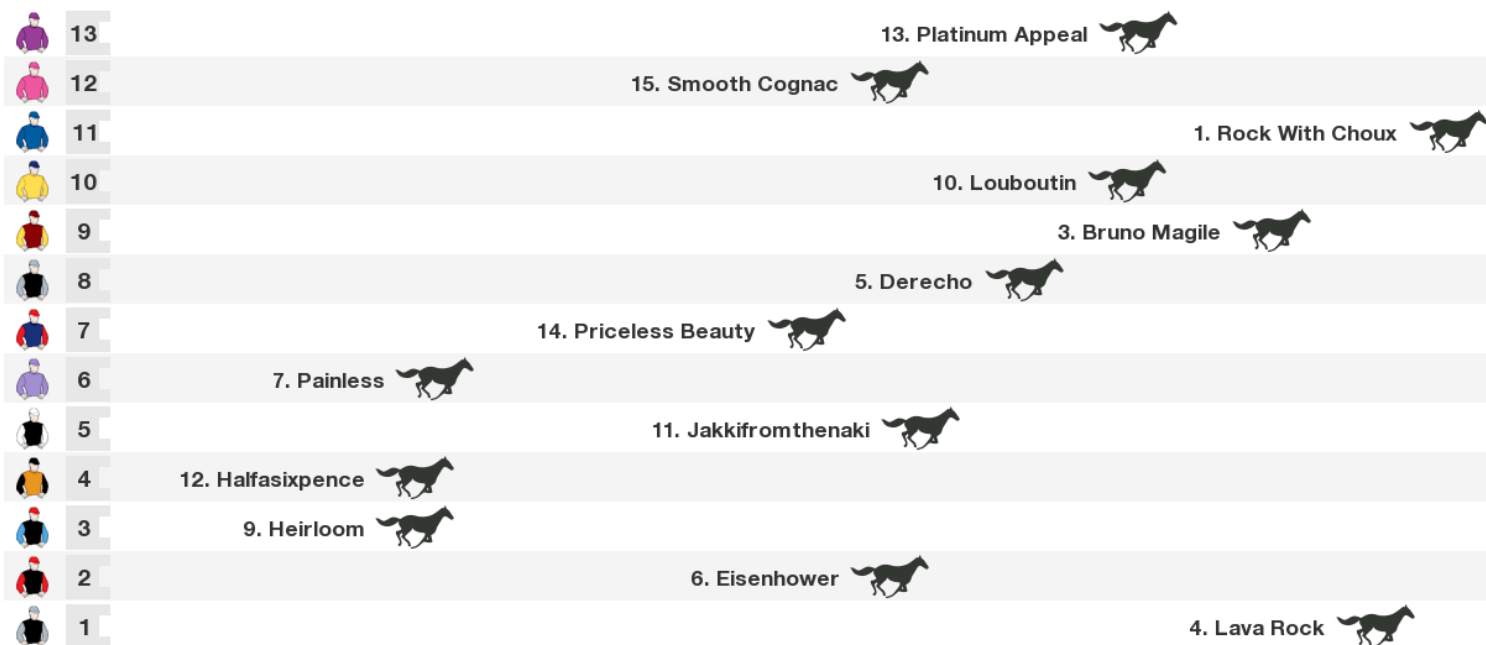

Rail position: True

Race Direction →

1600m RACE 2 Commdives Nz Hwt (Bm72)

Rail position: True

Race Direction →

1600m RACE 3 B Connors Family Clan Mdn

Rail position: True

Race Direction →

1340m RACE 4 Nzb Insurance (Bm65)

Rail position: True

Race Direction →

Race 5 Gudsell Clan (Bm65): Sorry, not enough data to create a speedmap.

Race 6 The Whangaehu O'Learys Mdn: Sorry, not enough data to create a speedmap.