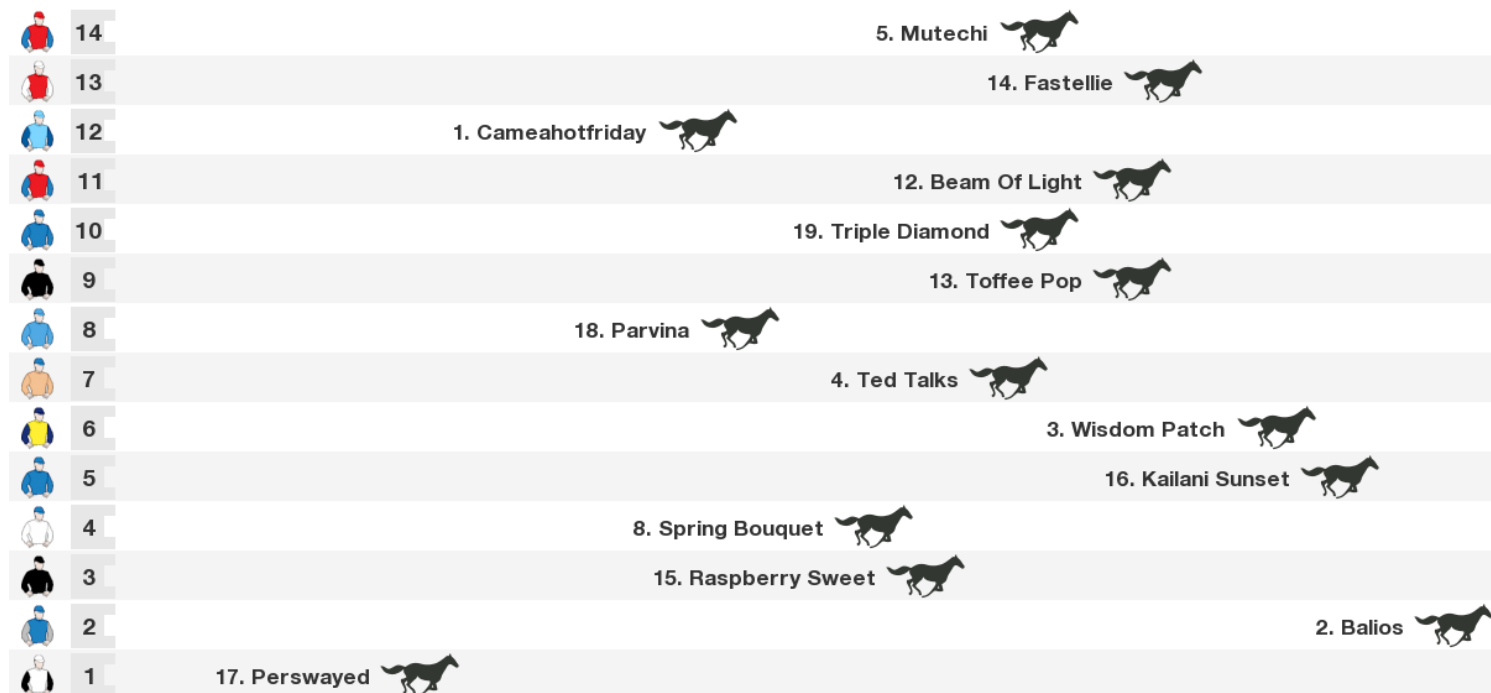

Rail position: Out 5m From 600m To Winning Post, Remainder Out 10m

Race Direction →