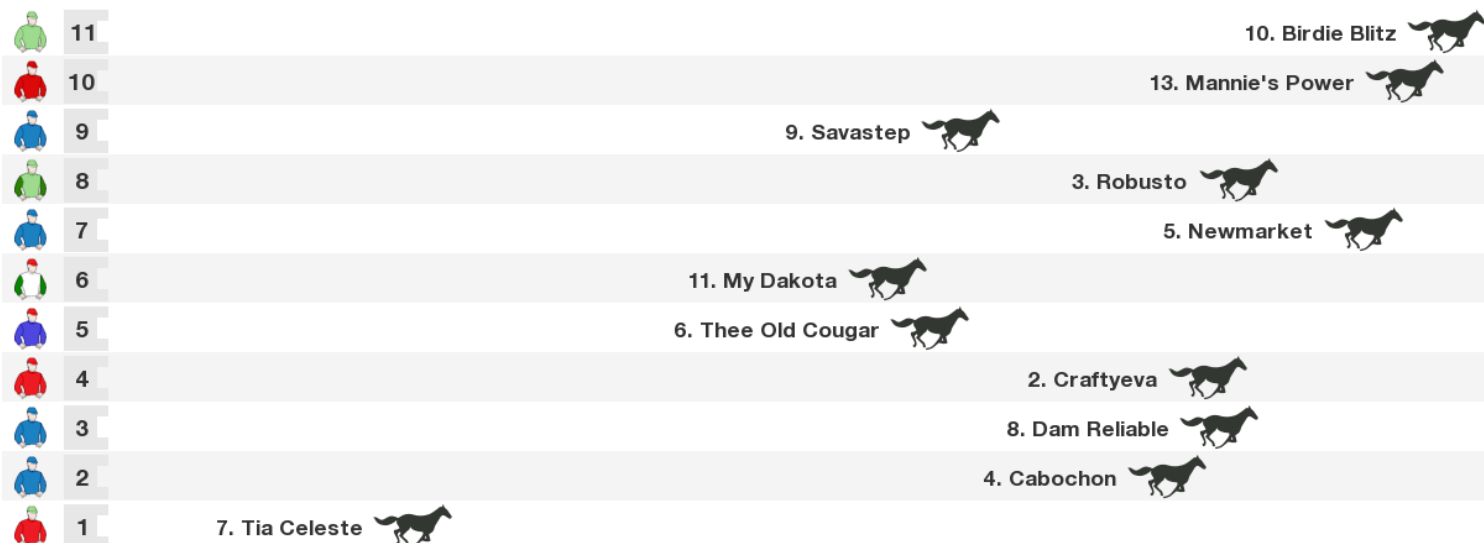

Rail position: Out 5m From 600m To Winning Post, Remainder Out 10m

Race Direction →

Race 2 Kope Turf Bar Mdn: Sorry, not enough data to create a speedmap.

Race 3 Golden Grain Ltd Mdn: Sorry, not enough data to create a speedmap.

Race 4 Hr Fisken & Sons Ltd Mdn: Sorry, not enough data to create a speedmap.

1200m RACE 5 Team Wealleans Mdn

Rail position: Out 5m From 600m To Winning Post, Remainder Out 10m

Race Direction →

1600m RACE 6 Nzb Ins. Pearl Series (Bm65)

Rail position: Out 5m From 600m To Winning Post, Remainder Out 10m

Race Direction →

Race 7 Nzb Insurance Pearl Series Mdn: Sorry, not enough data to create a speedmap.

1600m RACE 8 Nzi/Sweeney Townsend Ins. Mdn