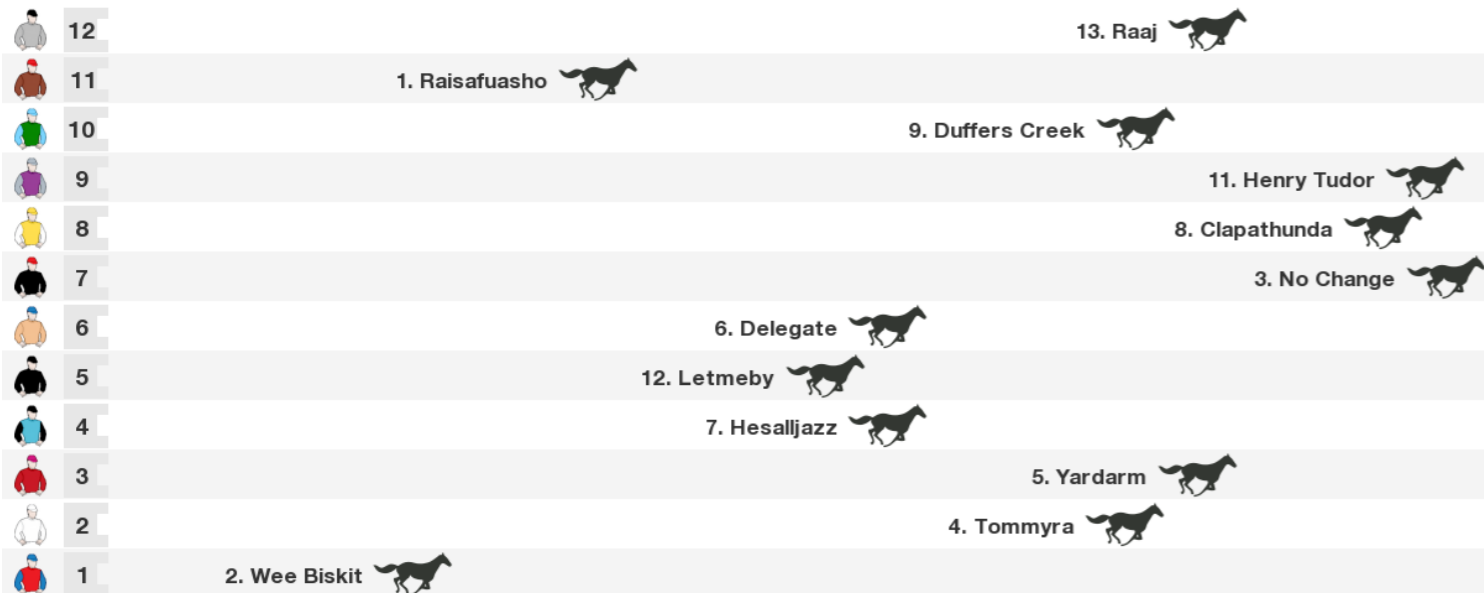

NSW/VIC/TAS: 11:10 am
QLD: 11:10 am
NT: 10:40 am
SA: 10:40 am
WA: 9:10 am

Horse	Jockey	Trainer	Last 10	Career	Prize	W%	P%	Bar	Wgt
1. Raisafuasho (NZ)	Emily Farr	Team Rogerson	x0s66800s5	64:7-9-5	$113,950	11%	33%	12	66.5
2. Wee Biskit (NZ)	Isaac Lupton	Kenneth Duncan	x0s69x939	54:6-5-8	$230,940	11%	35%	1	65.5
3. No Change (NZ)	Aaron Kuru	P & C Nelson & McDougal	x501s31324	68:11-11-7	$186,635	16%	43%	8	65
4. Tommyra (NZ)	Shaun Phelan	T G Autridge	133557507s	44:6-2-10	$88,700	14%	41%	3	65
5. Yardarm (NZ)	Jonathan Riddell	Mark Brooks	xxs22x4532	14:1-4-1	$123,550	7%	43%	4	65
6. Delegate (NZ)	Mathew Gillies	S & E Clotworthy	3200800s54	38:4-4-2	$52,350	11%	26%	7	65
7. Hesalljazz (NZ)	L Douglas	Stephen Ralph	x828s16044	53:7-2-5	$90,850	13%	26%	5	65
8. Clapathunda (NZ)	Buddy Lammas	Shelley Houston	x890s90170	52:6-1-2	$53,410	12%	17%	9	65
9. Duffers Creek (NZ)	Shaun Fannin	Kevin Myers	x5133s8656	75:14-11-13	$280,587	19%	51%	11	65
10. Woodsman (NZ)	Michael Roustoby	Tony Gillies	1079s82691	56:9-3-5	$167,200	16%	30%	SCRATCHED	
11. Henry Tudor (NZ)	James Seivwright	Samantha Logan	x054s18322	48:5-6-2	$54,825	10%	27%	10	65
12. Letmeby (NZ)	Will Gordon	G & G Richardson & Parker	2075s77105	63:10-3-4	$118,886	16%	27%	6	65
13. Raaj (NZ)	Hamish Mc Neill	Lesley Munro	x67535s953	59:4-4-6	$40,077	7%	24%	13	65

Speedmap: Predicted settling positions after start

Rail position: Out 10m From 1000m To 400m, Remainder Out 7.5m

Race Direction →

Race 7 McGregor Grant Stpl 4150m

NZ: 2:55 pm

Rail: Out 10m From 1000m To 400m, Remainder Out 7.5m
For: Steeple. Eligible Riders Cannot Claim. Handicap.

NSW/VIC/TAS: 12:55 pm
QLD: 12:55 pm
NT: 12:25 pm
SA: 12:25 pm
WA: 10:55 am

Horse	Jockey	Trainer	Last 10	Career	Prize	W%	P%	Bar	Wgt
1. Chocolate Fish (NZ)	Shaun Phelan	Shane Brown	x89s132236	27:2-4-4	$130,563	7%	37%	10	67.5
2. Max (NZ)	Isaac Lupton	Raymond Connors	164s6511s1	25:6-4-1	$88,425	24%	44%	1	67
3. Thenamesbond (NZ)	James Seivwright	Stephen Ralph	x7x0sx863x	84:14-6-6	$265,625	17%	31%	3	65
4. Perry Mason (NZ)	Aaron Kuru	P & C Nelson & McDougal	2769s21121	52:8-9-2	$139,550	15%	37%	9	65
5. The Arabian Duke (NZ)	Emily Farr	Karyn McQuade	x4257s1251	56:4-10-6	$77,655	7%	36%	8	65
6. Gagarin (NZ)	Mathew Gillies	Kevin Myers	x2243s6xx1	58:8-9-6	$225,550	14%	40%	5	65
7. Joking (NZ)	Gary Walsh	P D Stewart	xx8s72640s	41:5-5-2	$78,315	12%	29%	7	65
8. Magic Wonder (NZ)	Buddy Lammas	J L Rathbone	x5586s11s0	28:4-0-1	$33,950	14%	18%	4	65
9. Highly Likely (NZ)	Shaun Fannin	Kevin Myers	x030s534x6	46:5-5-5	$59,995	11%	33%	11	65
10. Lacustre (NZ)	Will Gordon	Samantha Logan	3536s34352	30:3-7-3	$37,915	10%	43%	2	65
11. Kings Kite (NZ)	Stephan Karnicnik	S C Beatson	x0s686999s	38:1-2-5	$21,450	3%	21%	6	65