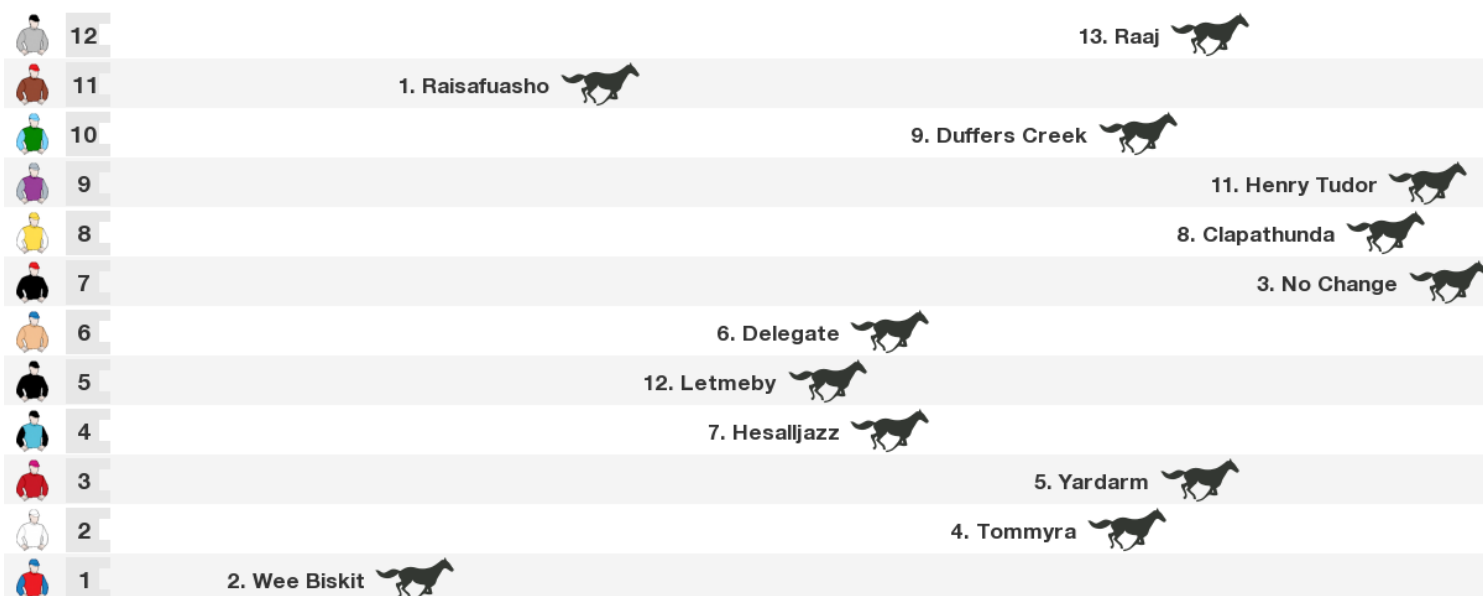

For: Hurdle. Eligible Riders Cannot Claim. Handicap.

NSW/VIC/TAS: 11:10 am

QLD: 11:10 am

NT: 10:40 am

SA: 10:40 am

WA: 9:10 am

Horse	Jockey	Trainer	Last 10	Career	Prize	W%	P%	Bar	Wgt
1. Raisafuasho (NZ)	Emily Farr	Team Rogerson	x0s66800s5	64:7-9-5	$113,950	11%	33%	12	66.5
2. Wee Biskit (NZ)	Isaac Lupton	Kenneth Duncan	x0sx69x939	54:6-5-8	$230,940	11%	35%	1	65.5
3. No Change (NZ)	Aaron Kuru	P & C Nelson & McDougal	x501s31324	68:11-11-7	$186,635	16%	43%	8	65
4. Tommyra (NZ)	Shaun Phelan	T G Autridge	133557507s	44:6-2-10	$88,700	14%	41%	3	65
5. Yardarm (NZ)	Jonathan Riddell	Mark Brooks	xxs22x4532	14:1-4-1	$123,550	7%	43%	4	65
6. Delegate (NZ)	Mathew Gillies	S & E Clotworthy	3200800s54	38:4-4-2	$52,350	11%	26%	7	65
7. Hesalljazz (NZ)	L Douglas	Stephen Ralph	x828s16044	53:7-2-5	$90,850	13%	26%	5	65
8. Clapathunda (NZ)	Buddy Lammas	Shelley Houston	x890s90170	52:6-1-2	$53,410	12%	17%	9	65
9. Duffers Creek (NZ)	Shaun Fannin	Kevin Myers	x5133s8656	75:14-11-13	$280,587	19%	51%	11	65
10. Woodsman (NZ)	Michael Roustoby	Tony Gillies	1079s82691	56:9-3-5	$167,200	16%	30%		SCRATCHED
11. Henry Tudor (NZ)	James Seivwright	Samantha Logan	x054s18322	48:5-6-2	$54,825	10%	27%	10	65
12. Letmeby (NZ)	Will Gordon	G & G Richardson & Parker	2075s77105	63:10-3-4	$118,886	16%	27%	6	65
13. Raaj (NZ)	Hamish Mc Neill	Lesley Munro	x67535s953	59:4-4-6	$40,077	7%	24%	13	65

Speedmap: Predicted settling positions after start

Rail position: Out 10m From 1000m To 400m, Remainder Out 7.5m

Race Direction →