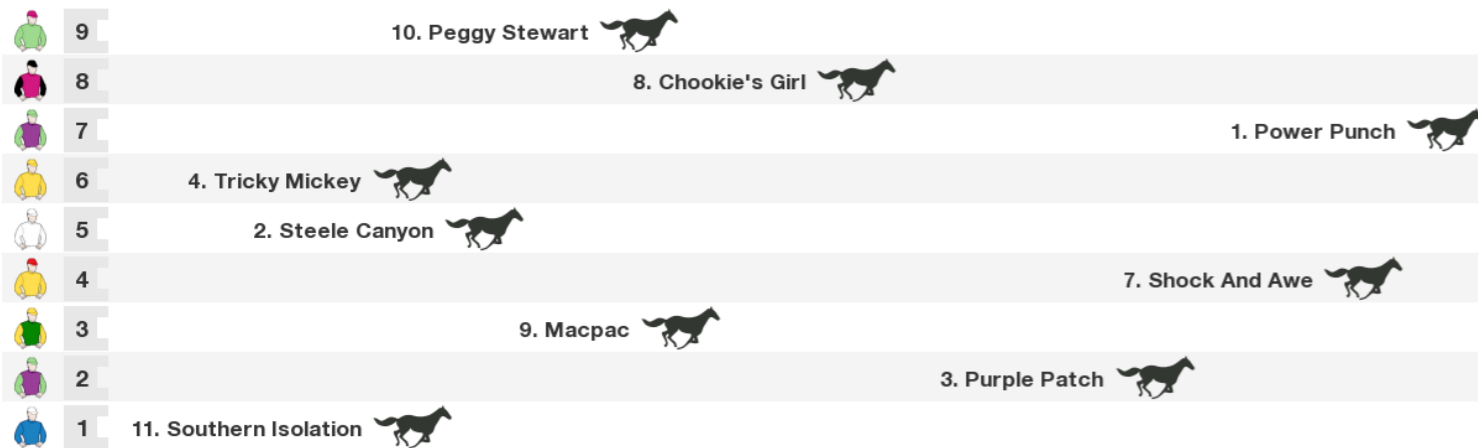

Race 4 Diamond Syndicate Mdn 2200m

NZ: 2:00 pm

Rail: True
For: 3yo+. Maiden. Apprentices Can Claim. Set Weight With Allowances.

NSW/VIC/TAS: 12:00 pm
QLD: 12:00 pm
NT: 11:30 am
SA: 11:30 am
WA: 10:00 am

Horse	Jockey	Trainer	Last 10	Career	Prize	W%	P%	Bar	Wgt
1. Power Punch (NZ)	Choon K Kwo (a3)	Greg Wright	x4352787s9	13:0-1-1	$3,750	0%	15%	9	58.5
2. Steele Canyon (NZ)	Brett Murray (a2)	Danny M Crozier	x27s409	5:0-1-0	$2,500	0%	20%	6	58.5
3. Purple Patch (NZ)	Kavish Chowdhory (a3)	Greg Wright	x5s0	2:0-0-0	$250	0%	0%	3	58.5
4. Tricky Mickey (NZ)	Chris Johnson	John Phillips	x0	1:0-0-0	$0	0%	0%	8	58.5
5. Wentworth (NZ)	Daniel Bothamley	N & L Callaway	0s0968s722	29:0-6-3	$15,375	0%	31%		SCRATCHED
6. Sulu Sea (NZ)	Sarayu Saejorhor	D & K Champion & Murphy	2935369s7	8:0-1-2	$6,250	0%	38%		SCRATCHED
7. Shock And Awe (NZ)	Rahul Beeharry (a3)	H B Tapper	x6534335s7	12:0-0-3	$4,000	0%	25%	5	56.5
8. Chookie's Girl (NZ)	Jacob Lowry	B & S Anderton	1434	3:0-0-1	$2,000	0%	33%	10	56.5
9. Macpac (NZ)	Tanya Jonker (a2)	M E Forde	334986s022	18:0-2-2	$9,500	0%	22%	4	56.5
10. Peggy Stewart (NZ)	Bb Hong (a3)	Craig Graham	260s79s063	14:0-0-1	$1,500	0%	7%	11	56.5
11. Southern Isolation (NZ)	Terry Moseley	Amber Hoffman	x	0:0-0-0	$0	0%	0%	2	56.5

Speedmap: Predicted settling positions after start

Rail position: True

Race Direction →

12 OB LA DEE

4 year old b mare (female)
Sire Gallant Guru **Dam** Cee Gee Jay
Owners Miss C Anderton & Mrs L M Lowry
Colours Emerald Green, Gold Stars & Armbands, Emerald Green & Gold Quartered Cap

Trainer B & S Anderton
Jockey Jacob Lowry 57.5kg
Win Range -

Barrier 9
Prizemoney $0
W&P% 0-0

Career 1:0-0-0 **12 Mths** 2:0-0-0 **1st Up** 1:0-0-0 **2nd Up** 0:0-0-0
Firm 0:0-0-0 **Good** 0:0-0-0 **Soft** 1:0-0-0 **Heavy** 0:0-0-0
Jockey 1:0-0-0 **Dist** 1:0-0-0 **Track** 1:0-0-0 **Trk/Dst** 1:0-0-0

Race Details

UPL of 9 WING Sun 2Jun19 1400m
10 of 14 WING Fri 24May19 1400m Mdn

Track Heavy11 **Jockey** J Lowry **Wgt** 57.5 **Br.** 9
Soft C Campbell 54.5 3 35.50 Malawi 57.5kg 10.50L 1:31.42