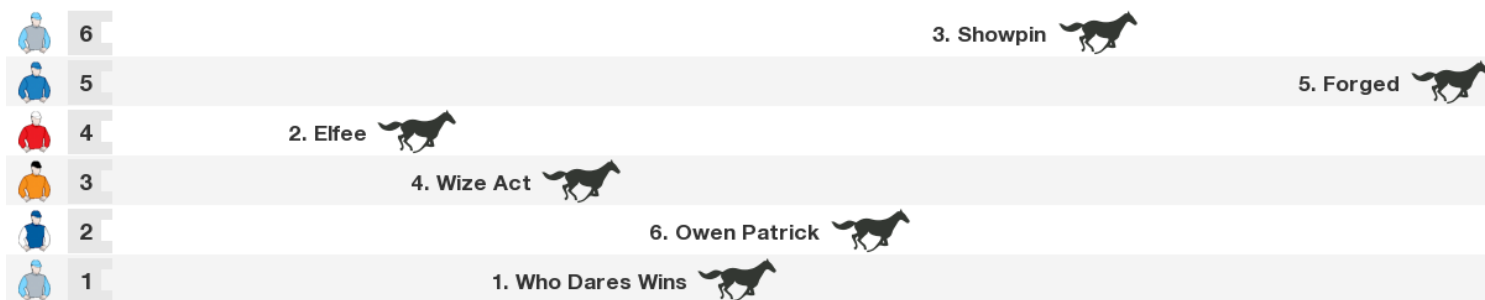

Speedmap: Predicted settling positions after start

Rail position: Out 8m

Race Direction →

1 WHO DARES WINS

6 year old br gelding (male)

Sire Iffraaj Dam Wee Tipple

Owners J & D Lory, G Dawson, L Power, P Ross, N Sikma, C & K Norton-Taylor, B Fuller, B Hollands, S Rush, B Agnew, M & S Wells, L Allan, A Tallott & S Cunningham