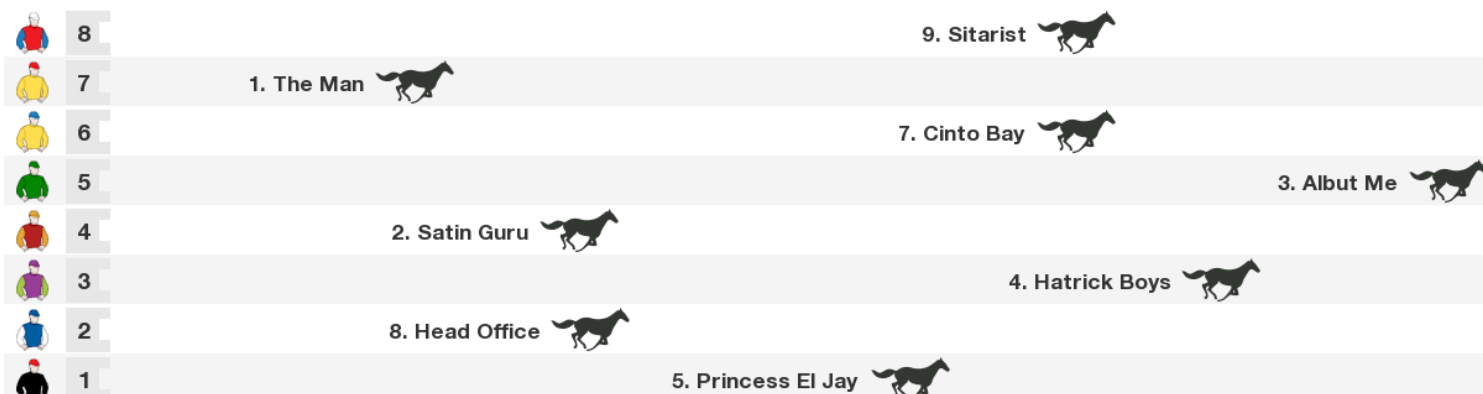

Speedmap: Predicted settling positions after start

Rail position: Out 8m

Race Direction →

1 THE MAN

7 year old b/br gelding (male)
Sire Gallant Guru **Dam** Auntie
Owners Mrs J, Mrs K, M P & P O'Malley & J Ruddle
Colours Gold, Red Spots, Red & Gold Quartered Cap