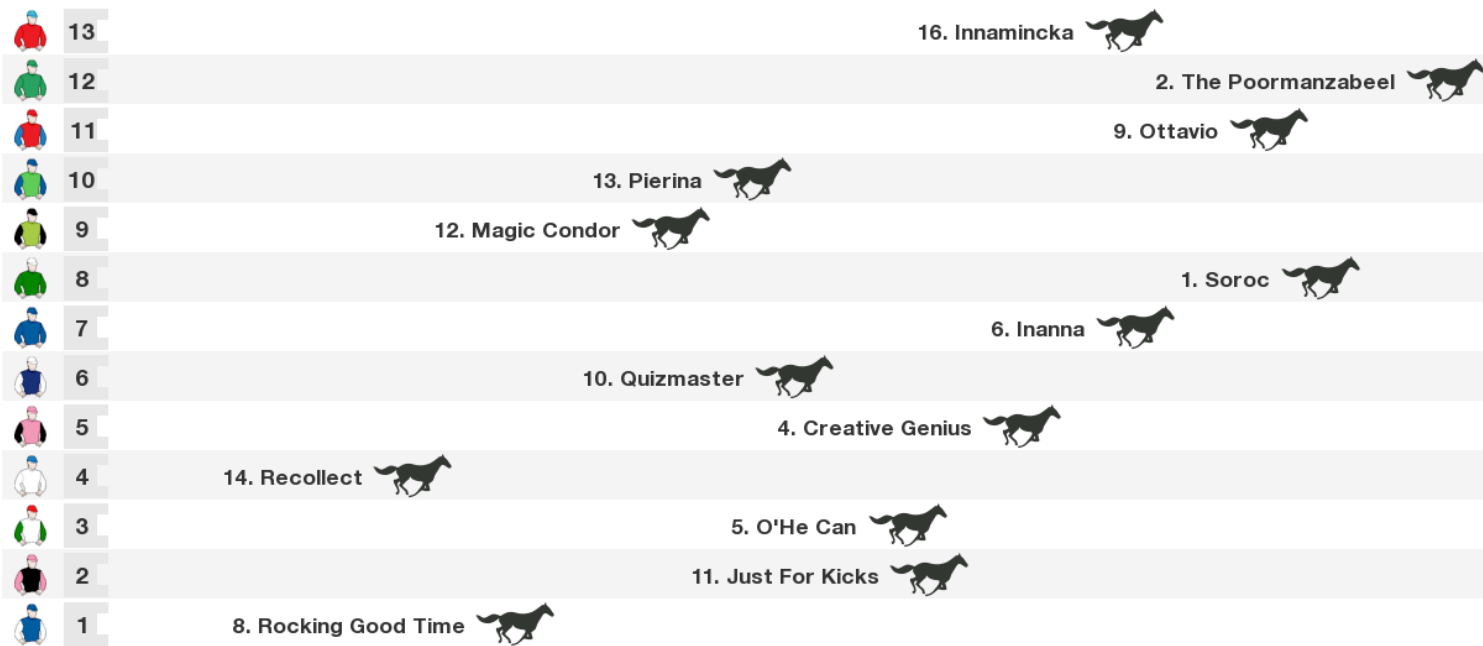

Speedmap: Predicted settling positions after start

6 PERSISTENCE

3 year old b gelding (male)
Sire Ekraar Dam El Bimbo
Owners B W McDonald
Colours Magenta, Gold Sleeves, White Crossed Sashes & Armbands, Gold Cap

Trainer **Mark Brooks**
Jockey **Mathew Gillies** 68.0kg
Win Range -

Barrier **7**
Prizemoney $0
W&P% 0-0

Career 3:0-0-0 12 Mths 4:0-0-0 1st Up 2:0-0-0 2nd Up 1:0-0-0
Firm 0:0-0-0 Good 1:0-0-0 Soft 2:0-0-0 Heavy 0:0-0-0
Jockey 1:0-0-0 Dist 0:0-0-0 Track 2:0-0-0 Trk/Dst 0:0-0-0

Race Details

UPL of	PUKE	Thu 23May19	1600m	Track	Jockey	Wgt	Br.	Winner
14				Soft7	M Gillies	68.0	7	Lady Day 66.0kg L
7 of 12	PUKE	Fri 3May19	1400m Mdn	Soft	D Mansour	57.5	3	10.10 Looks Like 53.5kg 4.70L 1:25.69
11 of 13	RUAK	Fri 16Nov18	1400m Mdn	Good	S Collett	57.0	11	8.10 Gwendoline Rose 55.0kg 7.60L 1:24.46
6 of 12	PUKE	Fri 26Oct18	1200m Mdn	Soft	S Collett	57.5	12	19.90 Contrary Mary 55.5kg 4.30L 1:11.96

7 OUR CRAFTSMAN

4 year old gr gelding (male)
Sire Mastercraftsman Dam Paulette
Owners C I Goodwin, Mrs D & Ian Gore
Colours White, Emerald Green Shamrock, Hooped Sleeves, Red Cap With White Pompom

Trainer **K & G Opie**
Jockey **Emily Farr** 68.0kg
Win Range -

Barrier **9**
Prizemoney $2,000
W&P% 0-25

Career 8:0-0-2 12 Mths 9:0-0-2 1st Up 2:0-0-1 2nd Up 2:0-0-0
Firm 0:0-0-0 Good 2:0-0-0 Soft 5:0-0-2 Heavy 1:0-0-0
Jockey 1:0-0-0 Dist 2:0-0-0 Track 0:0-0-0 Trk/Dst 0:0-0-0

Race Details

UPL of	PUKE	Thu 23May19	1600m	Track	Jockey	Wgt	Br.	Winner
14				Soft7	E Farr	68.0	9	Lady Day 66.0kg L
7 of 12	ARAW	Mon 22Apr19	1400m Mdn	Heavy	A Calder	58.5	11	10.00 Helena Baby 58.5kg 17.10L 1:27.72
10 of 14	TEAR	Sat 6Apr19	1200m Mdn	Soft	A Calder	58.5	12	17.70 Ginger King 58.0kg 5.90L 1:10.77
14 of 16	ELLE	Sun 13Jan19	1600m Mdn	Good	A Calder	58.5	16	19.70 Sword In Stone 57.0kg 9.40L 1:35.71
7 of 14	TEAR	Thu 3Jan19	1600m Mdn	Good	M M Nab	58.5	13	6.10 Fazioli 57.0kg 5.40L 1:38.16

8 THANK GOD

4 year old gr/b gelding (male)
Sire Guillotine Dam Ashanti
Owners J Higgins & Miss P D Miller
Colours Royal Blue, Scarlet, Black & White Stylised Logo (B&F), Royal Blue Sleeves With Scarlet, Black & White Stars & Scarlet Stylised Cap

Trainer **Finbarr Leahy**
Jockey **Hamish Mc Neill** 68.0kg
Win Range -

Barrier **11**
Prizemoney $0
W&P% 0-0

Career 1:0-0-0 12 Mths 2:0-0-0 1st Up 1:0-0-0 2nd Up 0:0-0-0
Firm 0:0-0-0 Good 0:0-0-0 Soft 0:0-0-0 Heavy 1:0-0-0
Jockey 1:0-0-0 Dist 0:0-0-0 Track 0:0-0-0 Trk/Dst 0:0-0-0

Race Details

UPL of	PUKE	Thu 23May19	1600m	Track	Jockey	Wgt	Br.	Winner
14				Soft7	H M Neill	68.0	11	Lady Day 66.0kg L
8 of 11	TEAR	Wed 18Jul18	1200m Mdn	Heavy	R Norvall	57.5	1	18.30 Tin Soldier 57.5kg 11.90L 1:18.21

9 VILLA NINE

4 year old ch gelding (male)
Sire Zed Dam Vaguely Jet
Owners J & P J Brosnan
Colours Red, White Band & Arm Bands, Light Blue Sleeves & Cap

Trainer **P & J Brosnan**
Jockey **Buddy Lammas** 68.0kg
Win Range -

Barrier **13**
Prizemoney $0
W&P% 0-0

Career 2:0-0-0 12 Mths 3:0-0-0 1st Up 2:0-0-0 2nd Up 0:0-0-0
Firm 0:0-0-0 Good 1:0-0-0 Soft 1:0-0-0 Heavy 0:0-0-0
Jockey 1:0-0-0 Dist 1:0-0-0 Track 0:0-0-0 Trk/Dst 0:0-0-0

Race Details