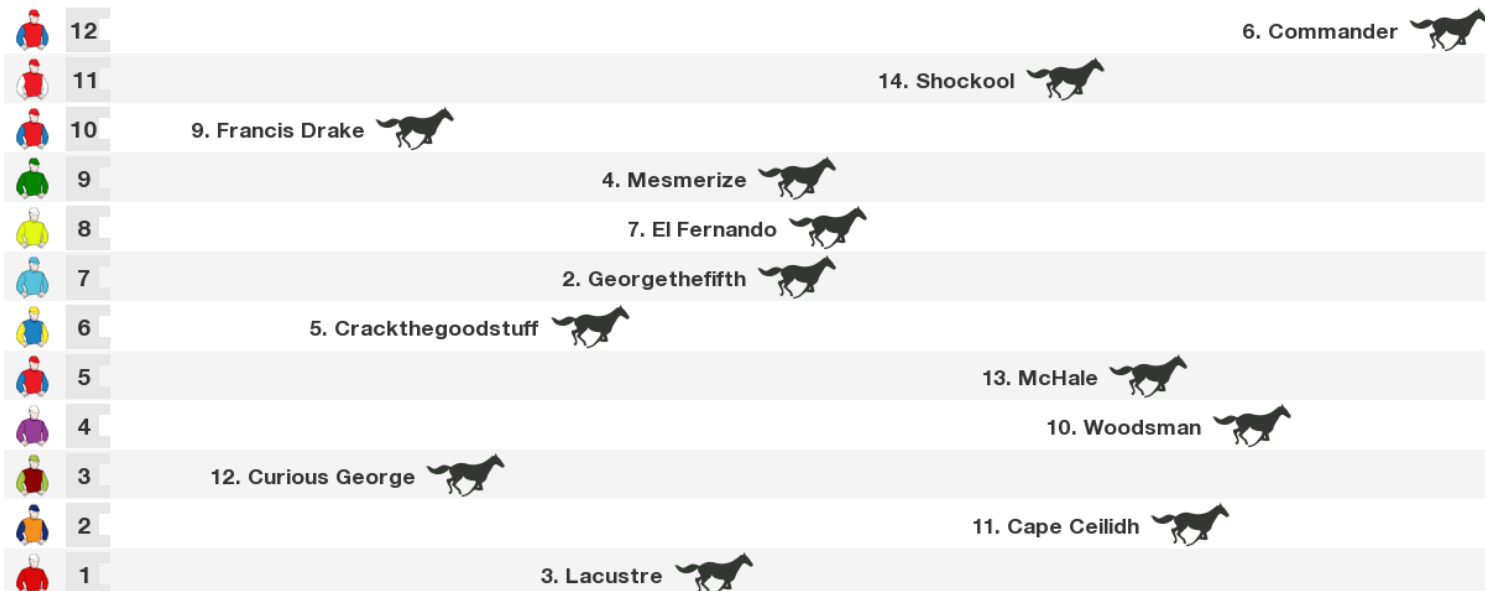

2800m RACE 2 Garrards Horse/Hound Mdn Hrdl

Rail position: Out 6m

Race Direction →