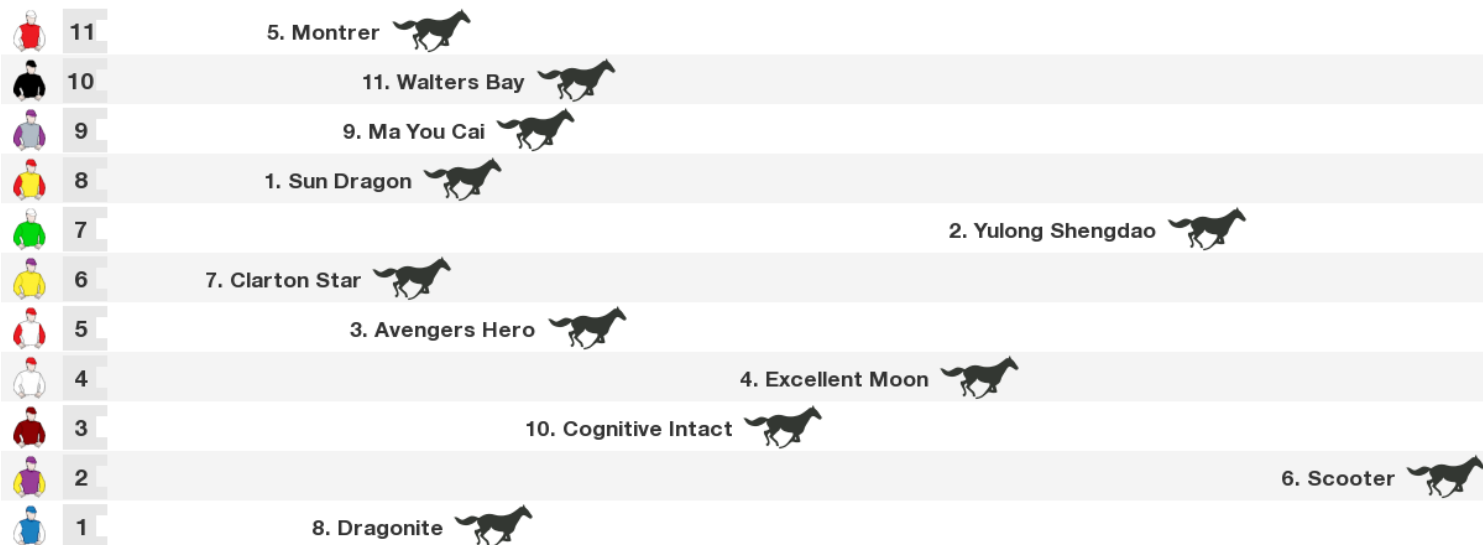

1700m RACE 4 Hcp (C5)

Rail position:

Race Direction →

Race 5 Mdn: Sorry, not enough data to create a speedmap.