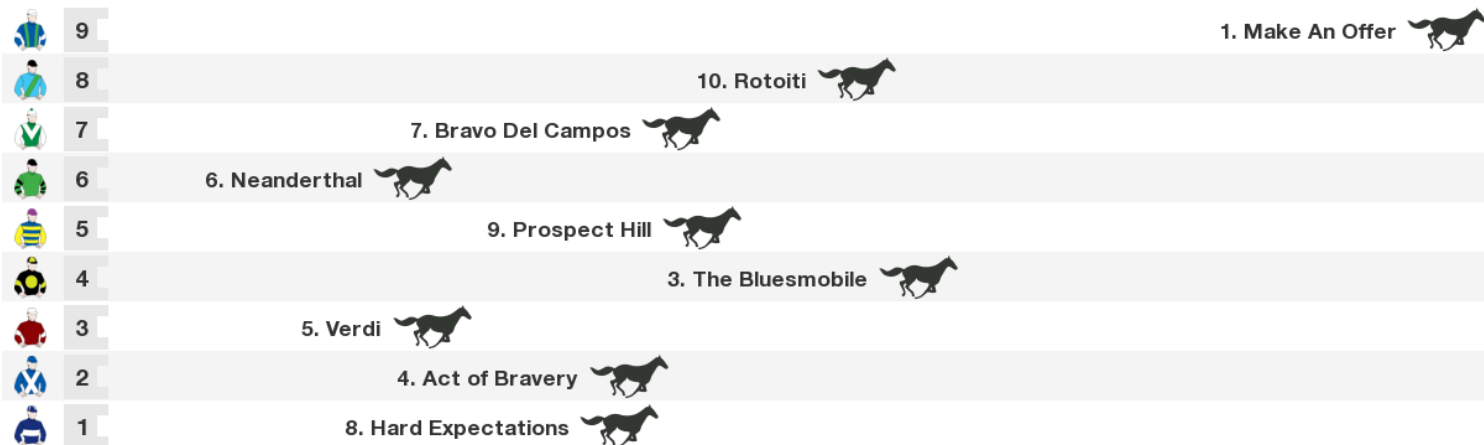

Goulburn Speedmaps

Friday 17th May 2019

1300m RACE 1 STORAGE KING GOULBURN F&M MAIDEN HANDICAP

Rail position: +3m Entire

Race Direction →

1300m RACE 2 PURE IMAGE SIGNS CG&E MAIDEN HANDICAP

Rail position: +3m Entire

Rail position: +3m Entire

Race Direction →

1000m RACE 4 REVOLUTION PRINT COUNTRY ONLY MAIDEN PLATE

	14		8. Hasty Minx 
	13	5. Danetree Belle 	
	12	14. The Deepest Secret 	
	11		6. Fabulous Fran 
	10	2. Rhode Island 	
	9		1. One More Tipple 
	8	16. Dougalugs 	
	7		9. No No Ninette 
	6		12. Pisa My Heart 
	5	15. Intrepid Angel 	
	4	4. Zero Alfa 	
	3		11. Pippin 
	2	7. Foxy Jan 	
	1	3. Silent Halo 	