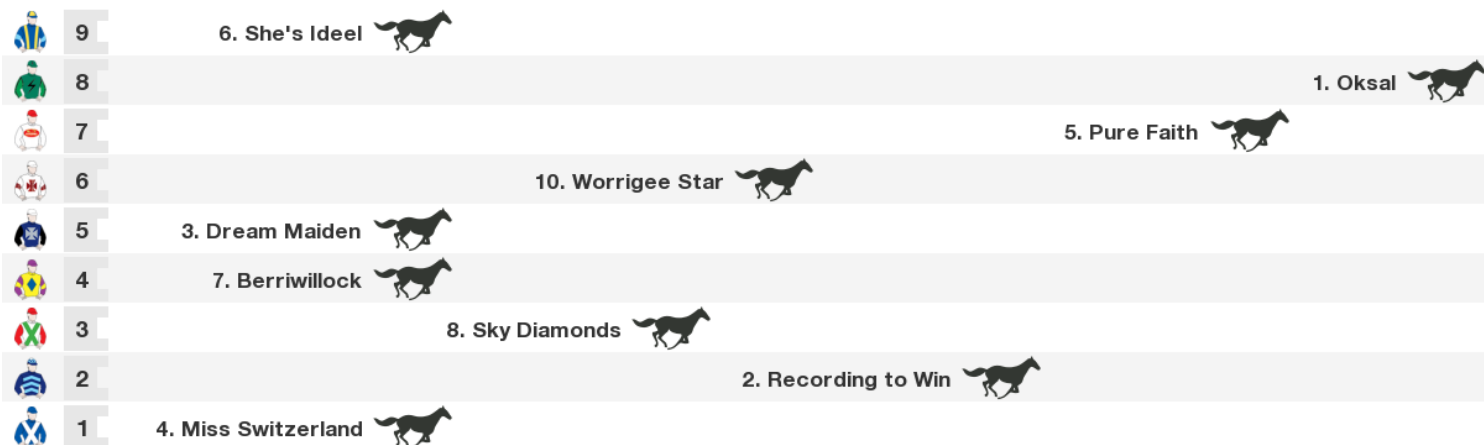

Goulburn Speedmaps

Friday 17th May 2019

1300m RACE 1 STORAGE KING GOULBURN F&M MAIDEN HANDICAP

Rail position: +3m Entire

Race Direction →

1300m RACE 2 PURE IMAGE SIGNS CG&E MAIDEN HANDICAP

Rail position: +3m Entire

Race Direction →

1300m RACE 3 RANDWICK & STHN H'LANDS EQUINE CENTRES BENCHMARK 66 HANDICAP

	7		3. Emerald Fortune 
	6	8. Friskee One 	
	5		2. Art of Dance 
	4	1. Your Witness 	
	3		7. Dreaming of Biscay 
	2	6. Peranto 	
	1		5. The Soloist 

Rail position: +3m Entire

Race Direction →

1000m RACE 4 REVOLUTION PRINT COUNTRY ONLY MAIDEN PLATE

	14		8. Hasty Minx 
	13	5. Danetree Belle 	
	12	14. The Deepest Secret 	
	11		6. Fabulous Fran 
	10	2. Rhode Island 	
	9		1. One More Tipple 
	8	16. Dougalugs 	
	7		9. No No Ninette 
	6		12. Pisa My Heart 
	5	15. Intrepid Angel 	
	4	4. Zero Alfa 	
	3		11. Pippin 
	2	7. Foxy Jan 	
	1	3. Silent Halo 	