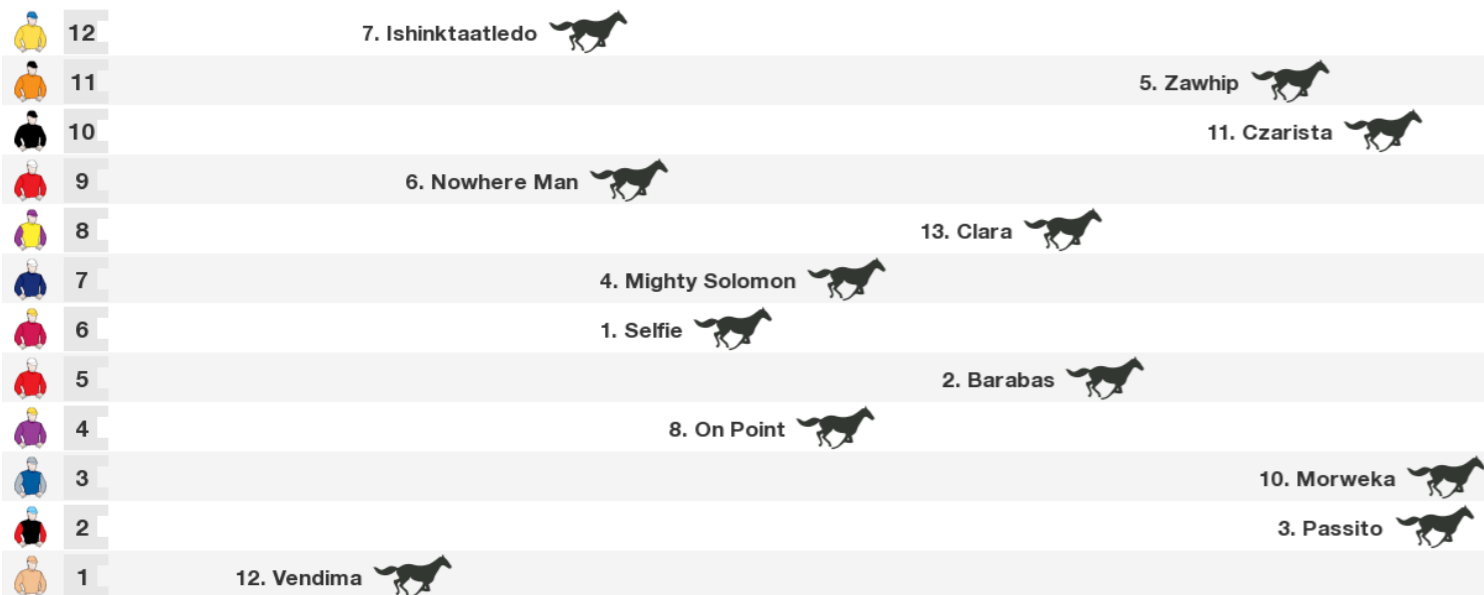

NZ: 12:44 pm

Rail: True
For: Benchmark 82. Apprentices Can Claim. Handicap.

NSW/VIC/TAS: 10:44 am
QLD: 10:44 am
NT: 10:14 am
SA: 10:14 am
WA: 8:44 am

Horse	Jockey	Trainer	Last 10	Career	Prize	W%	P%	Bar	Wgt
1. Selfie (NZ)	Robert Hannam	Aaron J Taylor	xs56s80344	33:3-7-6	$280,635	9%	48%	6	59
2. Barabas (NZ)	Kavish Chowdhury (a3)	M & M Pitman	x015512275	33:5-8-3	$97,850	15%	48%	5	58.5
3. Passito (NZ)	Leah Hemi	Steven Prince	x203535306	32:5-6-5	$98,925	16%	50%	2	58
4. Mighty Solomon (NZ)	Johnathan Parkes	Andrew J Carston	xs8094s520	43:7-8-3	$239,321	16%	42%	7	58
5. Zawhip (NZ)	Bb Hong (a3)	B & R Wilson	x06s769s92	28:5-6-1	$100,362	18%	43%	12	57.5
6. Nowhere Man (NZ)	Dylan Turner	M & M Pitman	x032824301	49:5-12-6	$132,410	10%	47%	9	57.5
7. Ishinkaatledo (NZ)	Jason Laking	L & R Didham	x86s41s312	24:5-2-2	$85,000	21%	38%	13	56.5
8. On Point (NZ)	Terry Moseley	Lance Robinson	34s1812131	16:5-2-2	$56,000	31%	56%	4	56.5
9. Feelin The Love (NZ)	Tanya Jonker (a2)	Bradley K McDonald	3574044556	52:8-6-3	$219,153	15%	33%		SCRATCHED
10. Morweka (NZ)	Lisa Allpress	Terri Rae	1s172212s2	18:3-8-0	$58,625	17%	61%	3	54.5
11. Czarista (NZ)	Tina Comignaghi (a1)	M J Harris	x013176026	53:4-10-8	$95,425	8%	42%	11	54
12. Vendima	Doni Prastiyou	Neill Ridley	276016s111	13:4-0-1	$53,560	31%	38%	1	54
13. Clara (NZ)	Chris Johnson	Terri Rae	x1213s0313	13:3-1-5	$28,375	23%	69%	8	54

Speedmap: Predicted settling positions after start

Rail position: True

Race Direction →

1 SHOWPIN

5 year old br gelding (male)
Sire Pins Dam Show Dame
Owners Deb Kingsland, April & Graham Sands, Donald & Cathy Christie, Raewyn Taylor, Penny, Tim & Lewis Allan, Grant Clucas, Hamish Milner, David Boyce, Mike Allfrey, P & N Kaisa, Andrew McLeod & Katherine Dixon-Scully
Colours Silver Grey, Light Blue Chevrons, Striped Sleeves, Quartered Cap

Trainer T & L Prendergast
Jockey Tina Comignaghi 59.5kg
Win Range 1200m - 1600m
Barrier 10
Prizemoney $83,335
W&P% 17-42

Race Details				Track	Jockey	Wgt	Br.	Winner
UPL of 12	RICC	Sat 4May19	1600m	Soft7	T Comignaghi	59.5	10	Pinup Coup 54.0kg L
1 of 10	WING	Mon 25Mar19	1600m Open	Soft	S Wynne	54.0	9	4.00 Showpin 54.0kg 0.20L 1:40.01
1 of 14	WING	Sat 2Mar19	1600m BM72	Good	T Comignaghi	57.5	13	6.00 Showpin 57.5kg 1.50L 1:36.28
2 of 8	RICC	Thu 14Feb19	1600m BM72	Good	T Comignaghi	57.0	8	3.30 Forged 56.0kg 0.20L 1:34.95
1 of 9	RICC	Sat 26Jan19	1600m BM72	Good	T Comignaghi	54.0	5	7.40 Showpin 54.0kg 3.00L 1:35.41

2 HOOFBEAT

5 year old b gelding (male)
Sire Iffraaj Dam Carinda
Owners Beverley Jones Racing Ltd
Colours Red & White Quarters, Royal Blue Sleeves, Red Cap

Trainer J & K Parsons
Jockey Leah Hemi 57.0kg
Win Range 1200m - 1500m
Barrier 9
Prizemoney $55,100
W&P% 21-48

Race Details				Track	Jockey	Wgt	Br.	Winner
UPL of 12	RICC	Sat 4May19	1600m	Soft7	L Hemi	57.0	9	Pinup Coup 54.0kg L
2 of 9	WATE	Sun 28Apr19	1400m BM72	Soft	T Comignaghi	60.5	6	3.70 Jin Lu 57.5kg 1.00L 1:26.73
1 of 11	WATE	Fri 26Apr19	1400m BM72	Soft	T Comignaghi	59.0	4	5.70 Hoofbeat 59.0kg 0.50L 1:25.88
6 of 13	RICC	Sat 23Mar19	1400m BM72	Good	J Lowry	60.5	8	25.50 King Kane 57.5kg 1.20L 1:23.09
7 of 9	ASHB	Thu 14Mar19	1400m BM82	Good	T Comignaghi	54.5	6	6.70 Xcuses Xcuses 55.0kg 7.30L 1:23.54

3 THE MAN

7 year old b/br gelding (male)
Sire Gallant Guru Dam Auntie
Owners Mrs J, Mrs K, M P & P O'Malley & J Ruddle
Colours Gold, Red Spots, Red & Gold Quartered Cap

Trainer B & S Anderton
Jockey Jacob Lowry 57.0kg
Win Range 1600m - 2100m
Barrier 7
Prizemoney $102,700
W&P% 14-43

Race Details				Track	Jockey	Wgt	Br.	Winner
UPL of 12	RICC	Sat 4May19	1600m	Soft7	J Lowry	57.0	7	Pinup Coup 54.0kg L
9 of 9	RIVE	Mon 22Apr19	2147m Open	Soft	C Barnes	55.5	2	10.10 Timy Tyler 55.5kg 16.00L 2:20.97
10 of 10	WING	Mon 25Mar19	1600m Open	Soft	C Campbell	53.5	3	25.40 Showpin 54.0kg 20.10L 1:40.01
12 of 12	WING	Sat 2Mar19	1200m Open	Good	C Barnes	54.0	11	55.30 Disturbance 53.5kg 8.70L 1:10.5
3 of 4	RICC	Tue 9Oct18	2000m Open	Soft	C Campbell	52.5	6	5.50 Elfee 56.5kg 1.70L 2:02.75

4 CAPRIKOSA

6 year old b/br mare (female)
Sire Alamosa Dam Castellina
Owners Barneswood Farm Ltd For S C Green & G C Beemsterboer
Colours Tangerine, White Stars (B&F), Striped Sleeves & Tangerine Cap

Trainer Neill Ridley
Jockey Bb Hong 56.5kg
Win Range 1400m - 1500m
Barrier 5
Prizemoney $81,305
W&P% 22-35