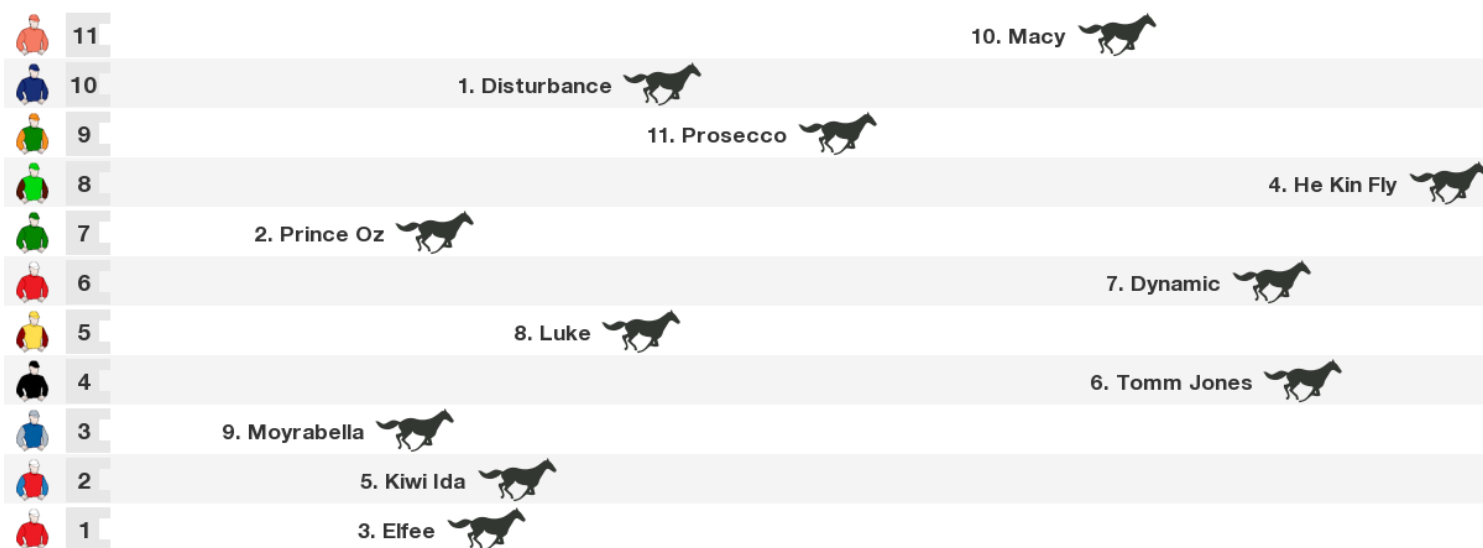

Race 8 D Bannan Mem Great Easter Stks 1400m

NZ: 3:41 pm

Rail: True

For: Open. Apprentices Cannot Claim. Handicap.

NSW/VIC/TAS: 1:41 pm
QLD: 1:41 pm
NT: 1:11 pm
SA: 1:11 pm
WA: 11:41 am

Horse	Jockey	Trainer	Last 10	Career	Prize	W%	P%	Bar	Wgt
1. Disturbance (NZ)	Dylan Turner	S & A Kennedy & Furlong	x3111s6105	36:8-6-7	$180,579	22%	58%	10	60
2. Prince Oz (NZ)	Terry Moseley	Neill Ridley	x2s70s11s1	22:8-3-0	$148,525	36%	50%	7	59.5
3. Elfee (NZ)	Lisa Allpress	M & M Pitman	x3s0371514	46:10-6-6	$236,709	22%	48%	1	59
4. He Kin Fly (NZ)	Lee Callaway	Neill Ridley	11s11x4326	24:7-3-2	$255,757	29%	50%	8	58.5
5. Kiwi Ida	Tina Comignaghi	J & K Parsons	3142035112	31:9-6-4	$242,725	29%	61%	2	58
6. Tomm Jones (NZ)	Corey Campbell	J & K Parsons	x631221394	48:8-10-9	$133,565	17%	56%	4	57
7. Dynamic (NZ)	Kavish Chowdhoo	M & M Pitman	x1167425s7	66:10-11-9	$200,015	15%	45%	6	56.5
8. Luke (NZ)	Choon K Kwo	Neil Coulbeck	x9s080054s	33:8-6-1	$121,095	24%	45%	5	54.5
9. Moyrabella (NZ)	Chris Johnson	Terri Rae	x1s2121182	22:5-7-0	$65,315	23%	55%	3	53
10. Macy (NZ)	Courtney Barnes	Terry Kennedy	x55561664s	25:4-5-3	$76,835	16%	48%	11	53
11. Prosecco (NZ)	Leah Hemi	Mike Breslin	2714607446	30:4-3-4	$66,445	13%	37%	9	53

Speedmap: Predicted settling positions after start

Rail position: True

Race Direction →