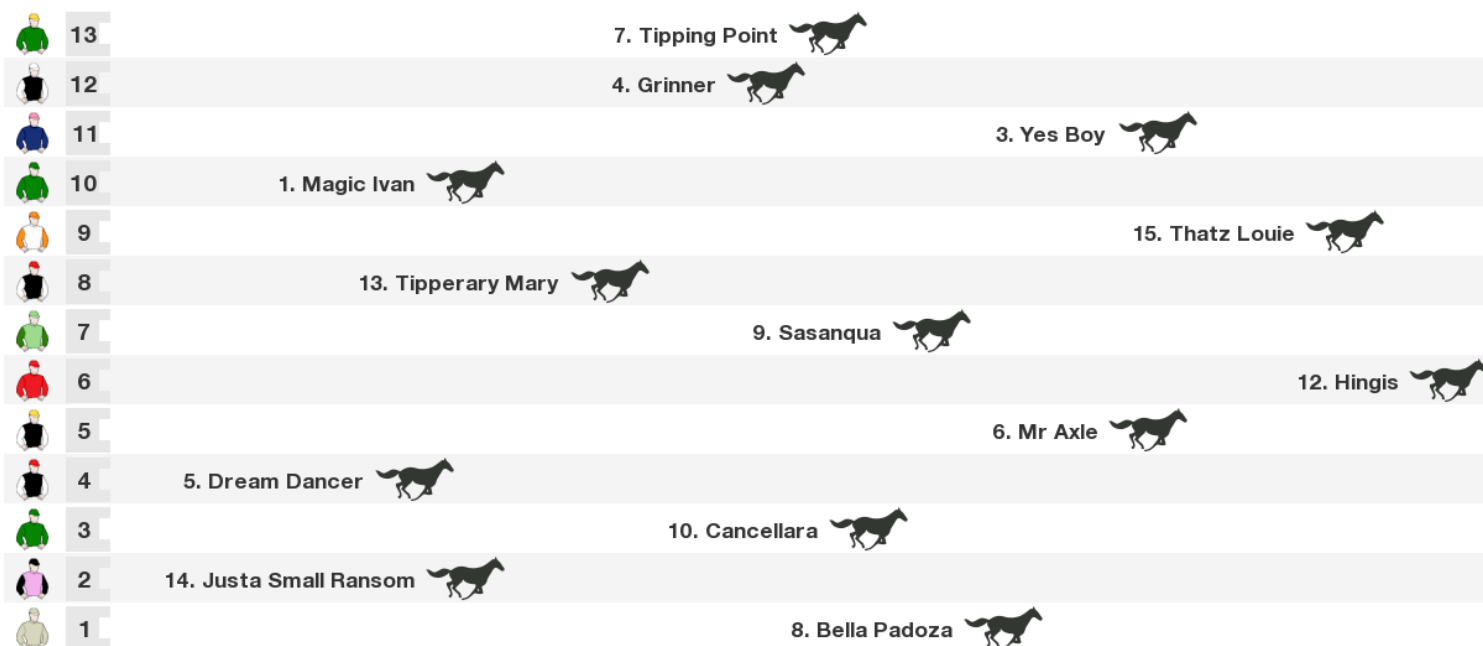

Speedmap: Predicted settling positions after start

Rail position: Out 5m

Race Direction →