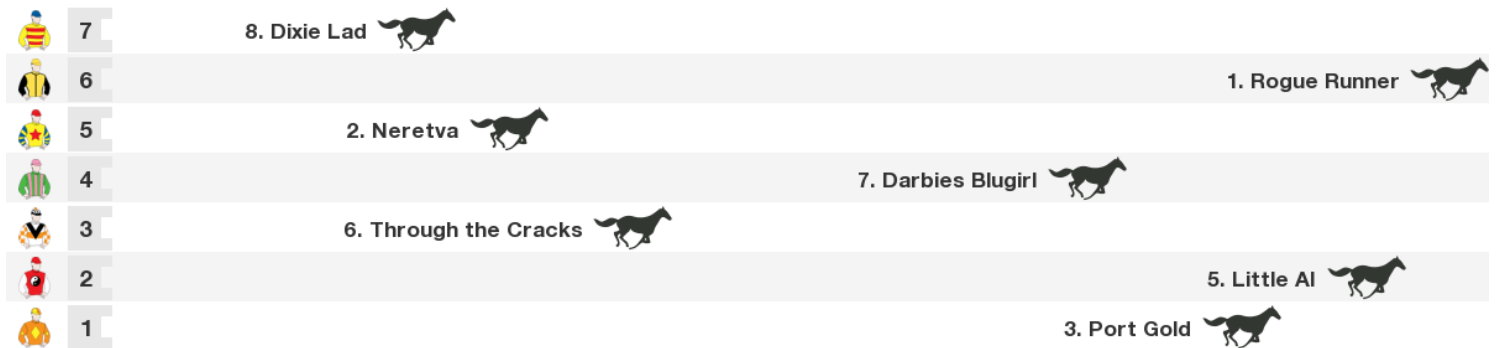

Race 4 THE ALL NEW BMW Z4 BENCHMARK 66 HANDICAP 1200m

NSW: 2:35 pm

Prize $21,560. 1st $11,200. 2nd $3,900. 3rd $2,100. 4th $1,100. 5th $720. 6th $540. 7th $500. 8th $500. 9th $500. 10th $500.

VIC/TAS: 2:35 pm
QLD: 2:35 pm
NT: 2:05 pm
SA: 2:05 pm
WA: 12:35 pm

Rail: True

Straight: 370m.

Circumference: 1600m.

For: No age restriction. Benchmark Race. BenchMark 66. No sex restriction. Handicap.

Horse	Jockey	Trainer	Last 10	Career	Prize	W%	P%	Bar	Wgt
1. Rogue Runner	Leah Kilner (a1.5)	Stephen Farley	3123425251	14:3-3-3	$63,080	21%	64%	6	61
2. Neretva	Ben Looker	Grant Allard	4241180s56	38:3-10-3	$125,015	8%	42%	5	58.5
3. Port Gold	Louise Day (a1.5)	Michael Byers	7s55111885	33:7-2-2	$98,980	21%	33%	1	58.5
4. Reward the Chaser	Mitchell Bell	Brett Cavanough	614383516s	17:3-1-4	$54,385	18%	47%	SCRATCHED	
5. Little AI	Reece Jones (a2)	Nathan Doyle	211s058512	10:3-1-0	$40,735	30%	40%	2	57.5
6. Through the Cracks	Matthew McGuren	Angela Davies	1s1s14	3:2-0-0	$23,170	67%	67%	3	57.5
7. Darbies Blugirl	Samantha Clenton	Barry Lawrence	62445s9022	46:6-8-3	$139,465	13%	37%	4	57
8. Dixie Lad	Brooke Stower	Neil Godbolt	54237642s7	67:8-9-11	$152,690	12%	42%	7	56
9. Rispetta	Jon Grisedale	Brett Bellamy	1209923708	29:4-4-2	$72,115	14%	34%	SCRATCHED	

Speedmap: Predicted settling positions after start

Rail position: True

Race Direction →