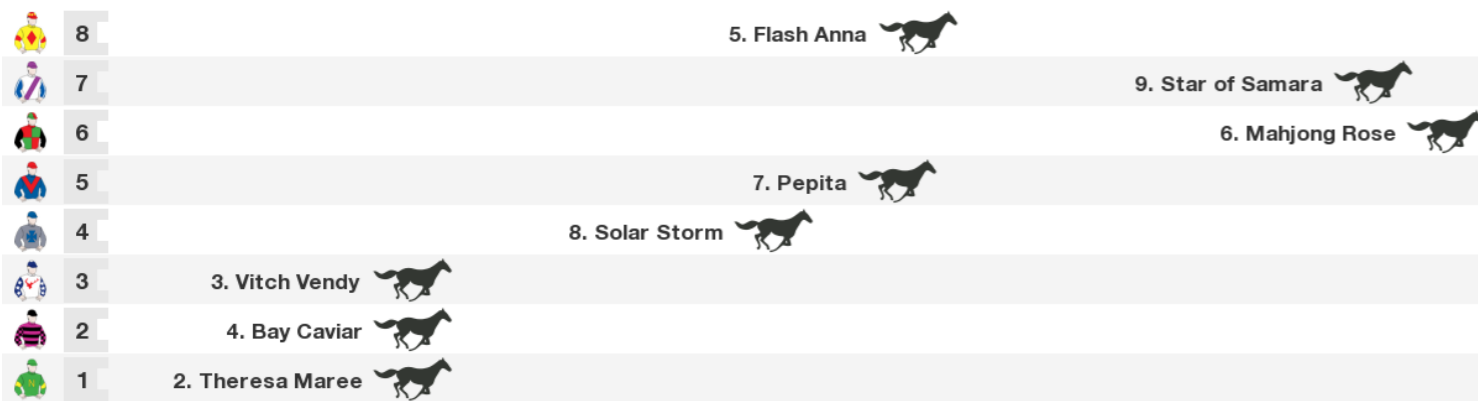

Rail: True

For: No age restriction. General Handicap. Maiden. Fillies and Mares. Handicap.

Gear Changes: 5. Flash Anna Blinkers first time, standard bit first time, tongue tie first time

VIC/TAS: 1:00 pm
 QLD: 12:00 pm
 NT: 11:30 am
 SA: 12:30 pm
 WA: 10:00 am

Horse	Jockey	Trainer	Last 10	Career	Prize	W%	P%	Bar	Wgt
1. Pippin		Joseph Ible		0:0-0-0	\$0	0%	0%	SCRATCHED	
2. Theresa Maree	Jess Taylor	Theresa Bateup	19	1:0-0-0	\$1,500	0%	0%	1	58.5
3. Vitch Vendy	Aaron Sweeney	Thomas Lyttle	7	0:0-0-0	\$0	0%	0%	3	58.5
4. Bay Caviar	Brendan Ward	Greg Backhouse	89	1:0-0-0	\$500	0%	0%	2	57.5
5. Flash Anna	Bobby El-Issa	Barbara Joseph, Paul & Matt Jones	406	2:0-0-0	\$800	0%	0%	8	57
6. Mahjong Rose	Billy Owen	Guntis Lukss	333s7s98s5	7:0-0-2	\$8,210	0%	29%	6	55
7. Pepita	Patrick Scorse	Mike Petrovic	679242s450	15:0-2-0	\$9,790	0%	13%	5	55
8. Solar Storm	Richard Bensley	Graham Brown	2s0765s764	22:0-1-4	\$19,600	0%	23%	4	55
9. Star of Samara	Blaike McDougall	Garry Kirkup	537s5320s0	9:0-1-2	\$10,620	0%	33%	7	55

Speedmap: Predicted settling positions after start

Rail position: True

Race Direction →

17 SHOULDER CHARGE

7 year old bay gelding (male)
 Sire Big Brown Dam Shovoff
 Breeder Strawberry Hill Stud
 Owners W French
 Colours Black, Orange Sash And Cap