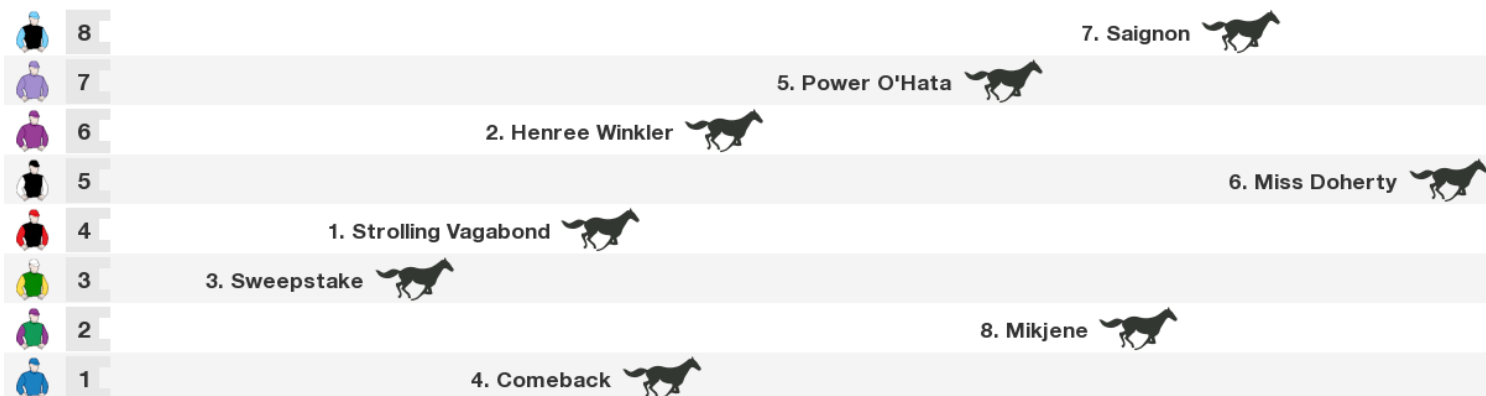

Trentham Speedmaps

Saturday 16th March 2019

1400m RACE 1 Thee Auld Floozie (Bm82)

Rail position: True

Race Direction →

Race 2 Tab March Madness Cup: Sorry, not enough data to create a speedmap.

2600m RACE 3 Yealands Wines Nz St Leger

Rail position: True

Race Direction →

1600m RACE 4 Hardy Trade (Bm72)

	11		6. Abbey Road 
	10	9. Awesome Al 	
	9	8. Zachaz 	
	8		7. Overthetop 
	7		10. Pep Torque 
	6		2. Neeson 
	5		3. Whenharrymetsaddle 
	4		1. Centre Attention 
	3		4. Sleek Secret 
	2	5. All In Mana 	
	1		11. Fictitious 

Rail position: True

Race Direction →

1600m RACE 5 Wentwood Grange Cuddle Stakes

	11		4. Jessiegee 
	10		3. Concert Hall 
	9	8. Lubaya 	
	8		10. Brimm 
	7		7. Monrecour 
	6		2. Livin' On A Prayer 
	5		9. Ruby Love 
	4		6. La Bella Rosa 
	3		1. Igraine 
	2		11. Excelsior Island 
	1		5. Tinkalicious 