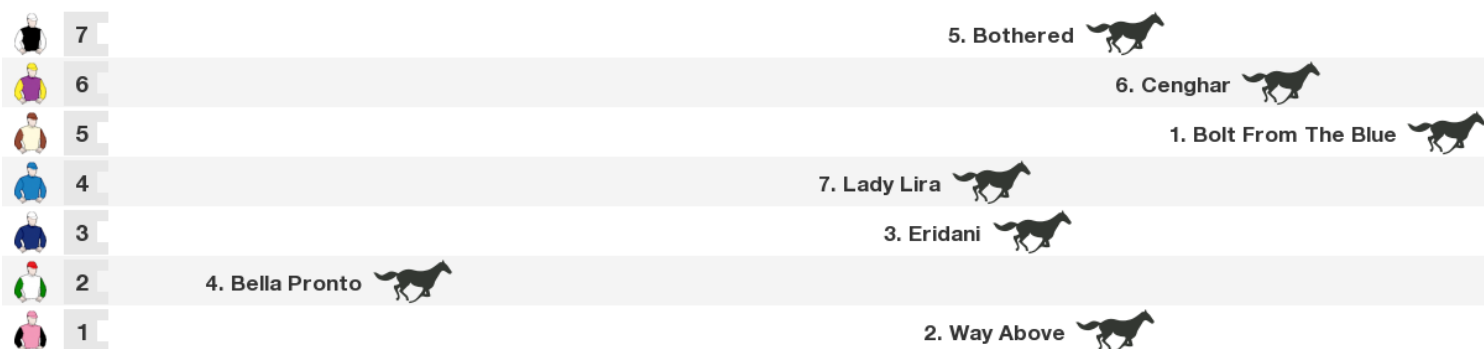

Tauranga Speedmaps

Saturday 16th March 2019

Race 1 Formpro/Bgp Foundation Mdn: Sorry, not enough data to create a speedmap.

1200m RACE 2 All Frocked Up Girls 3yo

Rail position: Out 6m

Race Direction →

1200m RACE 3 Mills Reef Winery (Bm82)

Rail position: Out 6m

Race Direction →

1400m RACE 4 Grace Team Accounting (Bm72)

	8	8. Thee Old Cougar 	
	7		7. Stand Tall 
	6	3. Poker Face 	
	5	9. Aileen Grace 	
	4	1. Roll The Gold 	
	3		4. Espresso Martini 
	2	2. Libretti 	
	1		5. Stacey Ann 

Rail position: Out 6m

Race Direction →

1400m RACE 5 Maurice Trapp Group (Bm65)

	9		6. Lala Land 
	8	3. Raposa Rapida 	
	7		4. White Shield 
	6		5. Firoden 
	5	8. Queen Sweep 	
	4		2. Iffindoubt 
	3		9. Pimms 'n' Pearls 
	2	7. Secret Ambition 	
	1	1. Bruegel 	

Rail position: Out 6m

Race Direction →

1400m RACE 6 Tauranga Vets Hcp

 11	1. Sultan Of Swing 
 10	5. Camino Rocosco 
 9	3. Rangipo 
 8	11. Hanger 
 7	2. All Roads 
 6	4. Ronchi 
 5	7. Le Castile 
 4	6. Donna Anne Billy 
 3	10. Back In A Flash 
 2	9. Azaboy 
 1	8. Pasabahce 