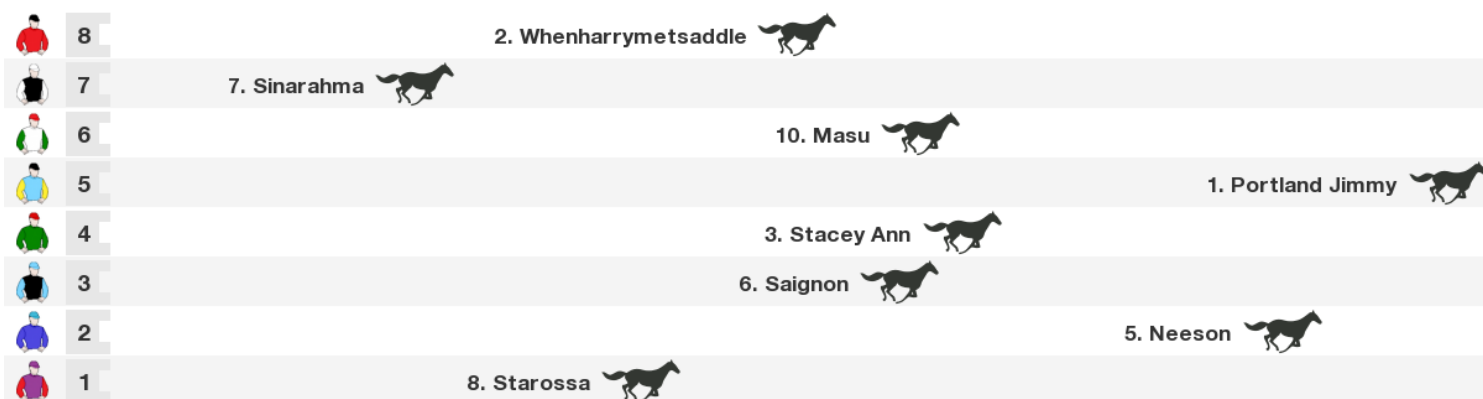

Speedmap: Predicted settling positions after start

Rail position: Out 5m

Race Direction →

**1 PORTLAND JIMMY**

5 year old b gelding (male)
 Sire **Mettre En Jeu** Dam **Take Three**
 Owners Mr A S & Mrs P J, Mr H D & Mrs J C Trotter
 Colours Light Blue, Yellow Sleeves, Black Sash, Cuffs, Collar & Cap