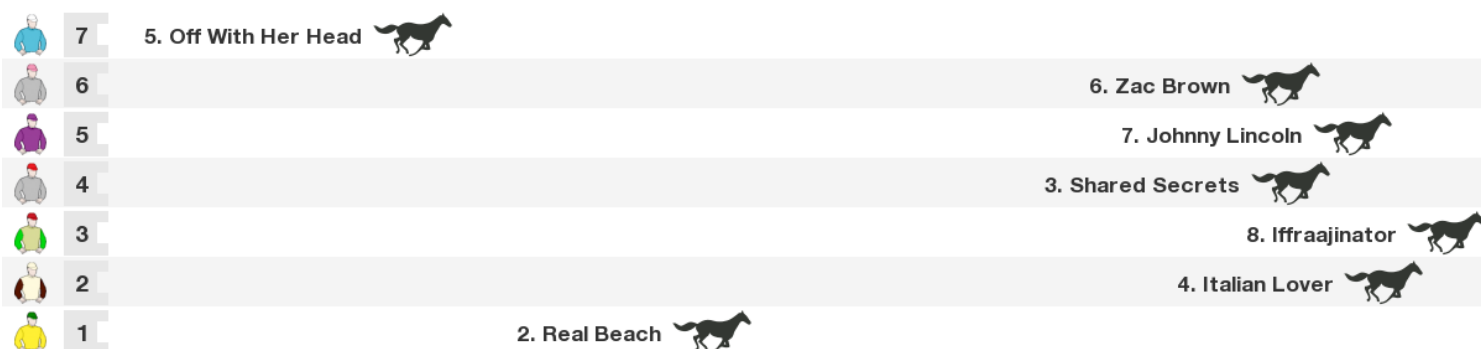

Race 5 Kamada Park Summer Cup (Bm82) 2400m

NZ: 2:50 pm

Rail: True

For: Benchmark 82. Apprentices Can Claim. Handicap.

NSW/VIC/TAS: 12:50 pm

QLD: 11:50 am

NT: 11:20 am

SA: 12:20 pm

WA: 9:50 am

Horse	Jockey	Trainer	Last 10	Career	Prize	W%	P%	Bar	Wgt
1. Saint Kitt (NZ)		G & G Lowry & Cullen	s8402s0472	60:7-8-3	$187,785	12%	30%	SCRATCHED	
2. Real Beach (NZ)	Dylan Turner	G & G Lowry & Cullen	211438s244	15:3-1-2	$45,287	20%	40%	1	54
3. Shared Secrets (NZ)	Leah Hemi	M K Oulaghan	17150s0326	19:3-1-2	$64,835	16%	32%	5	54
4. Italian Lover (NZ)	Lisa Allpress	Fraser Auret	x2101s62	6:2-2-0	$16,700	33%	67%	2	54
5. Off With Her Head (NZ)	Zinjete Moki (a2)	Tracey Bliss	x761369s13	20:2-1-4	$28,710	10%	35%	8	54
6. Zac Brown (NZ)	Rosie Myers	Stephen Nickalls	323532523x	20:1-3-5	$32,215	5%	45%	7	54
7. Johnny Lincoln (NZ)	Robert Hannam	Lisa Latta	x3232880s5	29:1-8-5	$44,525	3%	48%	6	54
8. Iffraajinator (NZ)	Madan Singh (a2)	K Fursdon	x2796s5908	13:1-1-0	$9,525	8%	15%	4	54

Speedmap: Predicted settling positions after start

Rail position: True

Race Direction →