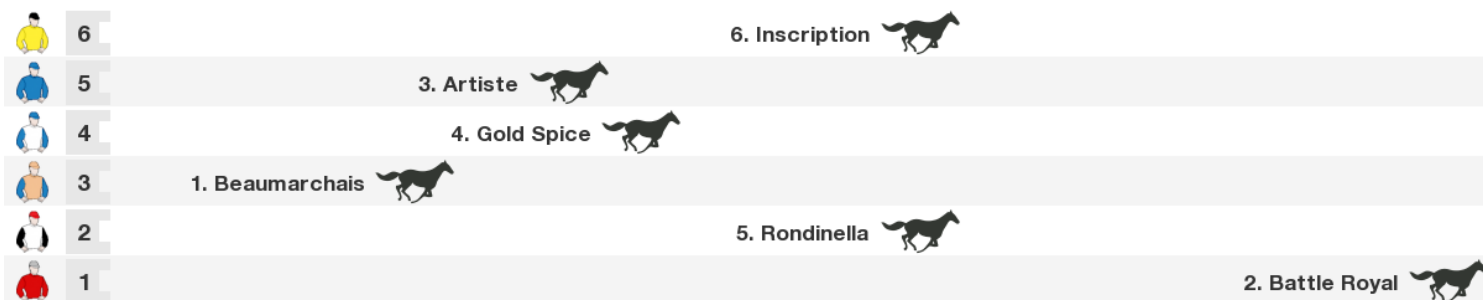

Race 3 Willie Vermeulen (Bm82) 2100m

NZ: 2:22 pm

Rail: Out 6.5m

For: Benchmark 82. Apprentices Can Claim. Handicap.

NSW/VIC/TAS: 12:22 pm

QLD: 11:22 am

NT: 10:52 am

SA: 11:52 am

WA: 9:22 am

Horse	Jockey	Trainer	Last 10	Career	Prize	W%	P%	Bar	Wgt
1. Beaumarchais (NZ)	Matthew Cameron	Jamie Richards	x673s42993	17:2-2-3	$71,475	12%	41%	3	59
2. Battle Royal (NZ)	Reese Jones	Vicki Prendergast	x205840s78	30:3-5-1	$48,500	10%	30%	1	56.5
3. Artiste (NZ)	Taiki Yanagida (a3)	M & A Baker & Forsman	31146s8597	23:4-2-6	$57,185	17%	52%	5	54.5
4. Gold Spice (NZ)	Cameron Lammas	G & G Richardson & Parker	2342806s92	11:1-3-1	$39,250	9%	45%	4	54.5
5. Rondinella (NZ)	Ryan Elliot (a1)	R & R James & Wellwood	1201s4013	7:2-1-1	$31,735	29%	57%	2	54
6. Inscription (NZ)	Samantha Collett	Ross McCarroll	x412s05s1s	9:2-1-1	$16,315	22%	44%	6	54
7. Uabasso (NZ)	Rowena Smyth	Cydne Evans	362443955s	32:2-4-3	$37,925	6%	28%		SCRATCHED

Speedmap: Predicted settling positions after start

Rail position: Out 6.5m

Race Direction →