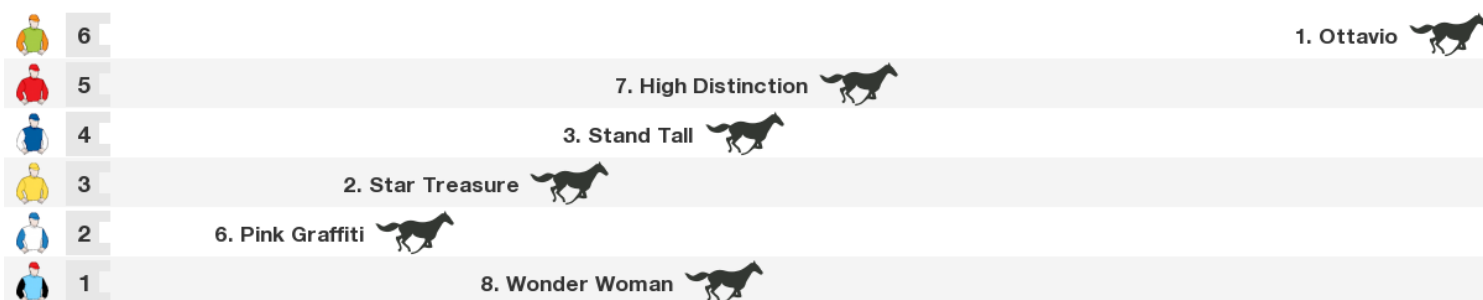

Race 1 Gartshore Construction (Bm72) 1200m

NZ: 1:12 pm

Rail: Out 6.5m

For: Benchmark 72. Apprentices Can Claim. Handicap.

NSW/VIC/TAS: 11:12 am

QLD: 10:12 am

NT: 9:42 am

SA: 10:42 am

WA: 8:12 am

Horse	Jockey	Trainer	Last 10	Career	Prize	W%	P%	Bar	Wgt
1. Ottavio (NZ)	Shaun Mc Kay	Team Rogerson	x936514154	21:3-5-1	$46,980	14%	43%	8	59
2. Star Treasure (NZ)	Taiki Yanagida (a3)	L & A O'Sullivan & Scott	3403s8s976	13:1-1-2	$118,650	8%	31%	3	59
3. Stand Tall (NZ)	Jake Bayliss	Ralph Manning	x20154s812	9:2-3-0	$19,450	22%	56%	6	58
4. Island Bay (NZ)	Ryan Elliot (a1)	Team Rogerson	79s6101641	16:4-1-0	$30,325	25%	31%		SCRATCHED
5. Solomon (NZ)	Lisa Allpress	Kylie Fawcett	63s6771251	20:3-4-1	$42,765	15%	40%		SCRATCHED
6. Pink Graffiti (NZ)	Michael Mc Nab	Tony Pike	x471433s81	15:2-5-3	$43,525	13%	67%	2	56.5
7. High Distinction (NZ)	Samantha Collett	Cody Cole	132s733322	14:1-3-5	$23,700	7%	64%	7	56.5
8. Wonder Woman (NZ)	Tegan Newman (a3)	M & P Moroney & Gerard	2831s03354	27:3-0-8	$33,540	11%	41%	1	56
9. The Fame Game (NZ)		R & R Rogers	231s04832	7:1-1-2	$12,000	14%	57%		SCRATCHED

Speedmap: Predicted settling positions after start

Rail position: Out 6.5m

Race Direction →