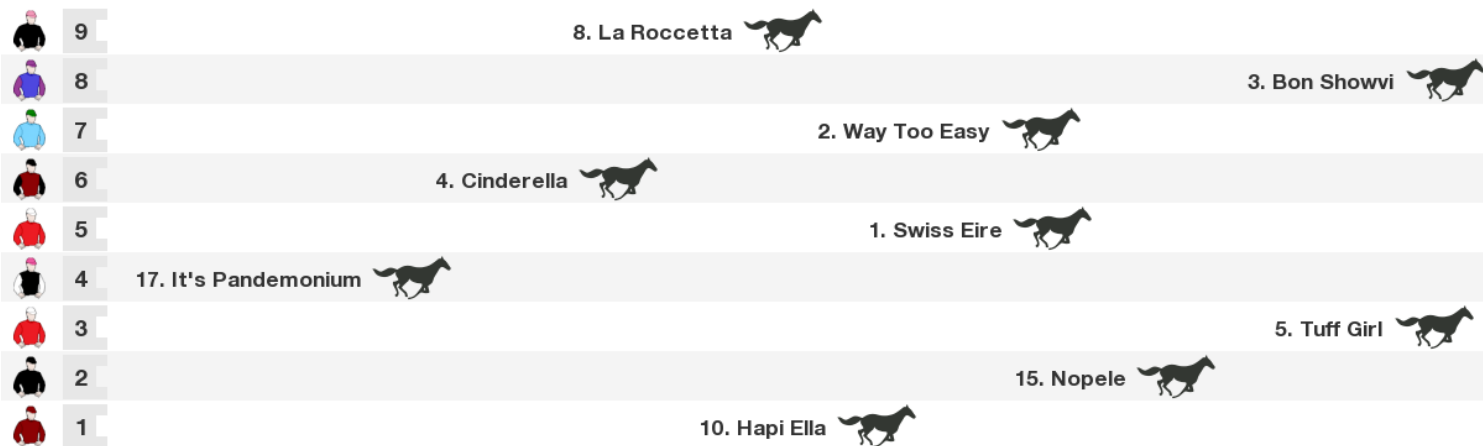

Rail position: True

Race Direction →

### 1810m RACE 3 Versatile West Coast (Bm65)

Rail position: True

Race Direction →

Race 4 Hynds Pipe Systems Mdn: Sorry, not enough data to create a speedmap.

Race 5 NzB Insurance Pearl Series Mdn: Sorry, not enough data to create a speedmap.

### 1150m RACE 6 Recreation Hotel (Bm65)

Rail position: True

Race Direction →