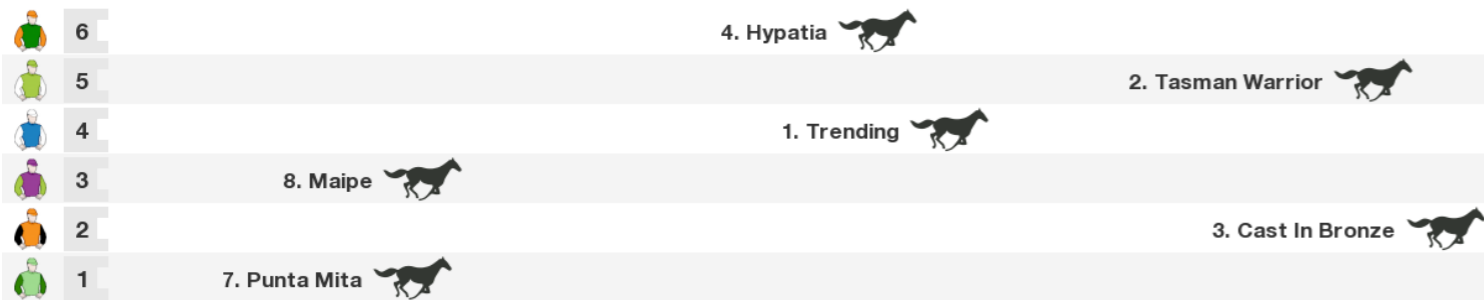

### Speedmap: Predicted settling positions after start

Rail position: True

Race Direction →