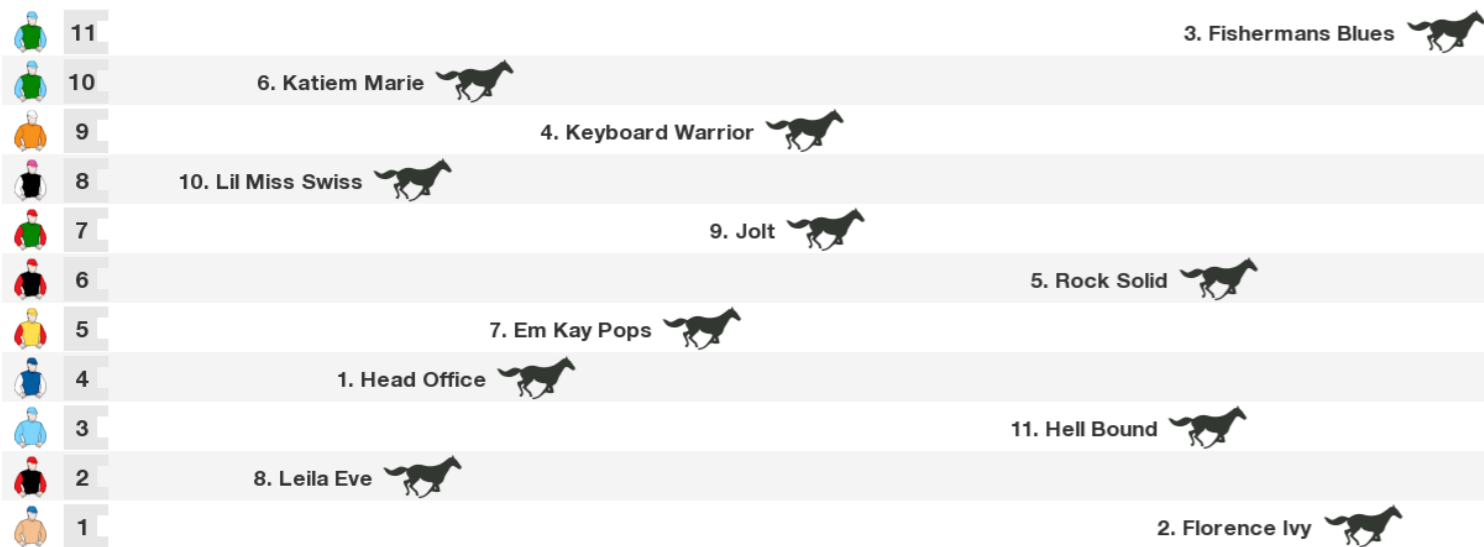

#### Speedmap: Predicted settling positions after start

Rail position: True

Race Direction →