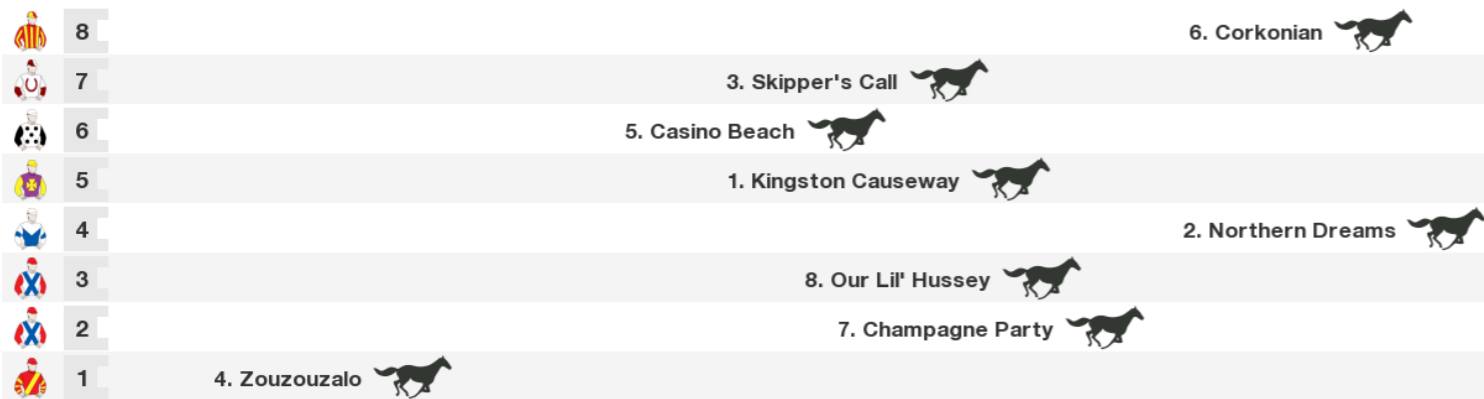

Race 6 FURNEYS Maiden Plate 1210m

QLD: 8:00 pm

Prize $19,000. 1st $10,500. 2nd $3,300. 3rd $1,700. 4th $900. 5th $600. 6th $400. 7th $400. 8th $400. 9th $400. 10th $400.

Rail: +5m Entire Course

Straight: 290m.

Circumference: 1759m.

For: No age restriction. Maiden Set Weights or WFA flat. Maiden. No sex restriction. Set Weights.

Gear Changes: 1. Kingston Causeway Cross-over nose band off first time, 3. Skipper's Call Blinkers first time, winkers off first time, 8. Our Lil' Hussey Blinkers off first time, tongue tie first time

NSW/VIC/TAS: 9:00 pm
NT: 7:30 pm
SA: 8:30 pm
WA: 6:00 pm

Horse	Jockey	Trainer	Last 10	Career	Prize	W%	P%	Bar	Wgt
1. Kingston Causeway	Minehiko Shimodaira (a2)	Matthew John Dunn	8s60779s67	11:0-0-0	$0	0%	0%	5	57.5
2. Northern Dreams	Shannon Apthorpe	Matt Kropp	704s73	4:0-0-1	$2,180	0%	25%	4	57.5
3. Skipper's Call	Skye Bogenhuber	Ben Currie	15s846	4:0-0-0	$1,500	0%	0%	7	57.5
4. Zouzouzalo	Rebecca Goldsbury	Kevin Kemp	56s8	2:0-0-0	$400	0%	0%	1	57.5
5. Casino Beach	Kenji Yoshida	Richie Stephenson	60	1:0-0-0	$575	0%	0%	6	56
6. Corkonian	Emma Ljung	Michael Nolan	3457442s97	8:0-1-0	$5,950	0%	13%	8	56
7. Champagne Party	Nozi Tomizawa	Ben Currie	24s428	4:0-1-0	$4,700	0%	25%	2	55.5
8. Our Lil' Hussey	Madeleine Wishart (a3)	Ben Currie	4s98	2:0-0-0	$0	0%	0%	3	54

Speedmap: Predicted settling positions after start

Rail position: +5m Entire Course

Race Direction →

1 EARL OF FORDYCE

7 year old bay or brown gelding (male)
Sire Tycoon Ruler Dam Midnight Flirt
Breeder Mr G M Hay
Owners G M Hay & Mrs P G Hay
Colours Light Blue, Red Diamonds, Sleeves And Cap

Trainer **Gary Teal**
Jockey **Hannah Phillips** 59.0kg
Win Range 800m - 1200m

Barrier **3**
Prizemoney $21,545
W&P% 9-18

Career 33:3-1-2 12 Mths 11:2-1-2 1st Up 5:1-0-0 2nd Up 5:0-1-0
Firm 0:0-0-0 Good 23:3-1-2 Soft 6:0-0-0 Heavy 4:0-0-0
Jockey 2:0-1-0 Dist 0:0-0-0 Track 0:0-0-0 Trk/Dst 0:0-0-0

Race Details	Track	Jockey	Wgt	Br.	Odds Winner	@800	@400
8 of 8 TOOW Sat 29Dec18 1640m Cl3-sw	Good4	H Phillips	59.0	3	$81.00 Rosendahl Red 54.0kg 12.10L 1:42.35	1	5
3 of 12 CHIN Sat 22Dec18 1400m BM55	Good3	S Apthorpe	57.0	9	$17 I'm No Ruby 61.5kg 2.40L 1:22.61		
7 of 8 MACK Thu 13Dec18 1300m BM65	Heavy8	D Simmons	54.0	2	$26 Jayaqua 57.5kg 10.65L 1:16.58	8	7
1 of 9 THAN Sat 1Dec18 1200m BM60	Good3	T Doyle	55.0	2	$15 Earl of Fordyce 55.0kg 0.20L 1:09.34		
3 of 6 CLER Sat 24Nov18 1000m 0 - 60	Good	D Simmons	55.0	4	$7 Clappers 60.0kg 3.50L 57.19		

2 DINISTY

5 year old brown mare (female)
Sire Onemorenomore Dam Diiny
Breeder Mr R M Dare
Owners R M Dare & Mrs A E Dare
Colours Pale Blue, Purple Diamonds, White Sleeves And Cap

Trainer **Lindsay Hatch**
Jockey **Baylee Nothdurft** 57.0kg
Win Range 1625m - 1640m

Barrier **1**
Prizemoney $35,450
W&P% 27-45

Career 11:3-0-2 12 Mths 10:3-1-2 1st Up 2:0-0-0 2nd Up 2:0-0-0
Firm 0:0-0-0 Good 8:2-0-2 Soft 3:1-0-0 Heavy 0:0-0-0
Jockey 2:1-1-0 Dist 4:3-0-1 Track 6:3-0-0 Trk/Dst 3:3-0-0

Race Details	Track	Jockey	Wgt	Br.	Odds Winner	@800	@400
2 of 8 TOOW Sat 29Dec18 1640m Cl3-sw	Good4	B Nothdurft	57.0	1	$3.60 Rosendahl Red 54.0kg 1.30L 1:42.35	3	2
1 of 9 TOOW Sat 15Dec18 1640m CL3-SW	Soft5	B Nothdurft	55.5	7	$10 Dinisty 55.5kg 0.30L 1:40.46	8	6
1 of 8 TOOW Sat 1Dec18 1625m CL1	Good3	S Bogenhuber	55.5	4	$6 Dinisty 55.5kg 2.50L 1:39.86	5	4
3 of 7 GOLD Sat 10Nov18 1800m CL1-SW	Good4	J Stanley	57.0	1	$12 My Delilah 57.0kg 4.75L 1:52.93	4	4
3 of 11 MORE Fri 2Nov18 1600m CL1-SW	Good3	J Stanley	57.0	8	$9.50 Nistelrooy 59.0kg 7.33L 1:35.73	11	10

4 TOORAK COMEDY

4 year old bay mare (female)
Sire Toorak Toff Dam Comedy On the Run
Breeder Rosemont Stud
Owners Mrs V S Squair & Mrs T L Rickert
Colours White And Black Stars, White Pom Pom

Trainer **Barry Squair**
Jockey **Kenji Yoshida** 55.5kg
Win Range 1200m - 1600m

Barrier **9**
Prizemoney $29,650
W&P% 13-31

Career 16:2-1-2 12 Mths 17:2-1-3 1st Up 2:0-0-0 2nd Up 2:0-0-0
Firm 0:0-0-0 Good 10:1-0-1 Soft 4:0-1-1 Heavy 2:1-0-0
Jockey 5:1-0-2 Dist 2:1-0-1 Track 7:0-0-1 Trk/Dst 1:0-0-1