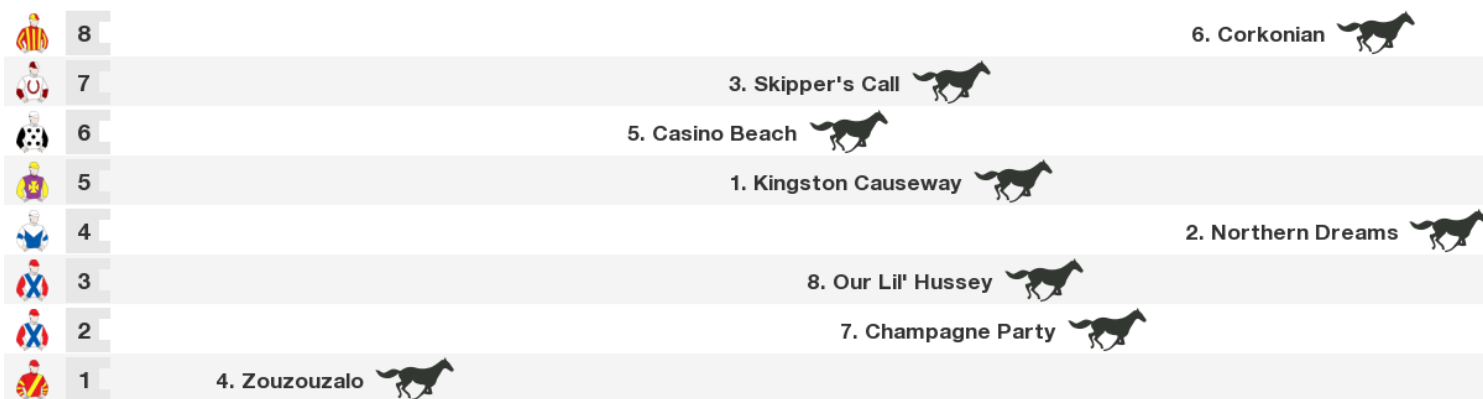

Race 6 FURNEYS Maiden Plate 1210m

QLD: 8:00 pm

Prize $19,000. 1st $10,500. 2nd $3,300. 3rd $1,700. 4th $900. 5th $600. 6th $400. 7th $400. 8th $400. 9th $400. 10th $400.

NSW/VIC/TAS: 9:00 pm

NT: 7:30 pm

SA: 8:30 pm

WA: 6:00 pm

Rail: +5m Entire Course

Straight: 290m.

Circumference: 1759m.

For: No age restriction. Maiden Set Weights or WFA flat. Maiden. No sex restriction. Set Weights.

Gear Changes: 1. Kingston Causeway Cross-over nose band off first time, 3. Skipper's Call Blinkers first time, winkers off first time, 8. Our Lil' Hussey Blinkers off first time, tongue tie first time

Horse	Jockey	Trainer	Last 10	Career	Prize	W%	P%	Bar	Wgt
1. Kingston Causeway	Minehiko Shimodaira (a2)	Matthew John Dunn	8s60779s67	11:0-0-0	$0	0%	0%	5	57.5
2. Northern Dreams	Shannon Apthorpe	Matt Kropp	704s73	4:0-0-1	$2,180	0%	25%	4	57.5
3. Skipper's Call	Skye Bogenhuber	Ben Currie	15s846	4:0-0-0	$1,500	0%	0%	7	57.5
4. Zouzouzalo	Rebecca Goldsbury	Kevin Kemp	56s8	2:0-0-0	$400	0%	0%	1	57.5
5. Casino Beach	Kenji Yoshida	Richie Stephenson	60	1:0-0-0	$575	0%	0%	6	56
6. Corkonian	Emma Ljung	Michael Nolan	3457442s97	8:0-1-0	$5,950	0%	13%	8	56
7. Champagne Party	Nozi Tomizawa	Ben Currie	24s428	4:0-1-0	$4,700	0%	25%	2	55.5
8. Our Lil' Hussey	Madeleine Wishart (a3)	Ben Currie	4s98	2:0-0-0	$0	0%	0%	3	54

Speedmap: Predicted settling positions after start

Rail position: +5m Entire Course

Race Direction →