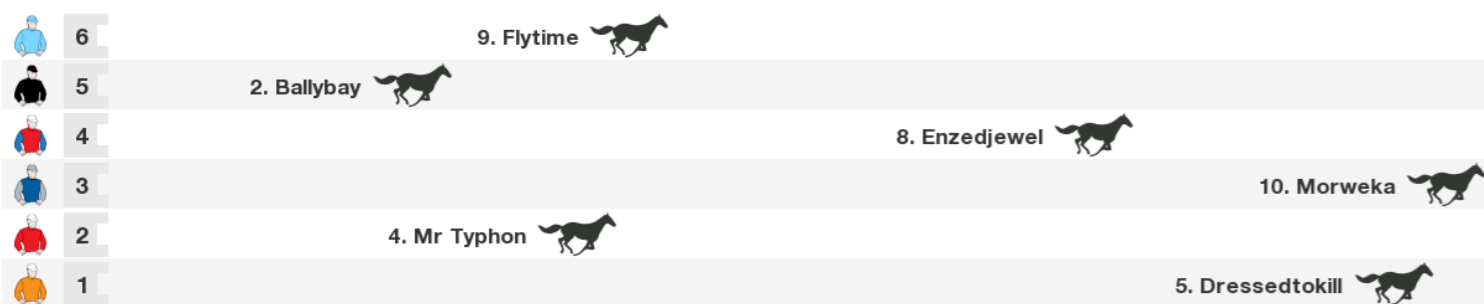

Race 3 Champions Of Seadown (Bm82) 1200m

NZ: 1:30 pm

Rail: True
For: Benchmark 82. Apprentices Can Claim. Handicap.

NSW/VIC/TAS: 11:30 am
QLD: 10:30 am
NT: 10:00 am
SA: 11:00 am
WA: 8:30 am

Horse	Jockey	Trainer	Last 10	Career	Prize	W%	P%	Bar	Wgt
1. Sensei		M & M Pitman	122s081512	16:5-5-2	$132,060	31%	75%	SCRATCHED	
2. Ballybay (NZ)	Brett Murray (a2)	Michael P Daly	47s8345735	40:7-5-7	$90,850	18%	48%	6	58.5
3. Nowhere Man (NZ)		M & M Pitman	01s8822624	42:5-10-4	$119,460	12%	45%	SCRATCHED	
4. Mr Typhon	Kavish Chowdhoo (a4)	M & M Pitman	1000s57331	23:5-2-3	$73,263	22%	43%	3	56.5
5. Dressedtokill (NZ)	Courtney Barnes	Pam Robson	xs54777292	22:4-4-1	$57,863	18%	41%	1	56
6. Final Say (NZ)		B & R Wilson	4s71215s04	27:4-2-4	$46,915	15%	37%	SCRATCHED	
7. Celtic Cross (NZ)	Chris Johnson	Andrew J Carston	3918s58435	40:5-8-3	$74,472	13%	40%	SCRATCHED	
8. Enzedjewel (NZ)	Gosen A Jogoo (a1)	J & K Parsons	50s85163s8	29:4-5-3	$50,453	14%	41%	5	54.5
9. Flytime (NZ)	Krishna Mudhoo (a1)	Ashley McKay	334397s029	39:6-2-4	$55,900	15%	31%	9	54
10. Morweka (NZ)	Lisa Allpress	Terri Rae	212s246s04	14:2-6-0	$34,100	14%	57%	4	54

Speedmap: Predicted settling positions after start

Rail position: True

Race Direction →

Race 8 Dominator Doors Mdn 1600m

NZ: 4:25 pm

Rail: True
For: 3yo+. Maiden. Apprentices Can Claim. Set Weight With Allowances.

NSW/VIC/TAS: 2:25 pm
QLD: 1:25 pm
NT: 12:55 pm
SA: 1:55 pm
WA: 11:25 am

Horse	Jockey	Trainer	Last 10	Career	Prize	W%	P%	Bar	Wgt
1. Diplomat (NZ)	Terry Moseley	B Blackie	x3s909	4:0-0-1	$1,000	0%	25%	12	58.5
2. Roc The Cradle (NZ)	Shankar Muniandy	Andrew J Carston	30s09030	7:0-0-2	$2,000	0%	29%	SCRATCHED	
3. Show 'n' Go (NZ)	Tanya Jonker (a3)	T & P Charles & Corbett	x049077087	14:0-1-2	$5,000	0%	21%	17	58.5
4. Nathan Detroit (NZ)	Brandon Morgenrood	Pam Robson	x	0:0-0-0	$0	0%	0%	14	58.5
5. Per Form (NZ)	Brett Murray (a2)	P E Gray	x278205698	17:0-3-3	$11,150	0%	35%	20	56.5
6. Raise Ya Cards (NZ)	Jacob Lowry	B & S Anderton	x353	3:0-0-2	$2,250	0%	67%	2	56.5
7. Adventuress (NZ)	Gosen A Jogoo (a1)	J & K Parsons	3x0307007	8:0-0-1	$1,000	0%	13%	9	56.5
8. Cee Sharp (NZ)	Kavish Chowdhoo (a4)	M & M Pitman	85408s0	5:0-0-0	$1,650	0%	0%	18	56.5
9. Mah Girl (NZ)	Rahul Beeharry (a3)	Michael P Daly	08s430	4:0-0-1	$1,500	0%	25%	3	56.5
10. Balanto (NZ)	Lisa Allpress	Michael P Daly	26948349s0	10:0-0-1	$2,250	0%	10%	19	56.5
11. Freight Train Jane (NZ)	Rohan Mudhoo (a3)	L & R Didham	x0934s49	6:0-0-1	$2,400	0%	17%	1	56.5
12. Remedy (NZ)	Courtney Barnes	K & P Hughes	x50s337	5:0-0-2	$5,000	0%	40%	11	55
13. Stirling Lady (NZ)	Corey Campbell (a2)	J & K Parsons	x6580	4:0-0-0	$250	0%	0%	7	55
14. Shaz The Bank (NZ)	Sutvhire Toolooa (a4)	K & P Hughes	1	0:0-0-0	$0	0%	0%	8	55
15. Baccio (NZ)	Bb Hong	Pam Robson	8	1:0-0-0	$0	0%	0%	SCRATCHED	
16. We Be Jammin (NZ)	Lee Callaway	S & A Kennedy & Furlong	x00	2:0-0-0	$0	0%	0%	10	58.5
17. Mr Insanity (NZ)		Danny M Crozier	005	3:0-0-0	$250	0%	0%	SCRATCHED	
18. Letzpartyon (NZ)		J & K Parsons	8080	4:0-0-0	$0	0%	0%	SCRATCHED	
19. Sichuan Dragon (NZ)		Mike McCann	99s07s035	7:0-0-1	$1,250	0%	14%	SCRATCHED	
20. Sulu Sea (NZ)		D & K Champion & Murphy	9s7	2:0-0-0	$0	0%	0%	SCRATCHED	

Race 8 Dominator Doors Mdn: Sorry, not enough data to create a speedmap.